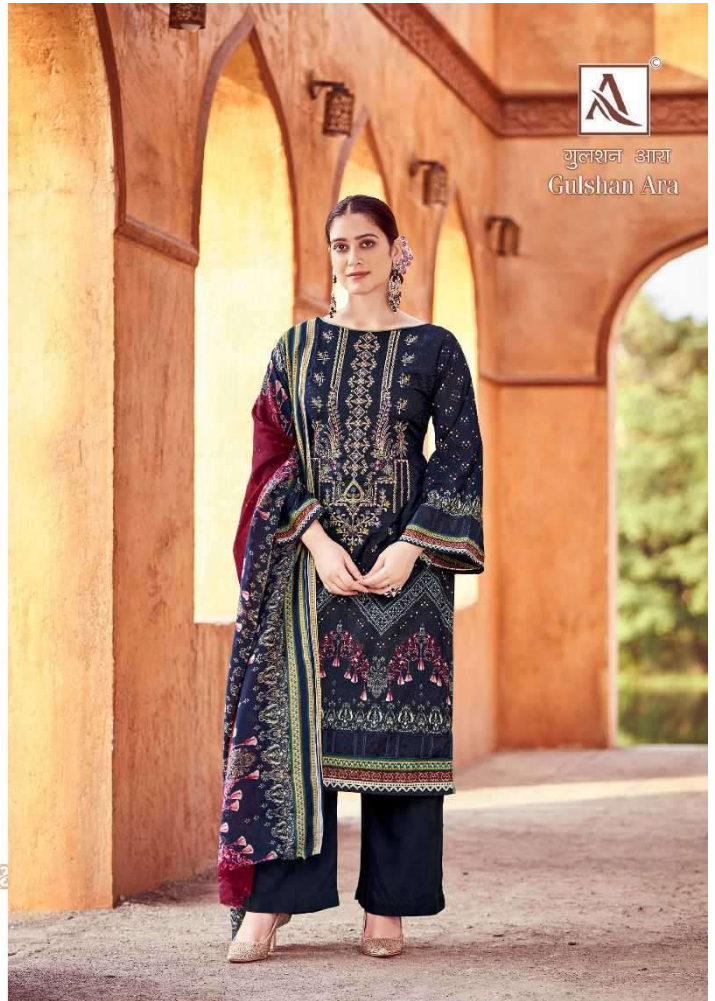

Classic Appeal

H-1430-001

गुलशन आरा
Gulshan Ara