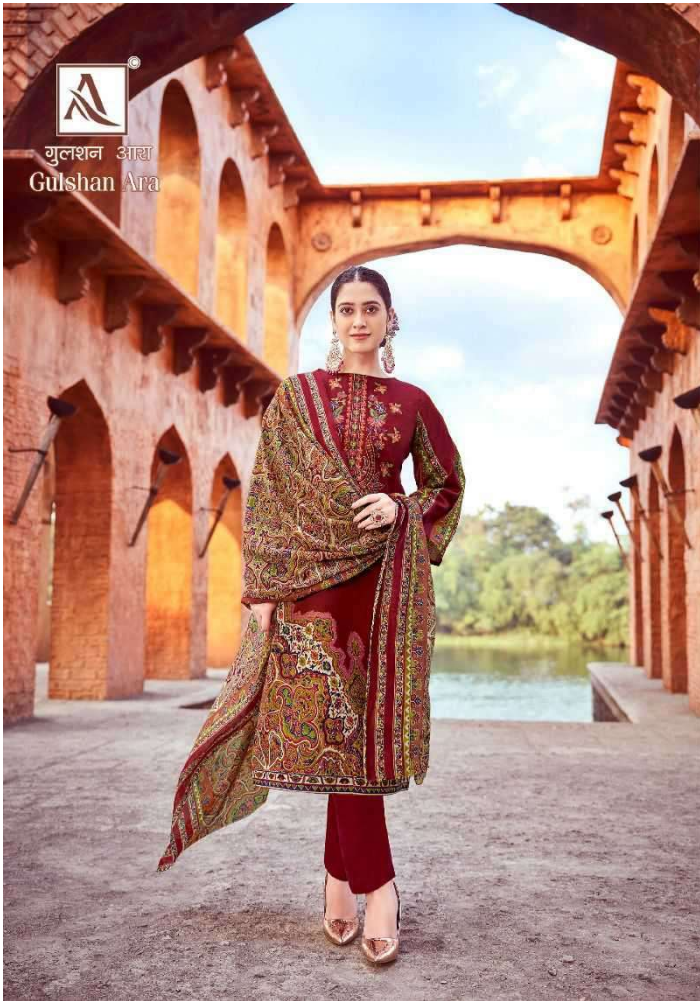

गुलशन आरा
Gulshan Ara