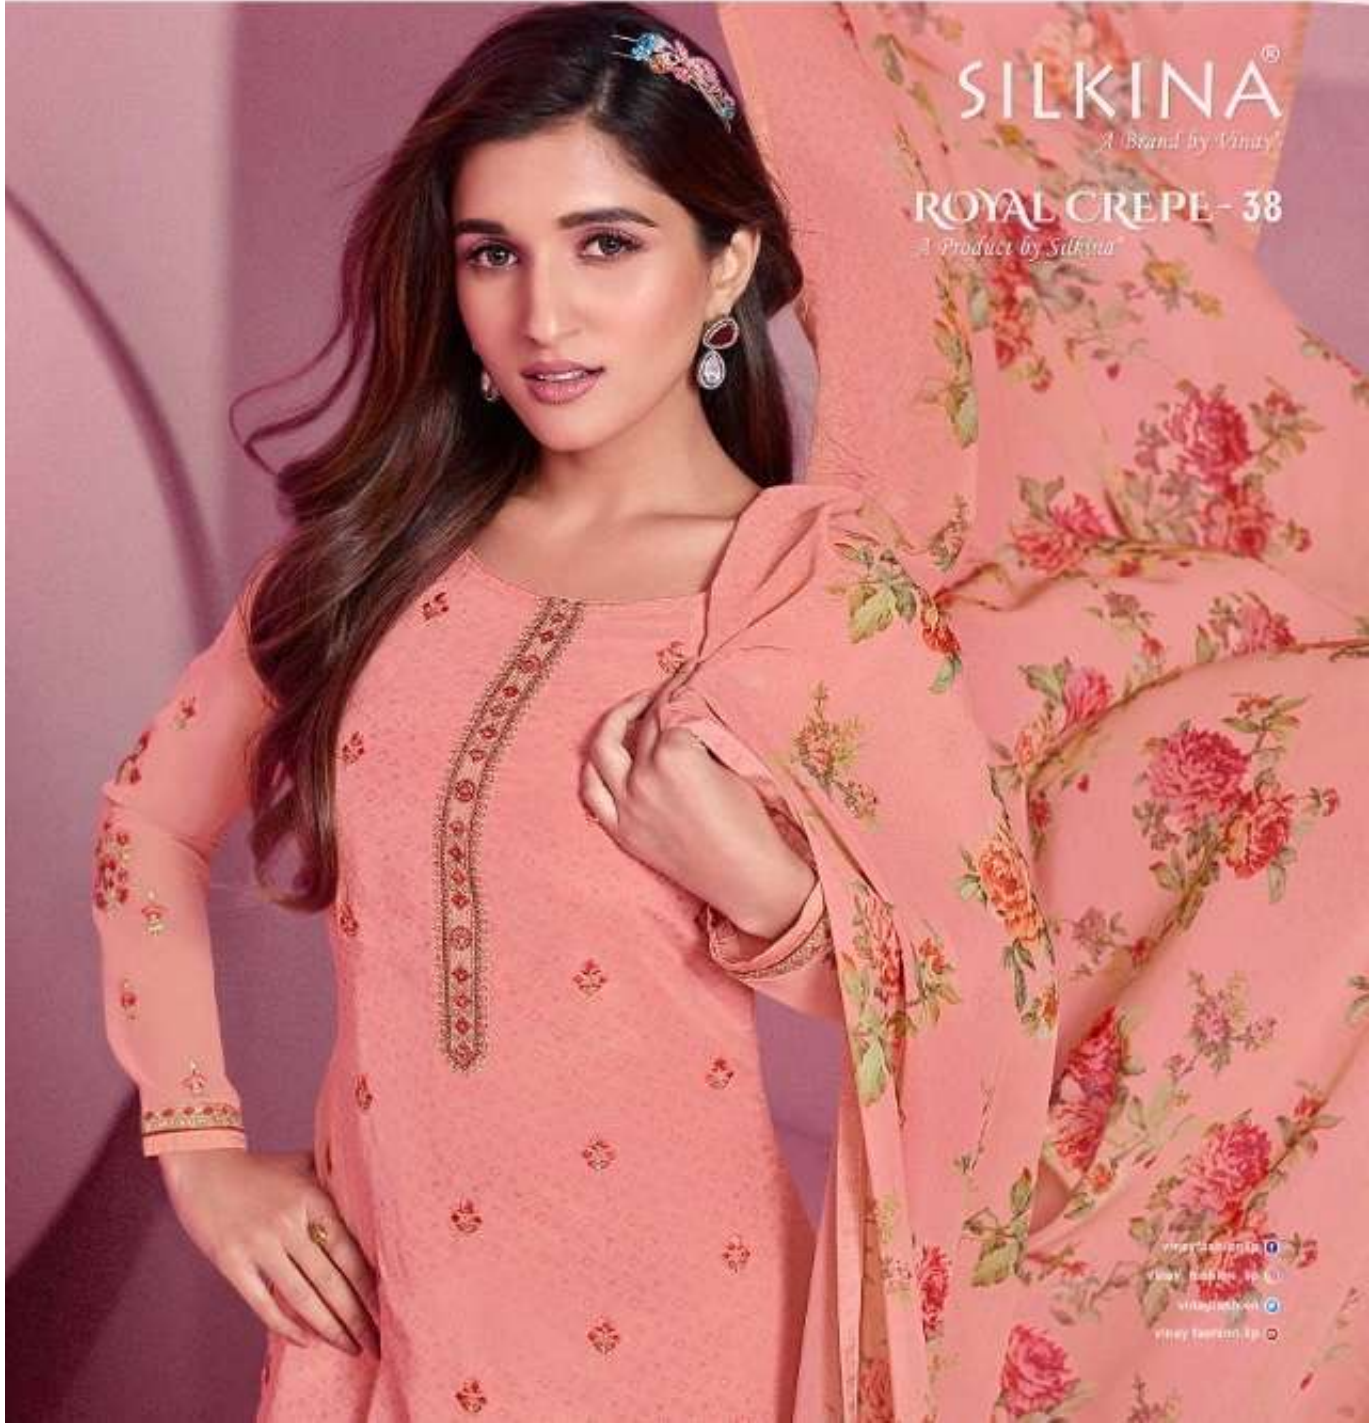

SILKINA[®]
A Brand by Vinay

ROYAL CREPE - 38
A Product by Silkina

[vinayfashion.in](#) 
[vinay.fashion](#) 
[vinayfashion](#) 
[vinayfashion.lip](#) 

60541

60543

00544

60545

60546

60548

VINAY FASHION PRESENTING

ROYAL CREPE 38

BY
SILKINA
(A BRAND BY VINAY)

FABRIC DETAILS

PRODUCT DESCRIPTION	DSN NO.	RATE
TOP EMBROIDERED ROYAL CREPE FABRIC	60541	1180/-
	60542	1180/-
	60543	1180/-
BOTTOM ROYAL CREPE FABRIC	60544	1180/-
	60545	1180/-
DUPATTA DIGITAL PRINTED GEORGETTE	60546	1180/-
	60547	1180/-
	60548	1180/-
TOTAL AMOUNT : 9440/- + GST		
AVERAGE RATE : 1180/- + GST		
HSN CODE : 54075220		