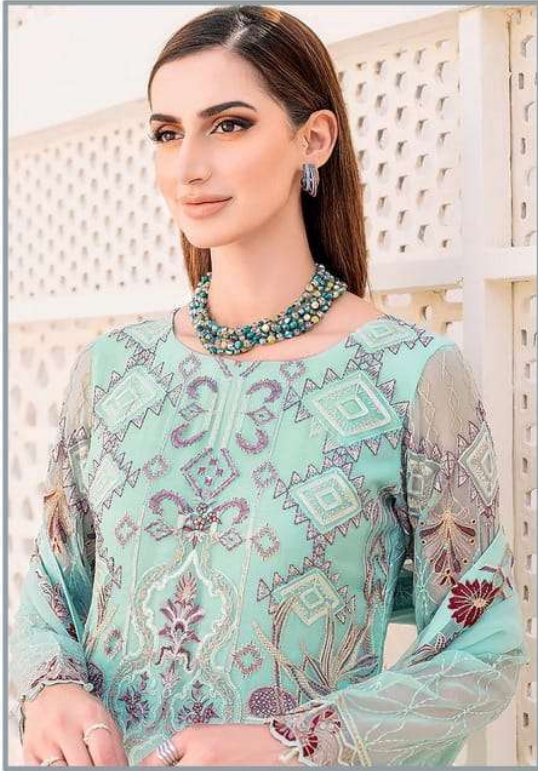

RANGOON

Vol-2

RANGOON

Vol-2

TOP

FOX GEORGETTE WITH HEAVY EMBROIDERY AND MOTI WORK

BOTTOM / INNER

DULE SANTOON WITH PACHES WORK

DUPATTA

NAZNIK CHIFFON WITH HEAVY EMBROIDERY

23

RANGOON

Vol-2

TOP

FOX GEORGETTE WITH HEAVY EMBROIDERY AND MOTI WORK

BOTTOM / INNER

DULE SANTOON WITH PACHES WORK

DUPATTA

NAZNIK CHIFFON WITH HEAVY EMBROIDERY

24

RANGOON

Vol-2

TOP

FOXGEORGETTE WITH
HEAVY EMBROIDERY
AND MOTI WORK