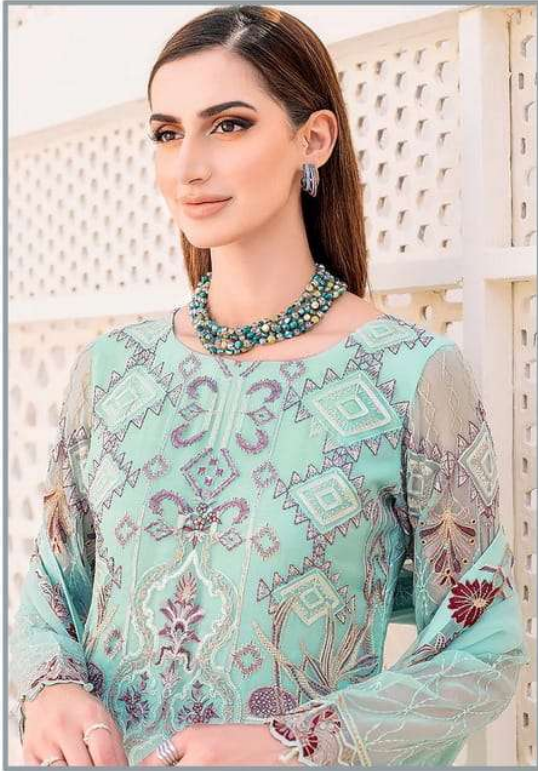

RANGOON

Vol-2

RANGOON

Vol-2

TOP

FOX GEORGETTE WITH HEAVY EMBROIDERY AND MOTI WORK

BOTTOM / INNER

DULE SANTOON WITH PACHES WORK

DUPATTA

NAZNIK CHIFFON WITH HEAVY EMBROIDERY

23

RANGOON

Vol-2

TOP

FOX GEORGETTE WITH HEAVY EMBROIDERY AND MOTI WORK

BOTTOM / INNER

DULE SANTOON WITH PACHES WORK

DUPATTA

NAZNIK CHIFFON WITH HEAVY EMBROIDERY

24

RANGOON

Vol-2

TOP	BOTTOM / INNER	DUPATTA
FOXGEORGETTE WITH HEAVY EMBROIDERY AND MOTI WORK	DULL SANTOON WITH PACHES WORK	NAZNIK CHIFFON WITH HEAVY EMBROIDERY