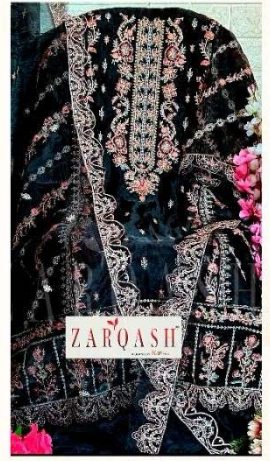

# ZARQASH<sup>®</sup>

BRAND BY KCS VIVO

Z-3082-A

TOP  
ORGANZA

Z-3082-B

Z-3082-C

DUPATTA  
ORGANZA

Z-3082-D