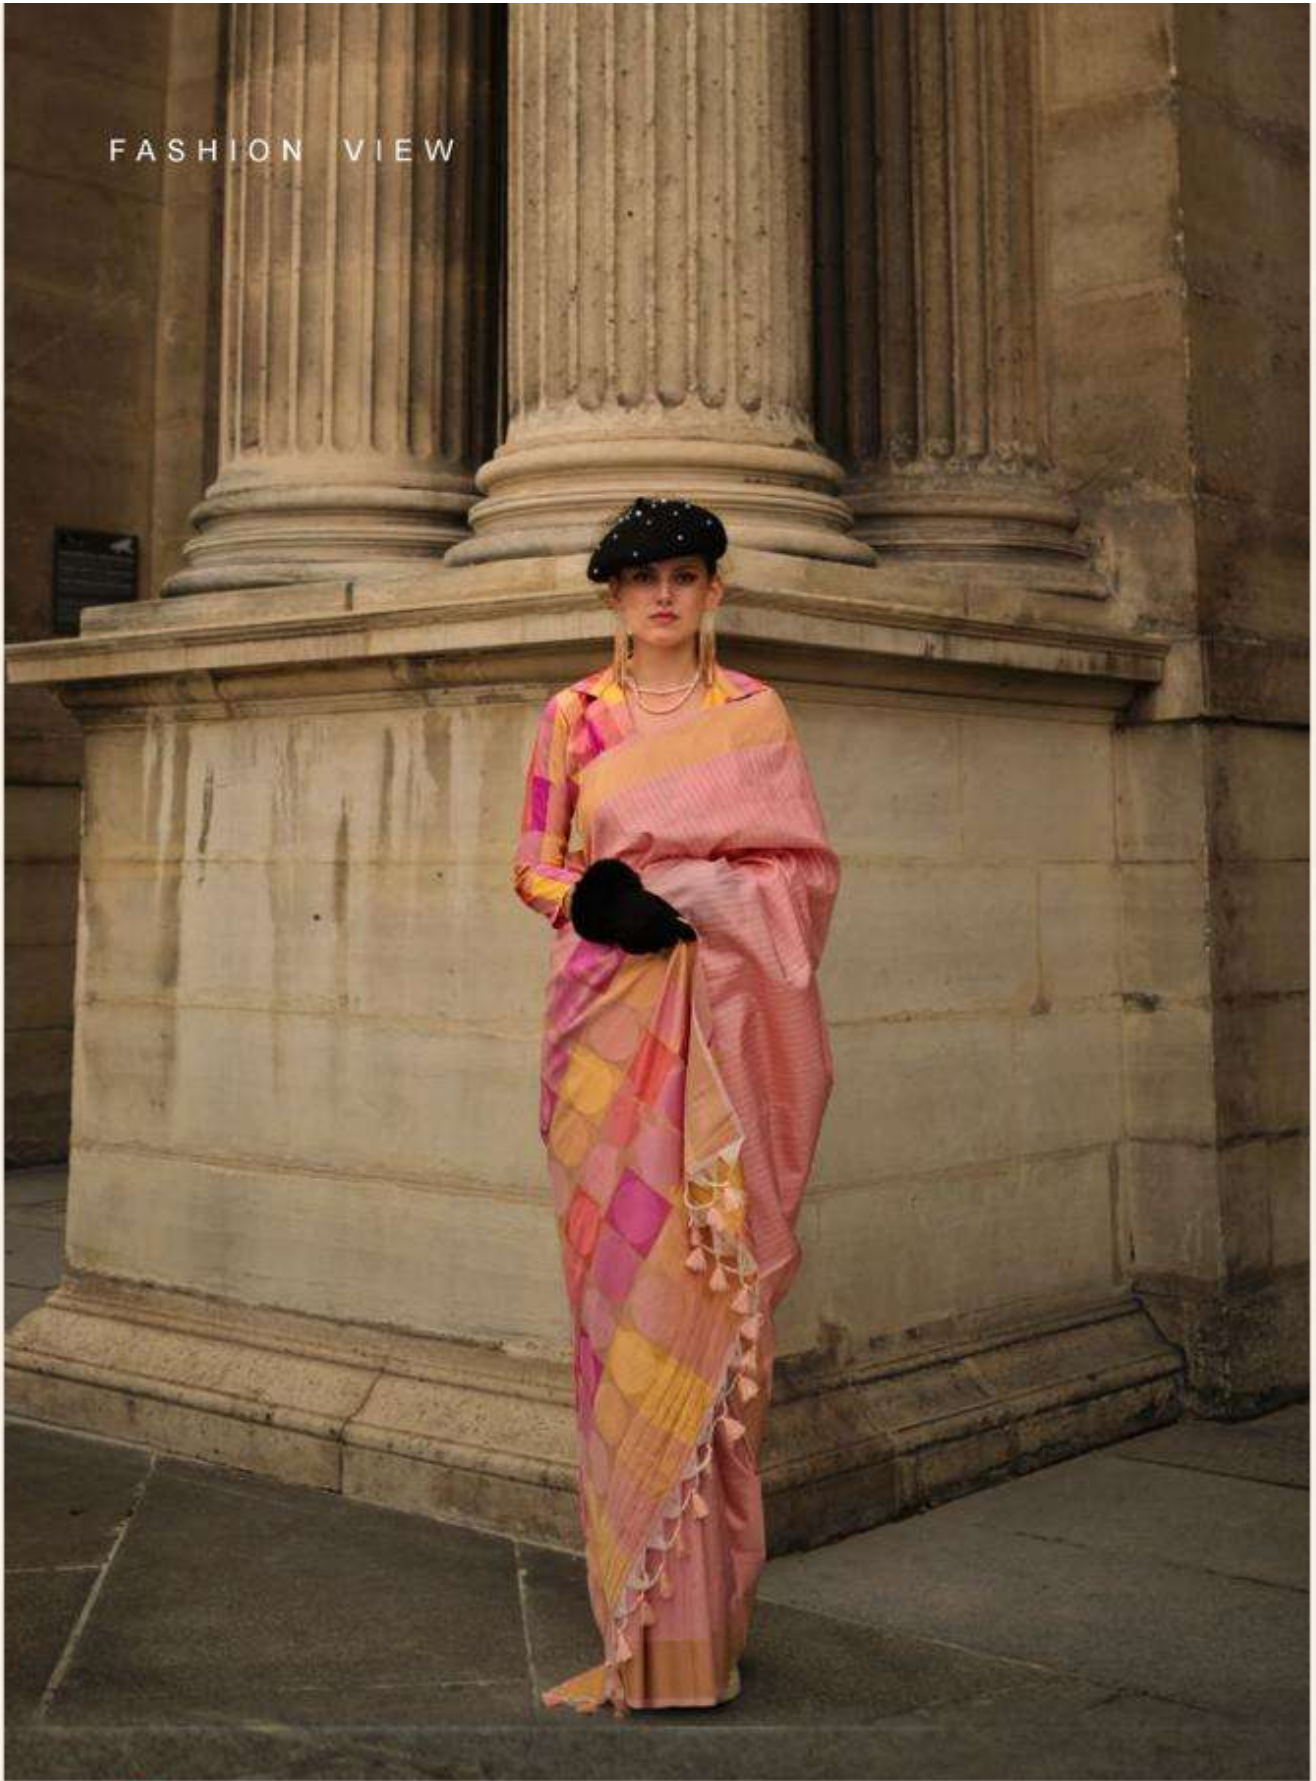

FASHION VIEW

RAJTEX®
Andapuri

Peranakan | sarung | batik

KUBE SILK
SOFT SILK HANDLOOM WEAVING

345005