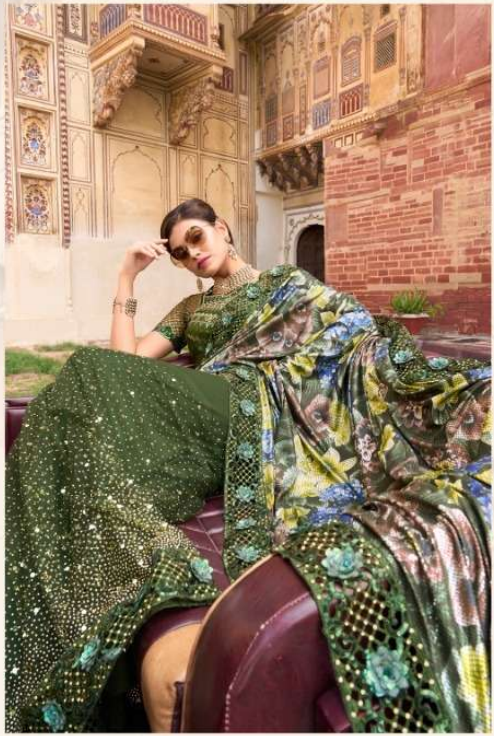

M. S. Chaves

◆ 6502 ◆

◆ 6506 ◆

M. N. Suresh

॥ ॐ श्री गणेशाय

M.N.Sarees Swarovski

D.NO	DESCRIPTION	BLOUSE	PRICE
6501	GREY DIGITAL NET SAREE WITH THREAD, SEQUENCE, ZARKAN MOTI & ALL OVER FLOWER APLIC HEAVY WORK	MILAN SILK	6999/-
6502	SEA GREEN IMPORTED SEQUENCE PALLU, DIGITAL NET SKIRT WITH MIRROR & FOIL HEAVY WORK	ITALIAN SILK	5250/-
6503	CHOCOLATE IMPORTED ALL OVER SAREE WITH CRYSTAL, MIRROR & SEQUENCE FLOWER APLIC HEAVY WORK	PURE SILK	5999/-
6505	MEHANDI TURKEY IMPORTED DIGITAL PRINT PALLU, DIGITAL NET SKIRT WITH CRYSTAL, THREAD, ZARKAN, MIRROR & SEQUENCE FLOWER APLIC HEAVY WORK	MONALISHA SILK	5250/-
6506	PURPLE IMPORTED SEQUENCE PALLU, DIGITAL NET SKIRT WITH MIRROR & FOIL HEAVY WORK	ITALIAN SILK	5250/-
6507	MUSTARD DIGITAL NET ALL OVER SAREE WITH SEQUENCE, THREAD, MIRROR & FLOWER APLIC HEAVY WORK	ITALIAN SILK	4999/-
6508	GREY TURKEY IMPORTED DIGITAL PRINT PALLU, DIGITAL NET SKIRT WITH SEQUENCE, MOTI & FLOWER APLIC HEAVY WORK	JARMAN SILK	4750/-
6510	GREEN DIGITAL NET ALL OVER SAREE WITH SEQUENCE, THREAD, MIRROR & FLOWER APLIC HEAVY WORK	ITALIAN SILK	4999/-
6303	GREY TURKEY IMPORTED SAREE WITH ALL OVER CRYSTAL, CUT-DANA, MOTI, ZARKAN HEAVY HAND WORK	PURE SILK	5550/-
6305	MUSTARD TURKEY IMPORTED DIGITAL PRINT PALLU, DIGITAL NET SKIRT WITH CRYSTAL, THREAD, ZARKAN, MIRROR & SEQUENCE FLOWER APLIC HEAVY WORK	JARMAN SIK	4999/-
6306	SEA GREEN IMPORTED SEQUENCE PALLU, IMPORTED FABRIC SKIRT WITH MIRROR, ZARI, DIAMOND & SEQUENCE FLOWER APLIC HEAVY WORK	MONALISHA SILK	5550/-
6308	PEACH IMPORTED SEQUENCE PALLU, DIGITAL NET SKIRT WITH ZARI, THREAD, SEQUENCE, ZARKAN, CRYSTAL & FLOWER APLIC HEAVY WORK	PURE SILK	5250/-
6312	BLACK TURKEY IMPORTED DIGITAL PALLU, DIGITAL NET SKIRT WITH ZARI, MOTI, THREAD, SEQUENCE & FLOWER APLIC HEAVY WORK	TURKEY SILK	5250/-
6314	CHIKU TURKEY IMPORTED SAREE WITH ALL OVER CRYSTAL, CUT-DANA, MOTI, ZARKAN HEAVY HAND WORK	PURE SILK	5550/-
6315	MEHENDI IMPORTED SEQUENCE PALLU, DIGITAL NET SKIRT WITH THREAD, CUT - DANA & MOTI HEAVY WORK	MONALISHA SILK	3999/-
TOTAL			