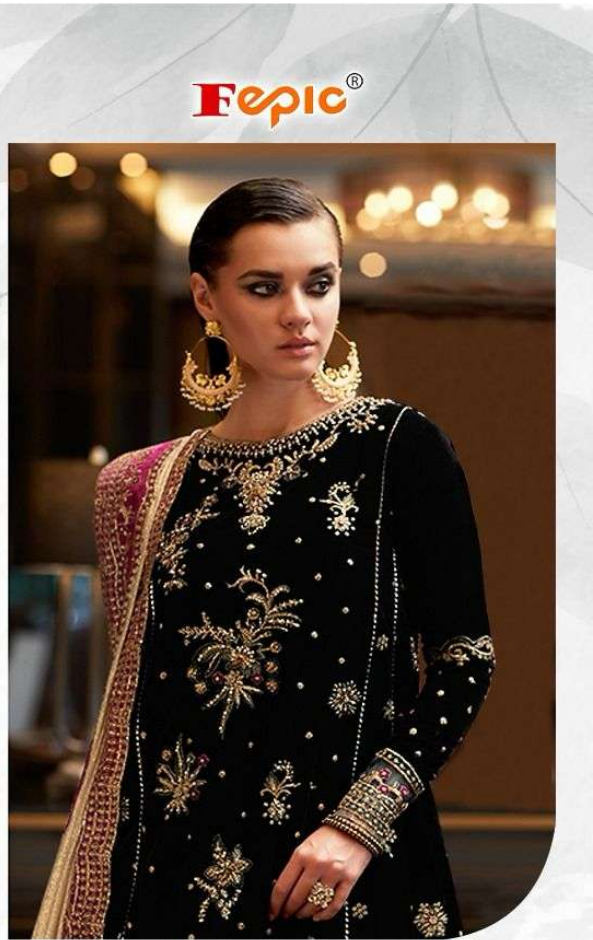

Fepic®

WASHING INTRUCTIONS

DO NOT USE ANY TYPE OF BLEACH OR STAIN REMOVING CHEMICALS
BEFORE CUTTING / STITCHING, FABRIC SHOUD BE SOAKED BE SOAKED IN WATER
(ALL COMPONENTS SEPARATELY) FOR 15 MINUTES
DO NOT KEEP WET FABRIC IN TWISTED FROM IN ORDER TO AVOID COPY MARKS |

WASH COLOURED AND WHITE FABRICS SEPARATELY
IRON CLOTHES AT MODERATE TEMPERATURE | DO NOT DRY FABRIC IN DIRECT SUNLIGHT
(EXTRA LACES, HANGINGS AND ACCESSORIES ARE NOT INDUED)

V-17023 C