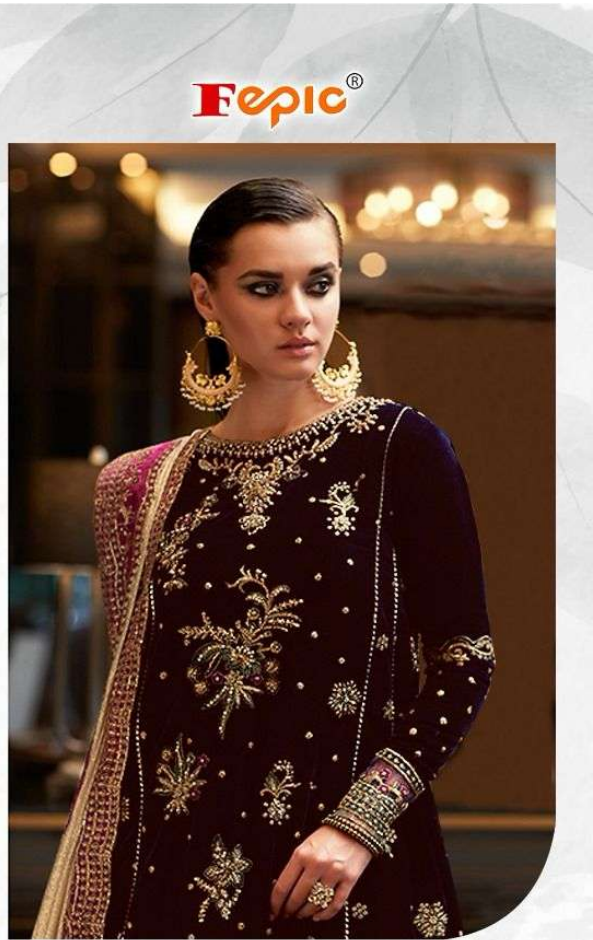

Fepic®

WASHING INTRUCTIONS

DO NOT USE ANY TYPE OF BLEACH OR STAIN REMOVING CHEMICALS
BEFORE CUTTING / STITCHING, FABRIC SHOUD BE SOAKED BE SOAKED IN WATER
(ALL COMPONENTS SEPARATELY) FOR 15 MINUTES
DO NOT KEEP WET FABRIC IN TWISTED FROM IN ORDER TO AVOID COPY MARKS |

WASH COLOURED AND WHITE FABRICS SEPARATELY
IRON CLOTHES AT MODERATE TEMPERATURE | DO NOT DRY FABRIC IN DIRECT SUNLIGHT
(EXTRA LACES, HANGINGS AND ACCESSORIES ARE NOT INDUED)

V-17023 B