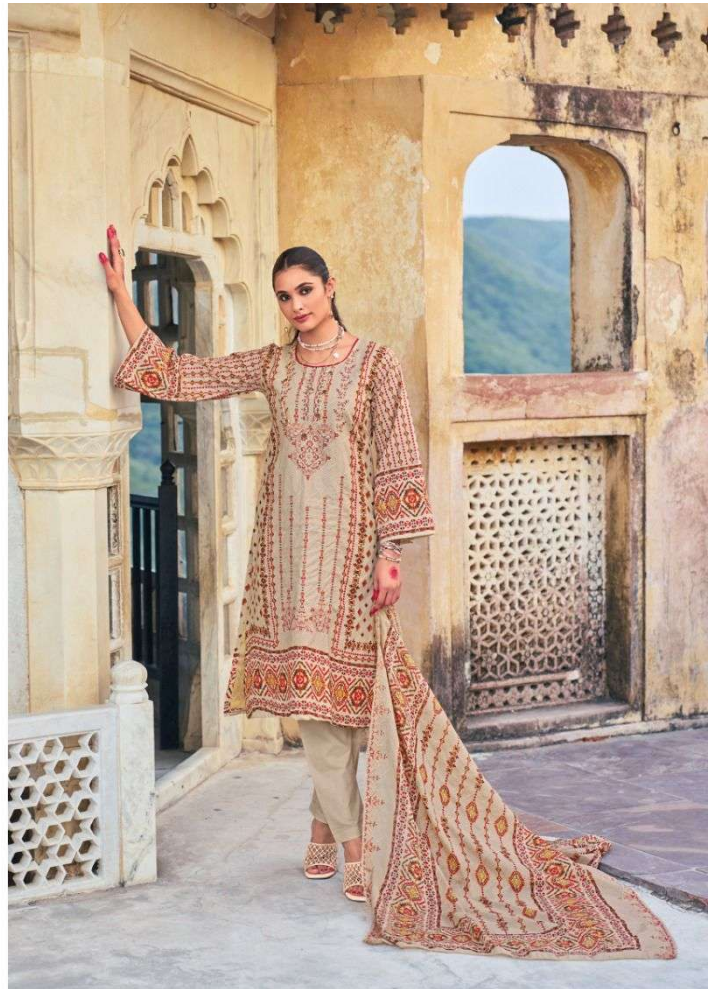

Shree®  
FABS

**BIN SAEED  
LAWN COLLECTION  
VOL - 8**

8001

----- DESIGNER IS ONLY AS GOOD AS THE STAR WHO WEARS HER CLOTHES -----

8002

WHEN A PERSON IS IN FASHION, ALL THEY DO IS RIGHT

8001

8002