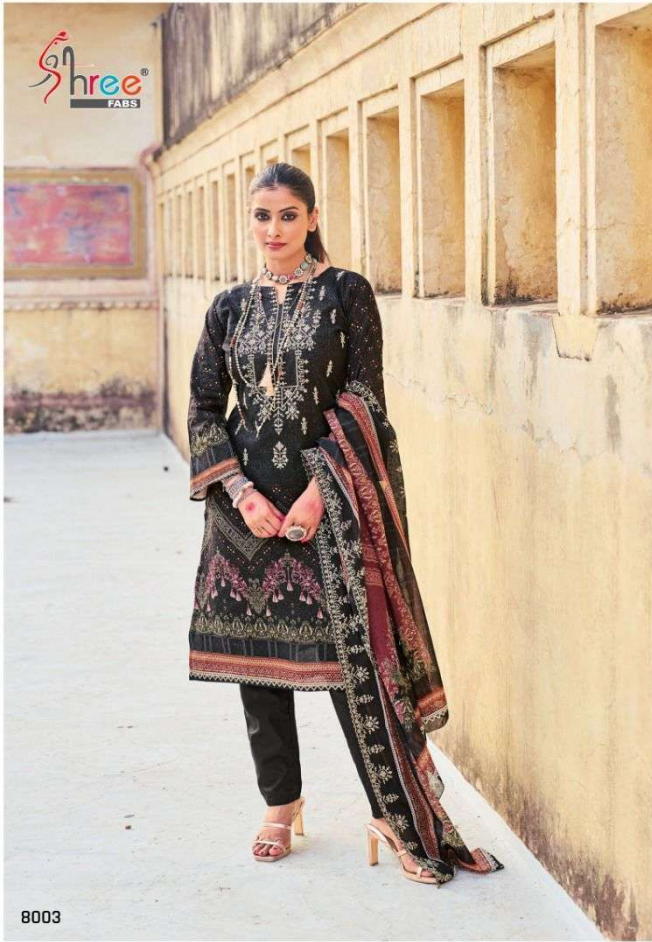

Shree®  
FABS

**BIN SAEED  
LAWN COLLECTION  
VOL - 8**

8001

----- DESIGNER IS ONLY AS GOOD AS THE STAR WHO WEARS HER CLOTHES -----

8002

WHEN A PERSON IS IN FASHION, ALL THEY DO IS RIGHT

8001

8002