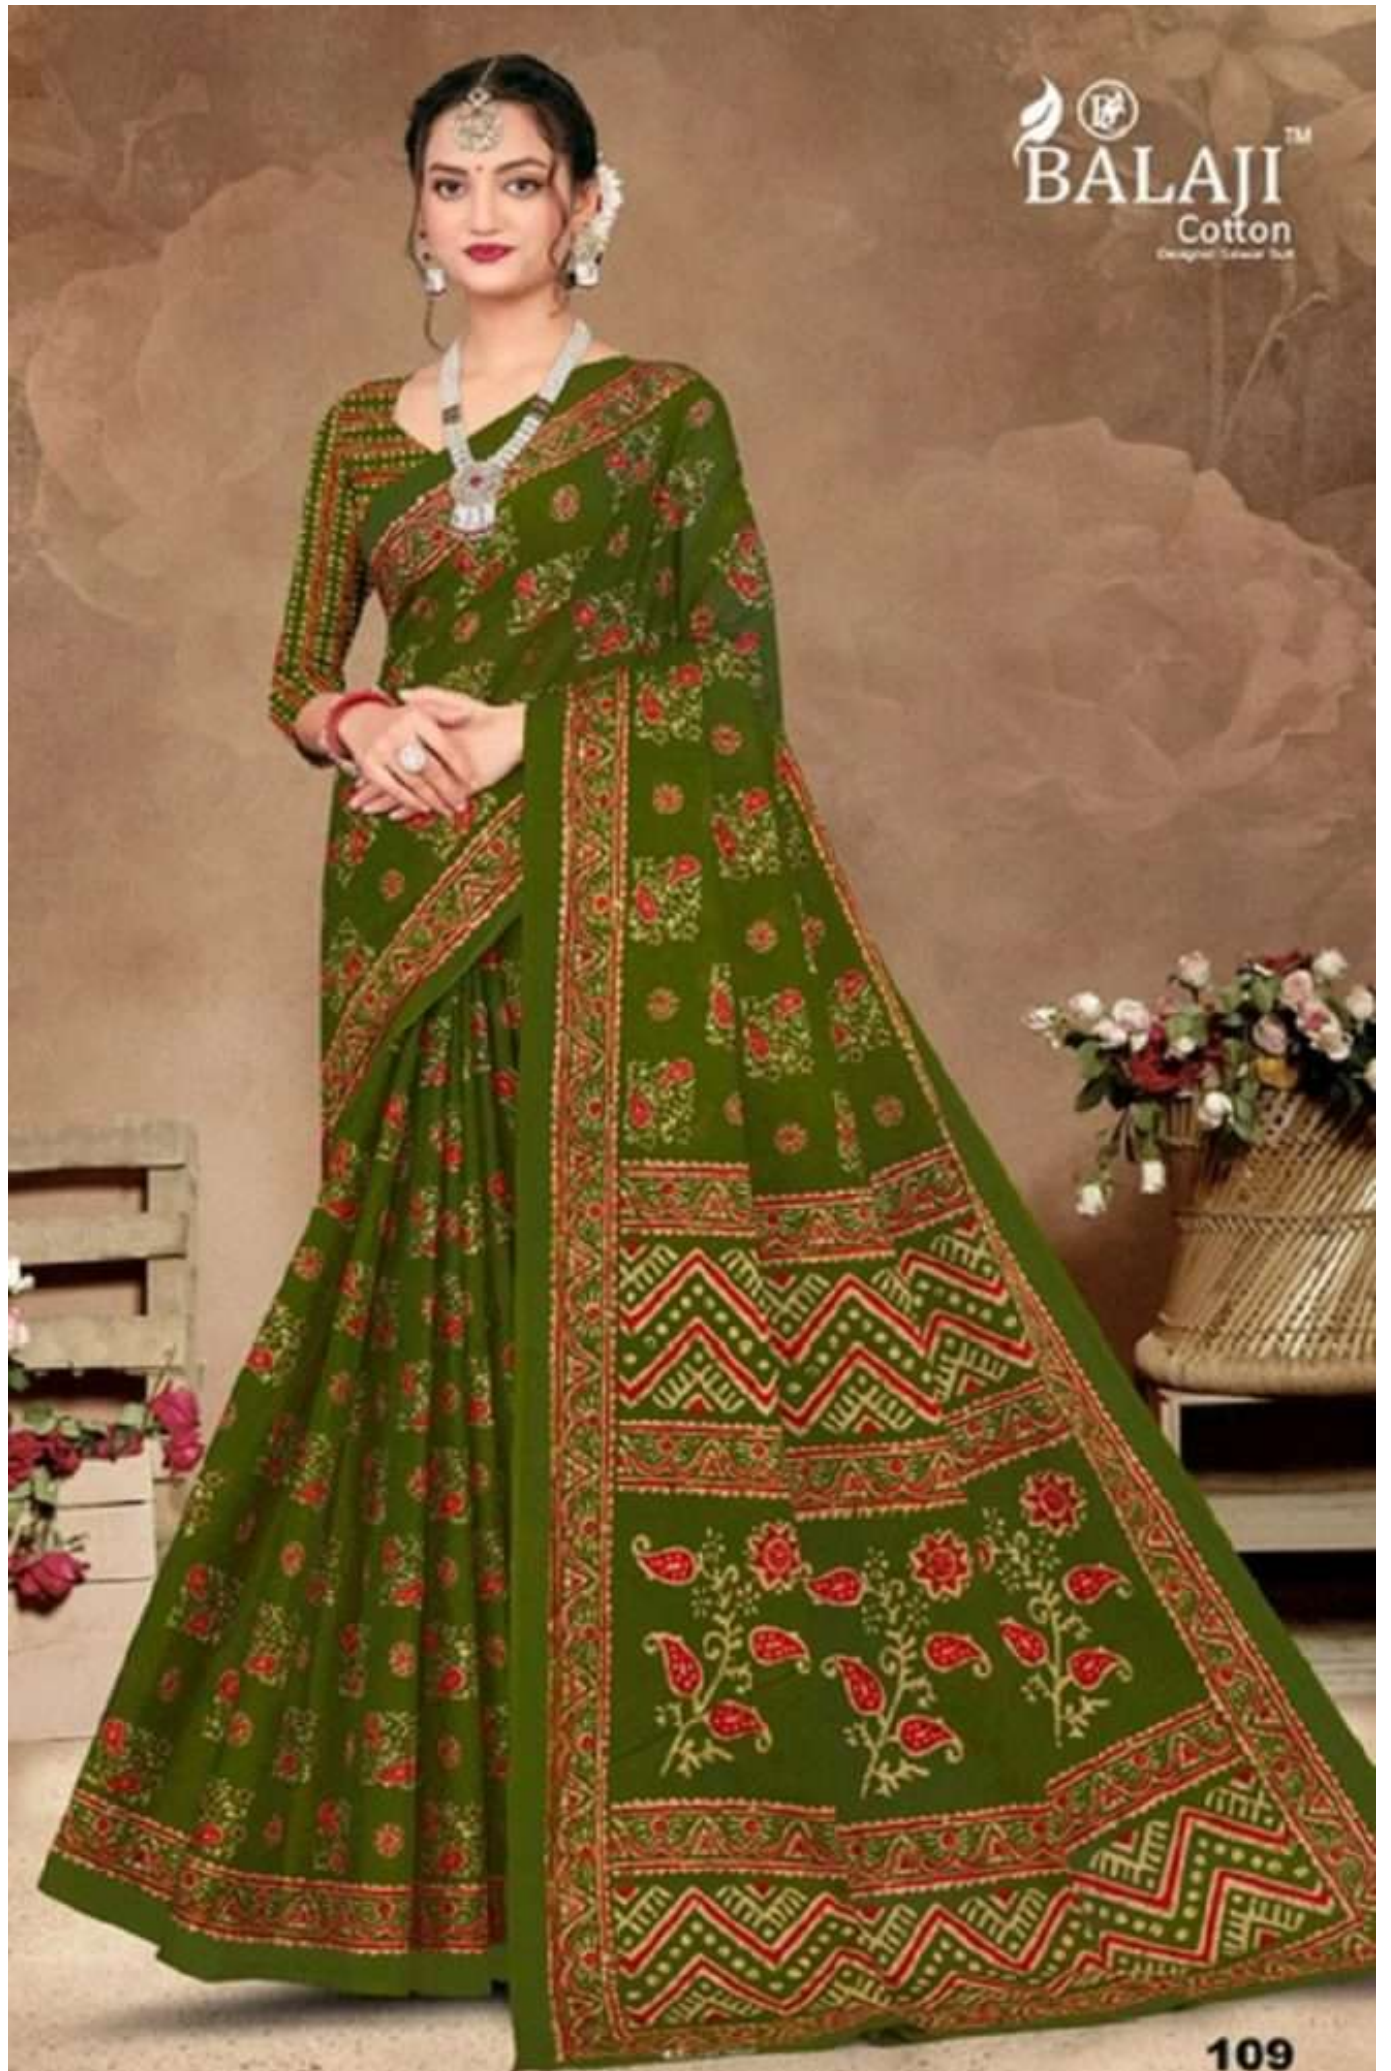

 **BALAJI**TM
Cotton
Designer Salwar Suit

Wax Batik

WITH B.P.

 **BALAJI**TM
Cotton
Designed. Tailored. True.

BALAJITM
Cotton
Designed. Tailored. True.

BALAJITM
Cotton
Designed. Tailored. True.

 **BALAJI**TM
Cotton
Designer Saree Suit

BALAJITM
Cotton
Designed. Tailored. True.

BALAJITM
Cotton
Designed. Tailored. True.

BALAJITM
Cotton
Designed. Tailored. True.

BALAJITM
Cotton
Designed. Tailored. True.

BALAJITM
Cotton
Designs | Fabrics | Text