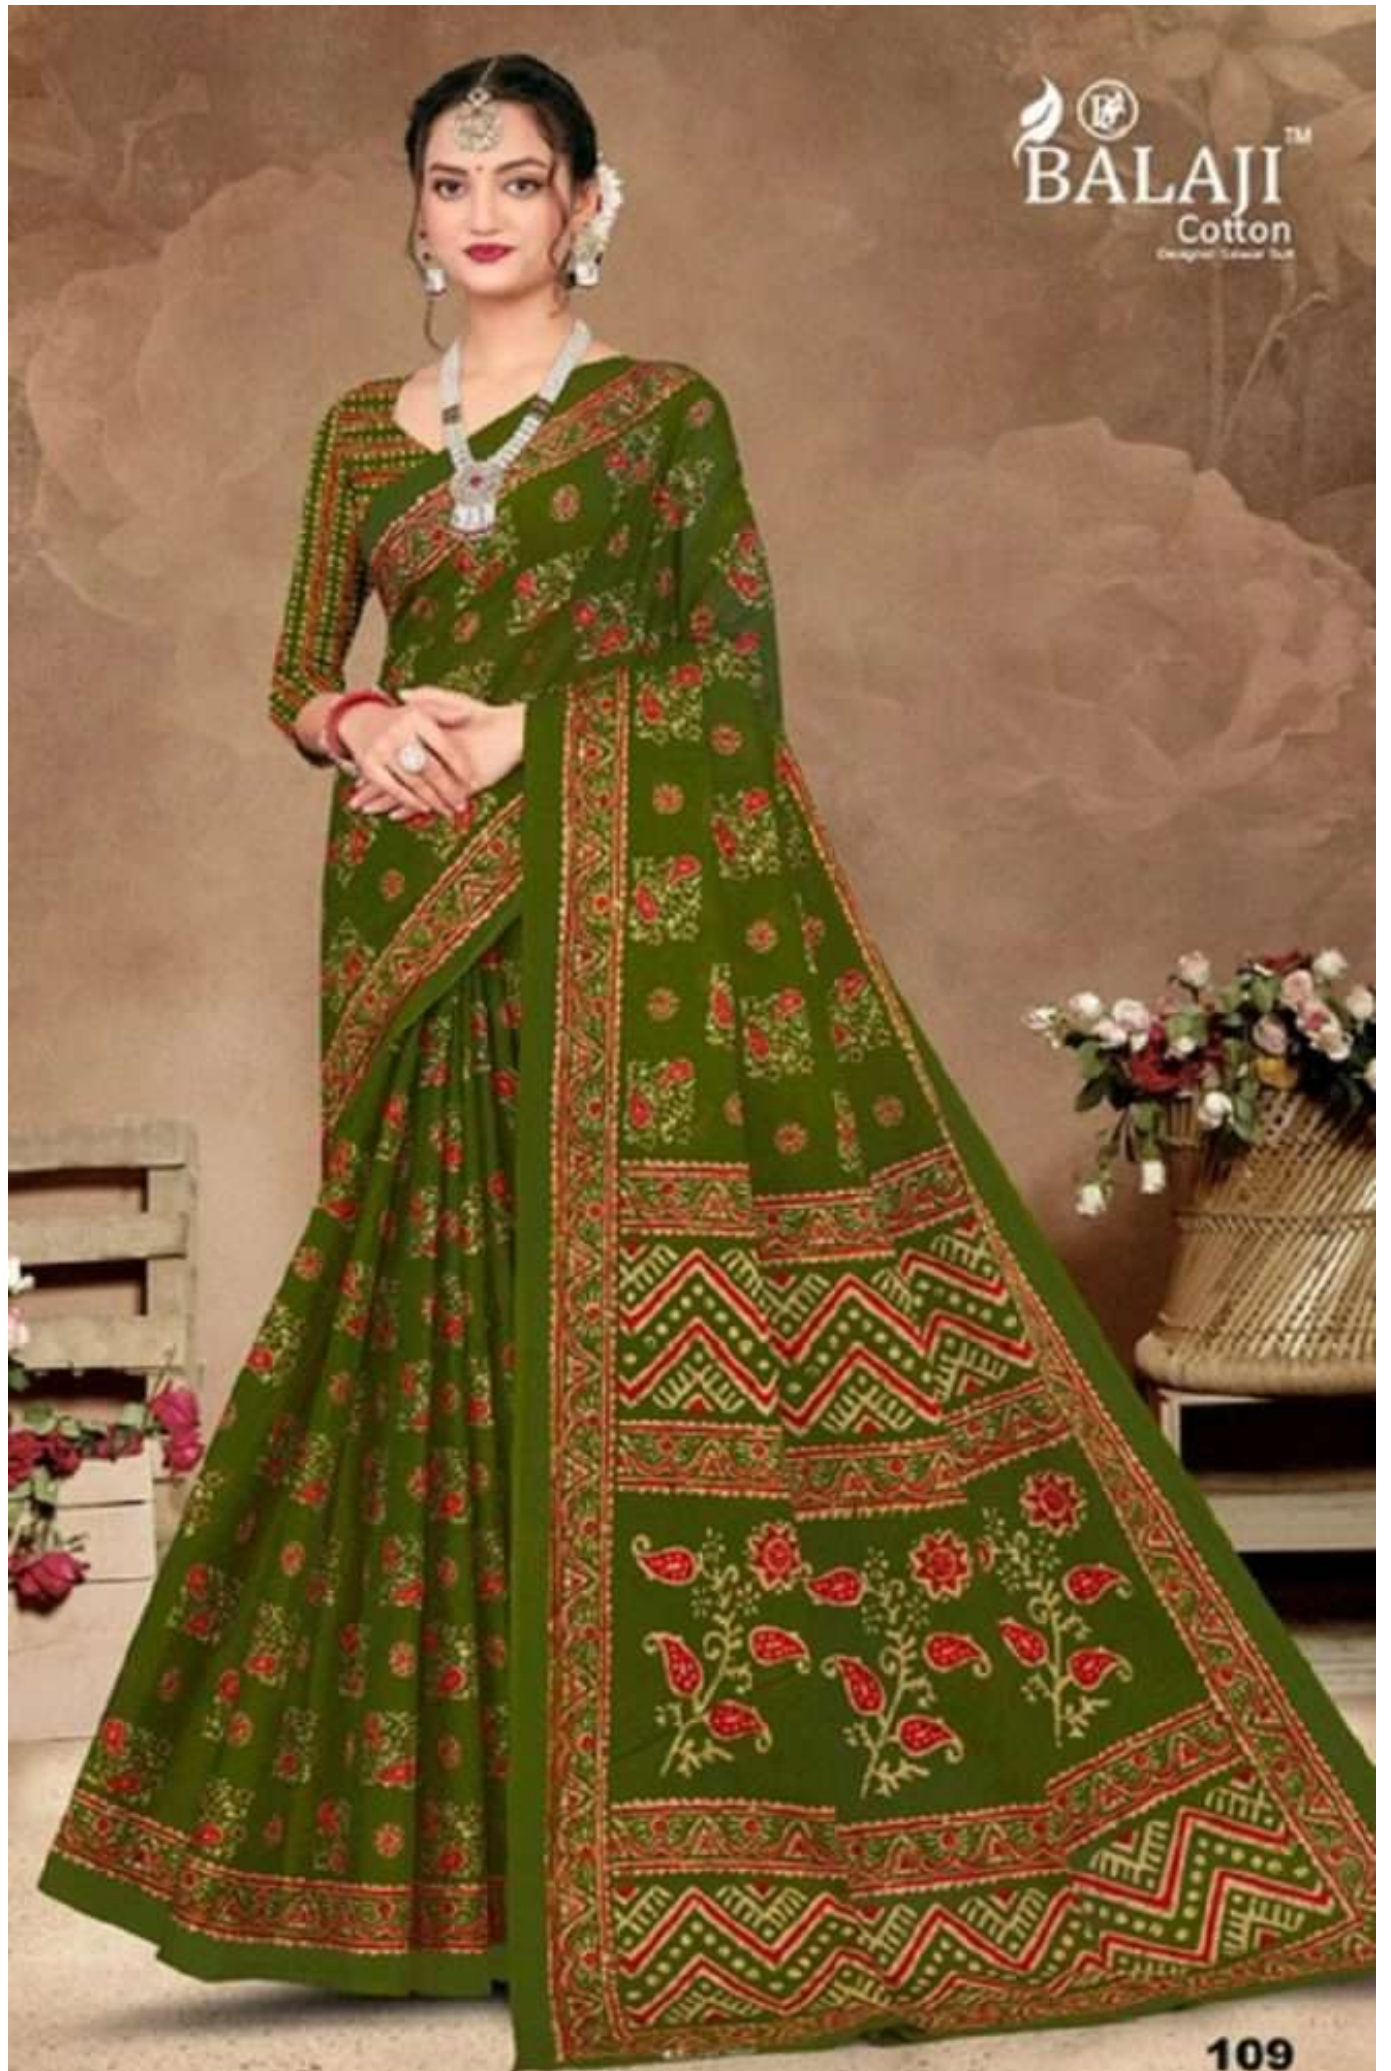

 **BALAJI**TM
Cotton
Designer Salwar Suit

Wax Batik

WITH B.P.

 **BALAJI**TM
Cotton
Designed. Tailored. True.

BALAJITM
Cotton
Designed. Tailored. True.

 **BALAJI**TM
Cotton
Designed. Tailored. True.

 **BALAJI**TM
Cotton
Designer Saree Suit

BALAJITM
Cotton
Designed. Tailored. True.

BALAJITM
Cotton
Designed. Tailored. True.

BALAJITM
Cotton
Designs | Fabrics | Text

BALAJITM
Cotton
Designed. Tailored. True.

BALAJITM
Cotton
Designs | Fabrics | Text