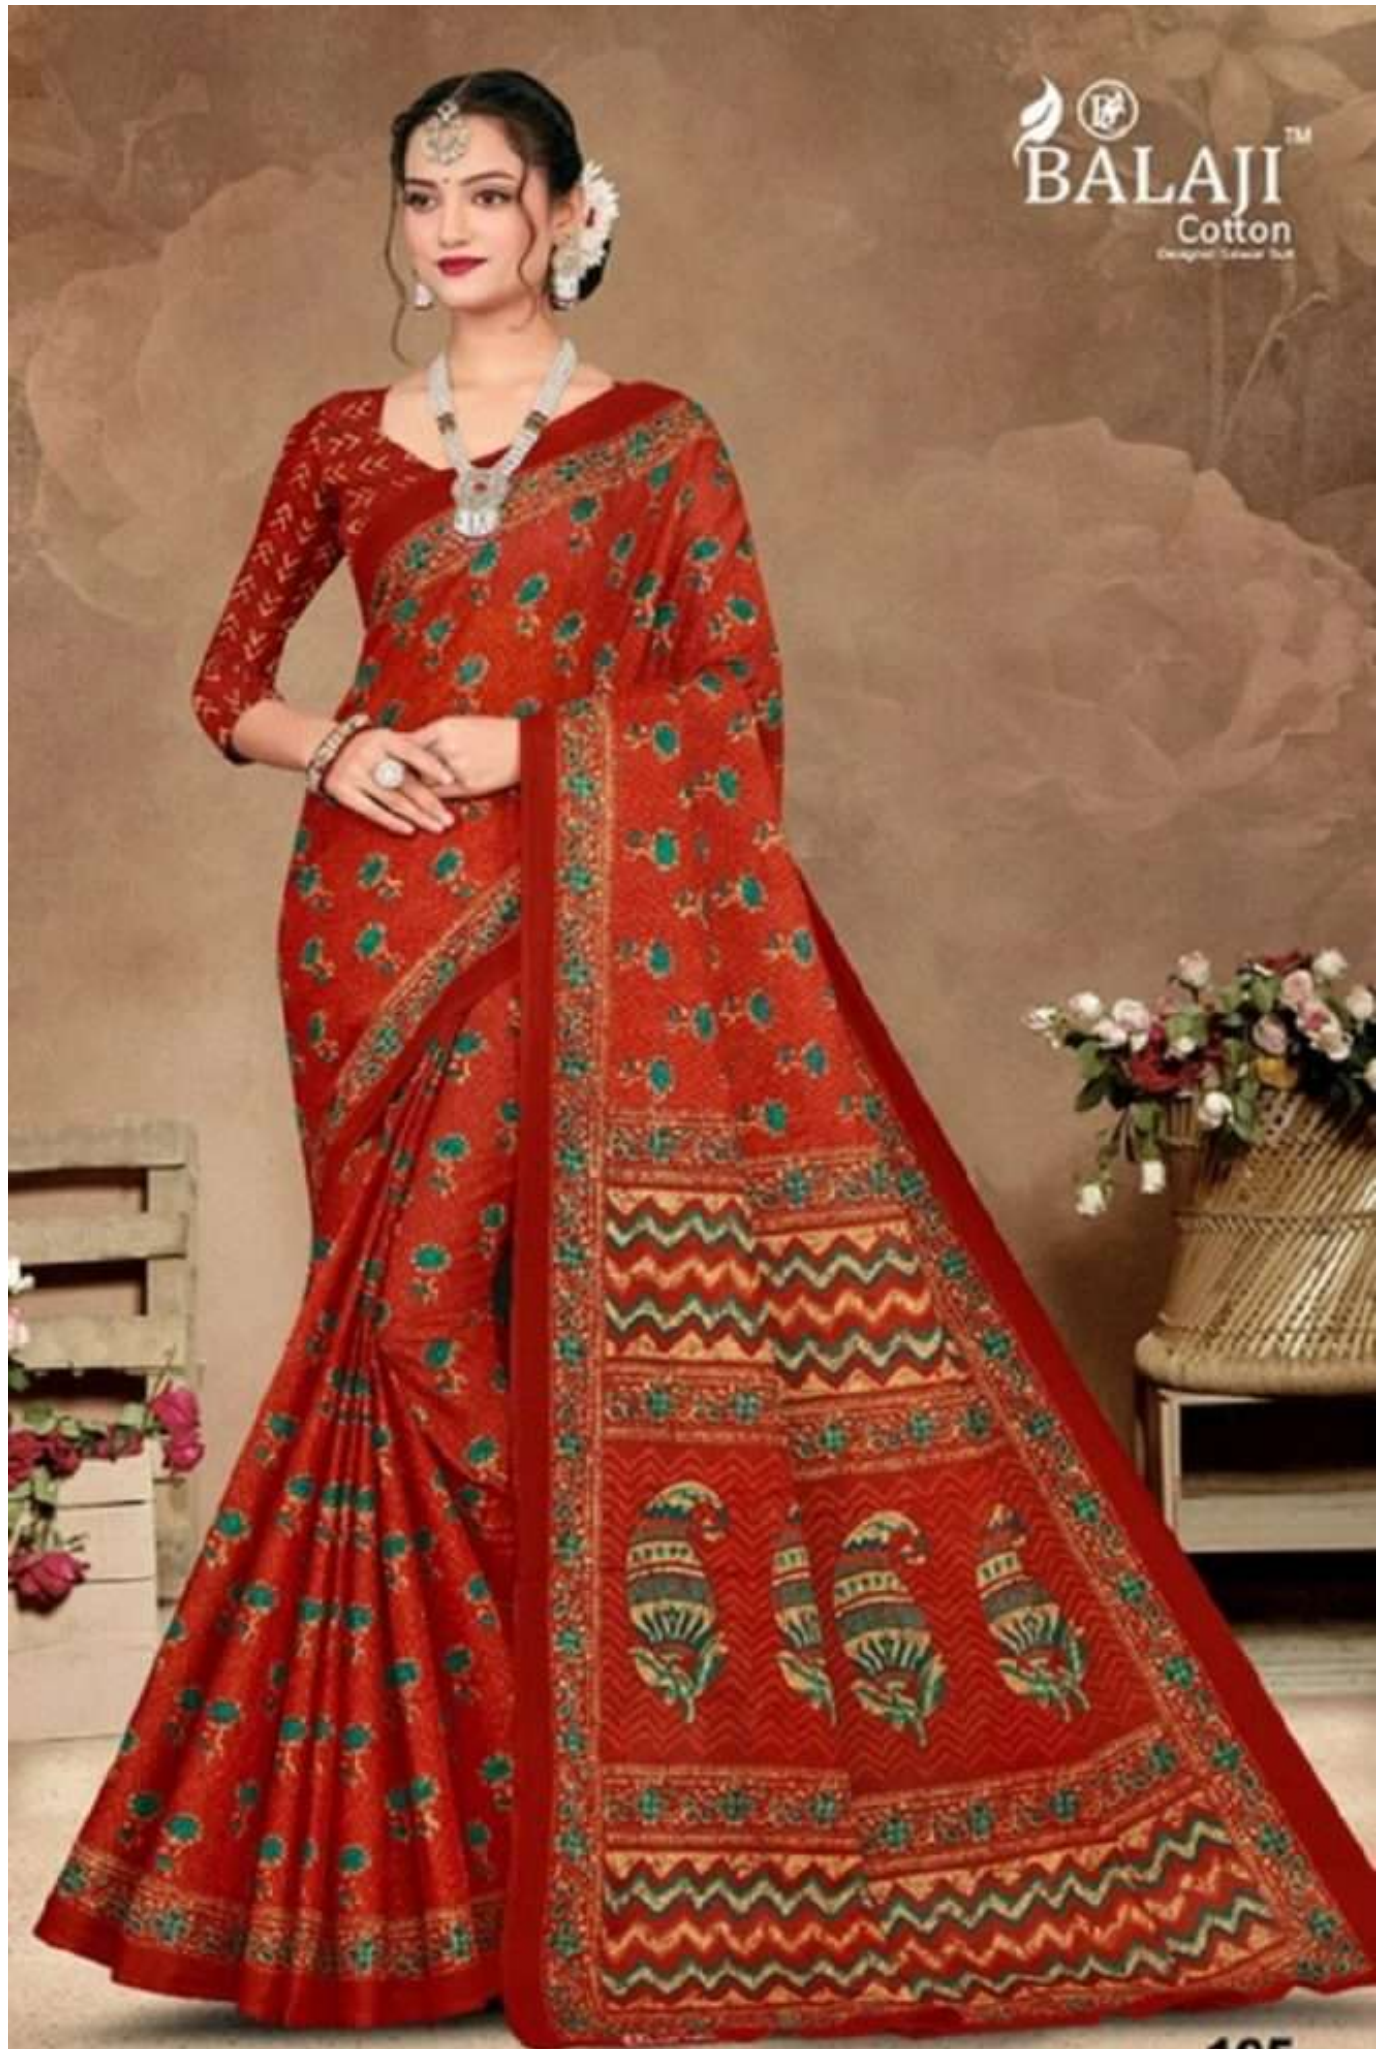

 **BALAJI**TM
Cotton
Designer Salwar Suit

Wax Batik

WITH B.P.

 **BALAJI**TM
Cotton
Designed. Tailored. True.

BALAJITM
Cotton
Designed. Tailored. True.

BALAJITM
Cotton
Designed. Tailored. True.

 **BALAJI**TM
Cotton
Designer Saree Suit

BALAJITM
Cotton
Designed. Tailored. True.

BALAJITM
Cotton
Designed. Tailored. True.

BALAJITM
Cotton
Designed. Tailored. True.

BALAJITM
Cotton
Designed. Tailored. True.

BALAJITM
Cotton
Designs | Fabrics | Text

BALAJITM
Cotton
Designed. Tailored. True.