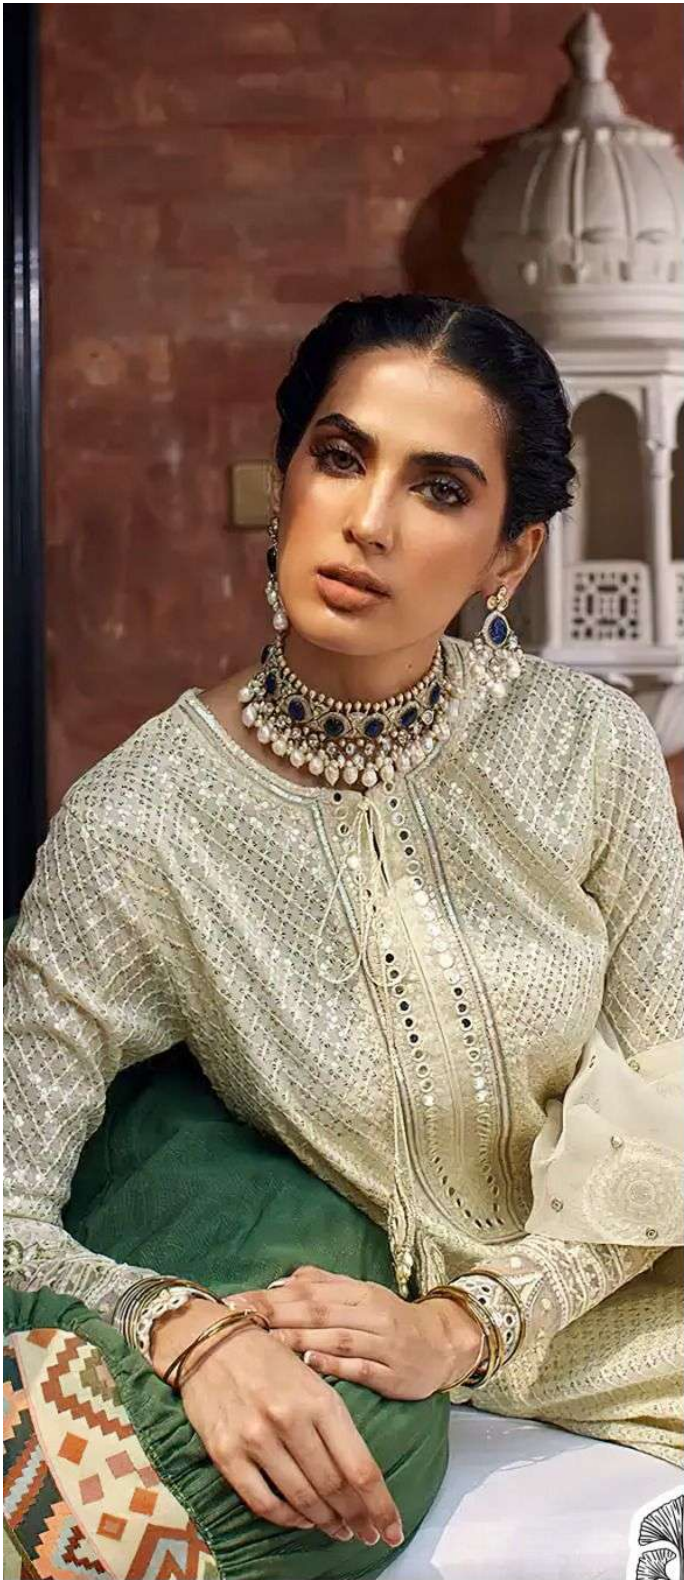

ZAHA

ZARINA
vol-1

ZAHA

D.No.10103

TOP Fox Georgette with Embroidery

BOTTOM-INNER Dull santoon

DUPATTA Butterfly net with Heavy Embroidery

ZAHA

D.No.10104

TOP Fox Georgette
with Embroidery

BOTTOM-INNER Dull santoon

DUPATTA Nazmin
with Embroidery

ZAHA

D.No.10105

TOP Fox Georgette with Embroidery

BOTTOM-INNER Dull santoon

DUPATTA Nazmin with Embroidery

ZAHA

D.No.10106

TOP Fox Georgette
with Embroidery

BOTTOM-INNER Dull santoon

DUPATTA Nazmin
with Embroidery

ZARINA

vol-1