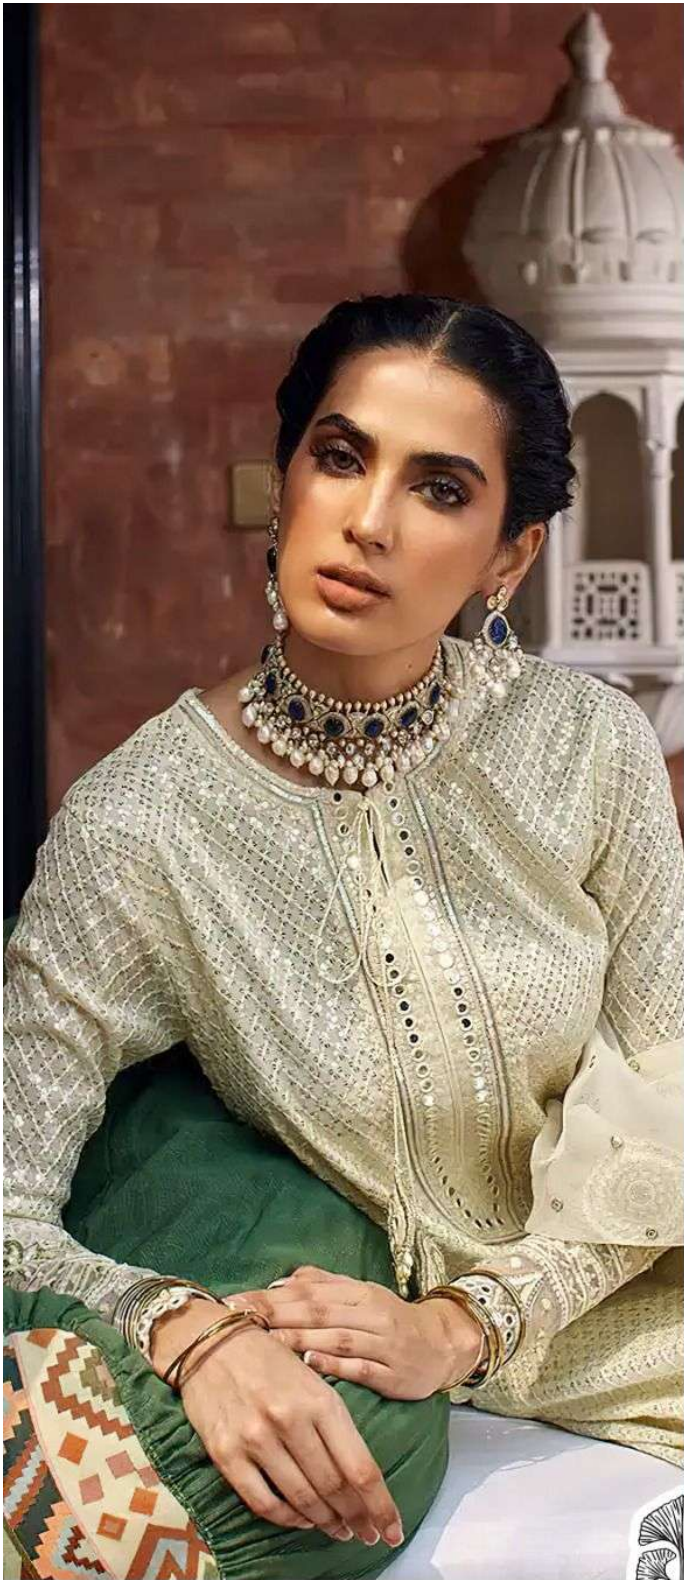

ZAHA

ZARINA
vol-1

ZAHA

D.No.10103

TOP Fox Georgette with Embroidery

BOTTOM-INNER Dull santoon

DUPATTA Butterfly net with Heavy Embroidery

ZAHA

D.No.10104

TOP Fox Georgette
with Embroidery

BOTTOM-INNER Dull santoon

DUPATTA Nazmin
with Embroidery

ZAHA

D.No.10105

TOP Fox Georgette with Embroidery

BOTTOM-INNER Dull santoon

DUPATTA Nazmin with Embroidery

ZAHA

D.No.10106

TOP Fox Georgette with Embroidery

BOTTOM-INNER Dull santoon

DUPATTA Nazmin with Embroidery

ZARINA

vol-1