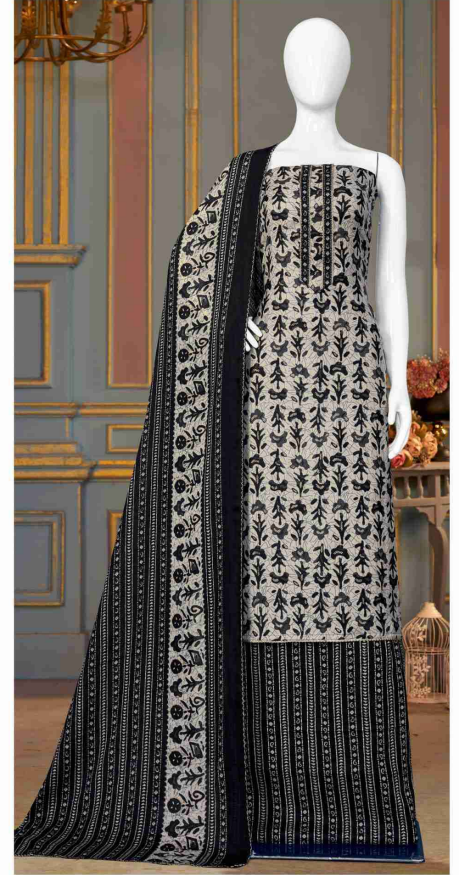

Gipson®

Mercedes

D.NO.2373

TOP :- PURE WOOLEN PASHMINA FOIL PRINT
WITH ETHNIC HANDWORK

BOTTOM :- PURE PASHMINA PRINT

DUPATTA :- PURE PASHMINA PRINT