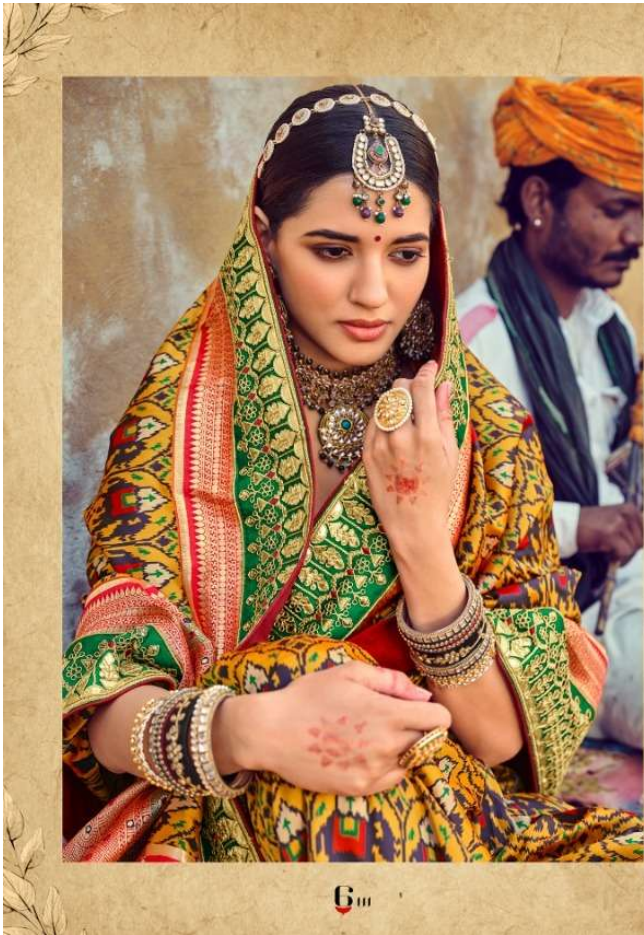

M. S. Suresh

M. N. Chatterjee

5406

5607

M N Oza's

M. S. Garces

G102

॥ ॐ श्री गणेशाय ॥

# M.N. Sarees

D.NO	DESCRIPTION	BLOUSE	OLD PRICE	NEW PRICE
6102	PATAN PATOLA PURE SILK SAREE	ONE PLAIN, HAND WORK	5195/-	1350/-
6103	BANDHEJ PATOLAPURE SILK	ONE PLAIN, HAND WORK	5195/-	1350/-
6105	KANJIVARAM PURE SILK SAREE	ONE PLAIN, HAND WORK	5795/-	1350/-
6111	PATAN PATOLA PURE SILK SAREE	ONE PLAIN, HAND WORK	5195/-	1350/-
6112	BANDHEJ PATOLAPURE SILK	ONE PLAIN, HAND WORK	5195/-	1350/-
5816	PATAN PATOLA PURE SILK SAREE	ONE PLAIN, HAND WORK	4999/-	1350/-
5607	GAJRI PURE SATIN SAREE WITH MIRROR , RESHAM & DIAMOND HEAVY WORK	BANARASI SILK	5999/-	1350/-
5608	CREAM PURE GEORGETTE SAREE WITH LUCKNOWI HEAVY WORK , MOTI & CUT - DANA HEAVY WORK	TURKEY SILK	5250/-	1550/-
5406	RED PURE SATIN SAREE WITH ZARI , MOTI, CUT-DANA , DIAMOND & CRYSTALHEAVY WORK	SPAIN SILK	5550/-	1350/-
4513	PURE LUKNOWI PALLU WITH GOTA PATTI SKIRT	SATIN	8025/-	1350/-
	TOTAL			

NOTE:

**ALL SAREES ARE WITH ORIGINAL DIAMOND, MOTI & CUT- DANA WORK**