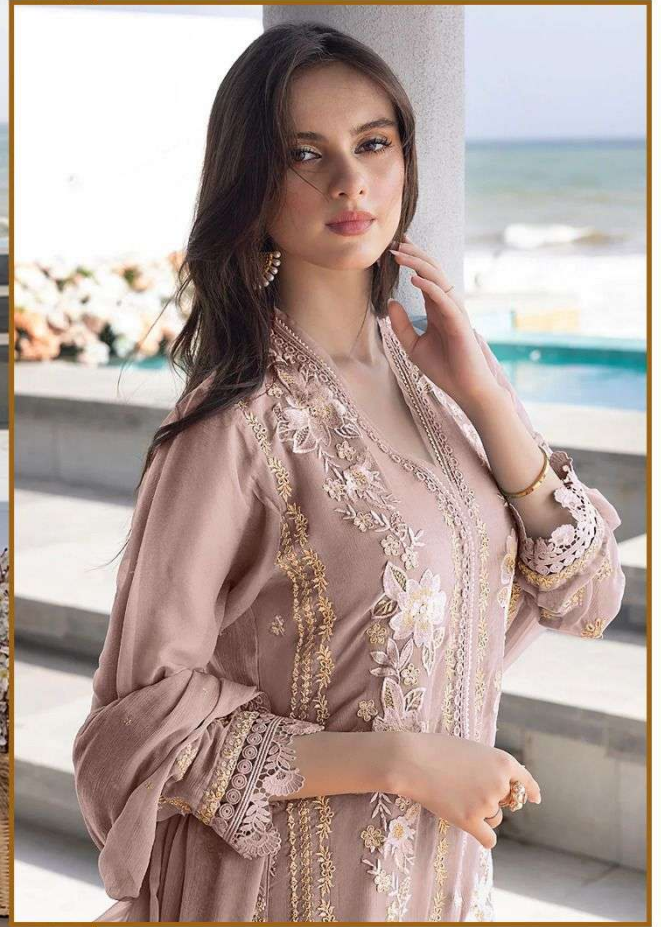

TOP - FOX GEORGETTE HEAVY EMBROIDERED
INNER BOTTOM - DULL SANTOON
DUPATTA - FOX GEORGETTE HEAVY
EMBROIDERED WITH FOUR SIDE EMB LACE

B-03 D

TOP - FOX GEORGETTE HEAVY EMBROIDERED
INNER BOTTOM - DULL SANTOON
DUPATTA - FOX GEORGETTE HEAVY
EMBROIDERED WITH FOUR SIDE EMB LACE

B-03 D

TOP - FOX GEORGETTE HEAVY EMBROIDERED
INNER BOTTOM - DULL SANTOON
DUPATTA - FOX GEORGETTE HEAVY
EMBROIDERED WITH FOUR SIDE EMB LACE

B-03 A

Bilqis
By Rang Razi
PAKISTANI CONCEPT

B

Bilqis
By Rang Razi
PAKISTANI CONCEPT

TOP - FOL GEORGETTE HEAVY EMBROIDERED
INNER BOTTOM - DULL SAN'DON
DUPATTA - FOL GEORGETTE HEAVY
EMBROIDERED WITH FOUR SIDE EMBLACE

B-03 C

TOP - FOX GEORGETTE HEAVY EMBROIDERED
INNER BOTTOM - DULL SANTOON
DUPATTA - FOX GEORGETTE HEAVY
EMBROIDERED WITH FOUR SIDE EMB LACE

Bilqis
By *Salma Khan*
PAKISTANI CONCEPT

Bilqis
By *Salma Khan*
PAKISTANI CONCEPT

TOP - FOX GEORGETTE HEAVY EMBROIDERED
INNER BOTTOM - DULL SANTOON
DUPATTA - FOX GEORGETTE HEAVY
EMBROIDERED WITH FOUR SIDE EMB LACE