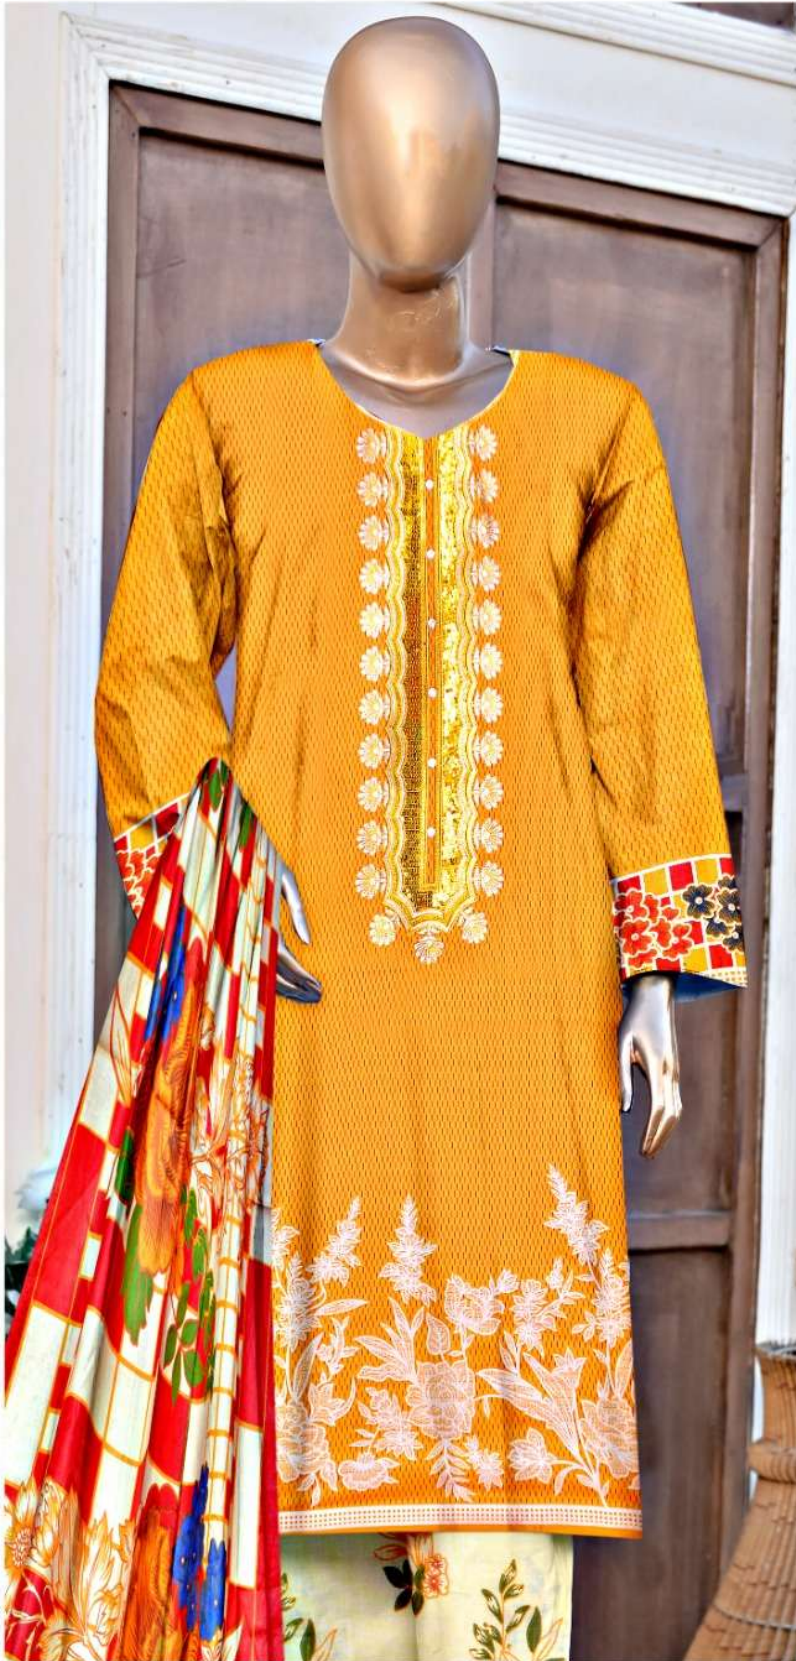

BIN SAIED

FRONT FULL EMBROIDERED COTTON LAWN 3 PIECE COLLECTION

COTTON

Design No. 25464-C

CARE INSTRUCTIONS

- Do not use any type of bleach or stain removing chemicals.
- Iron the cloth at moderate temperature.
- Wash colored and white fabrics separately.
- Do not dry cotton fabric in direct sunlight.
- Dry clean recommended.