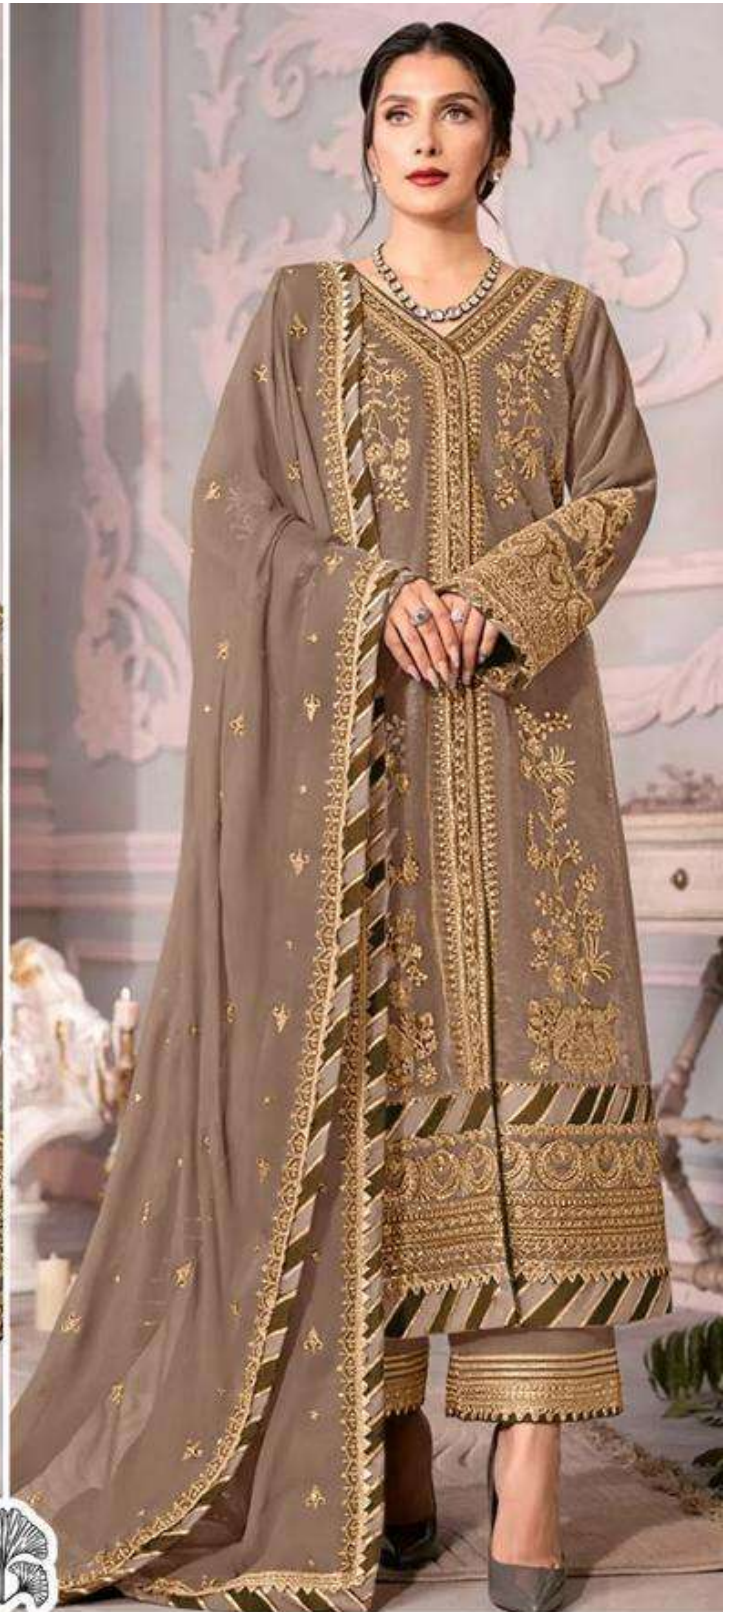

AAEESHA

Vol-2 Colour
TOP Faux Georgette
with Embroidery
(Cut-2.5 Mtr)

ZAHA

BOTTOM-INNER Dull santoon
(Cut-4.20 Mtr)

D.No.10119-P

DUPATTA Fox Georgette
with Embroidery
(Cut-2.5 Mtr)

AAEESHA

Vol-2 Colour
TOP Faux Georgette
with Embroidery
(Cut-2.5 Mtr)

ZAHA

BOTTOM-INNER Dull santoon
(Cut-4.20 Mtr)

D.No.10119-P

DUPATTA Fox Georgette
with Embroidery
(Cut-2.5 Mtr)

AAEESHA
Vol-2, Colour
TOP Faux Georgette
with Embroidery
(Cut-2.5 Mtr)
D.No.10119-
Fox Geo
DUPATTA with Emb
(Cut-

AAEESHA

Vol-2 Colour

TOP Faux Georgette
with Embroidery
(Cut-2.5 Mtr)

ZAHA

BOTTOM-INNER

Dull santoon
(Cut-4.20 Mtr)

D.No.10119-Q

DUPATTA

Fox Georgette
with Embroidery
(Cut-2.5 Mtr)

AAEESHA
Vol-2 Colour
Faux Georgette
with Embroidery
(Cut-2.5 Mr.)

TOP **801**

D.No. 10
DUPATTA

AAEESHA

Vol-2 Colour
TOP Faux Georgette
with Embroidery
(Cut-2.5 Mtr)