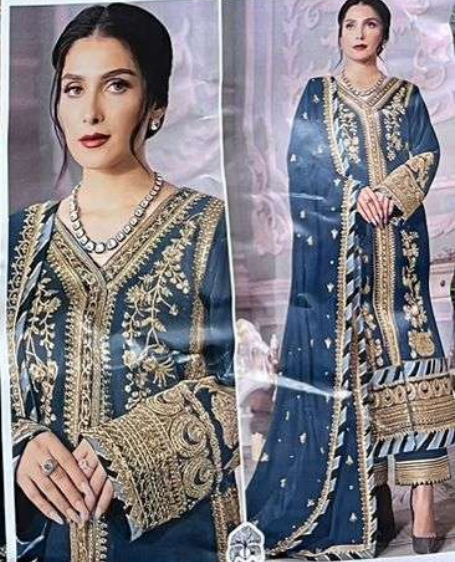

**AAEESHA**

Vol-2 Colour  
**TOP** Faux Georgette  
with Embroidery  
(Cut-2.5 Mtr )

**ZAHA**

**BOTTOM-INNER** Dull santoon  
(Cut-4.20 Mtr )

**D.No.10119-P**

**DUPATTA** Fox Georgette  
with Embroidery  
( Cut-2.5 Mtr )

**ZAHA**

**BOTTOM-INNER** Dull santoon  
(Cut-4.20 Mtr)

**D.No.10119-R**

**DUPATTA** Fox Georgette  
with Embroidery  
(Cut-2.5 Mtr)

**AAESHA** Vol-2, Colour Faux Georgette with Embroidery (Coul-2 & Mtr)  
**ZAHARA** ID No.10119  
TOP BOTTOM-INNER

Fox Ge with Em (Coul-2

**AAEESHA**

Vol-2 Colour  
**TOP** Faux Georgette  
with Embroidery  
(Cut-2.5 Mtr )

**ZAHA**

**BOTTOM-INNER** Dull santoon  
(Cut-4.20 Mtr )

**D.No.10119-S**

**DUPATTA** Fox Georgette  
with Embroidery  
( Cut-2.5 Mtr )

**AAEESHA** Vol-2 Colour: Faux Georgette with Embroidery (Cut-2.5 Mtr.)  
**ZAHA** D.No. 10119-S  
**BOTTOM-INNER** Dull santoon (Cut-4.20 Mtr.)