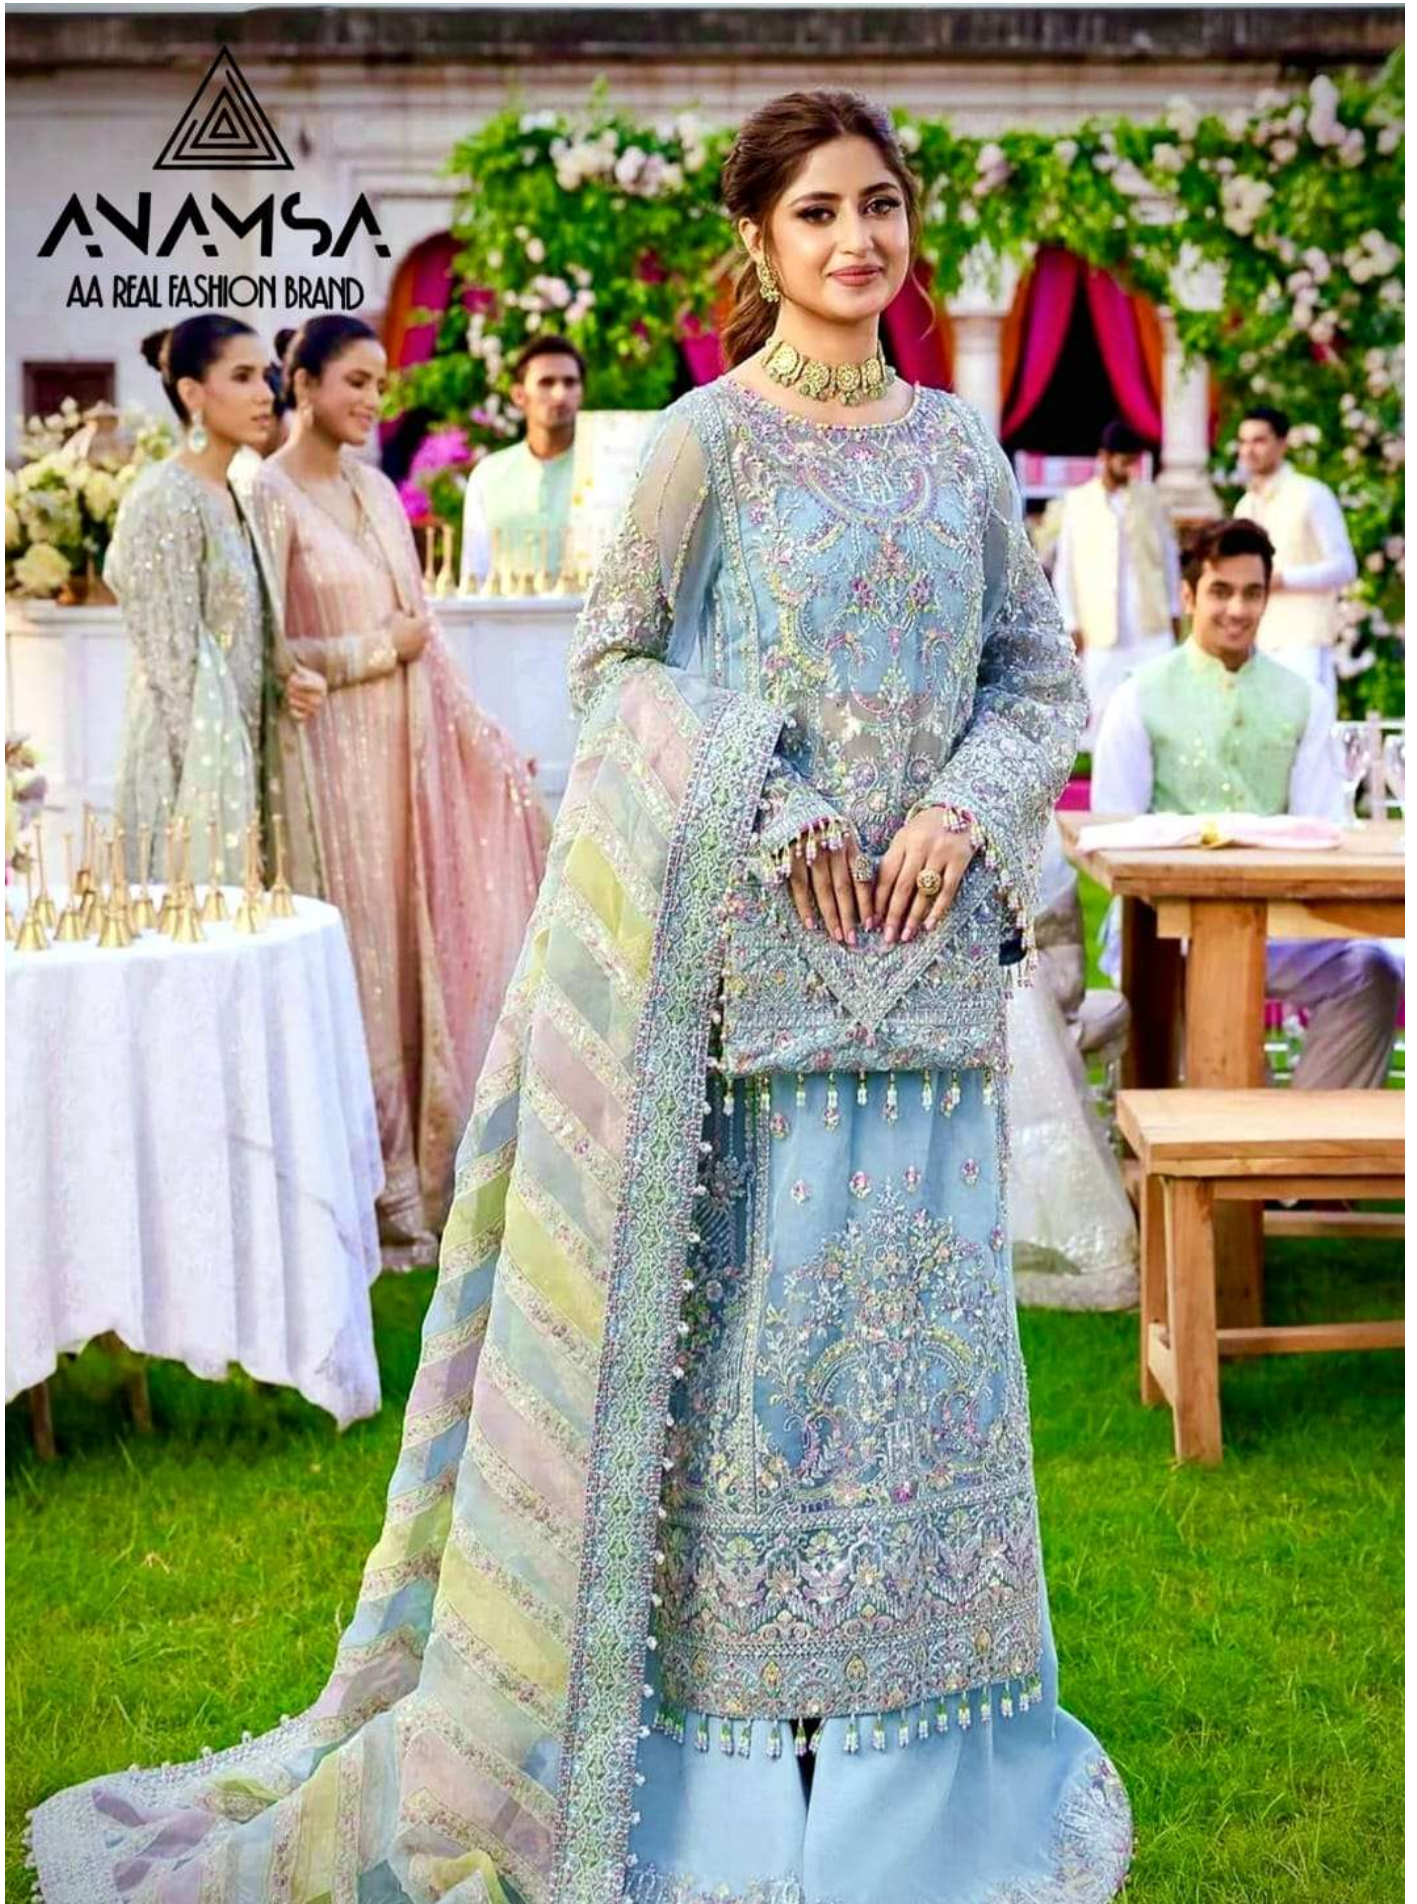

**ANAMSA**

AA REAL FASHION BRAND

**ANAMSA**

AA REAL FASHION BRAND

TOP- PURE FOX GEORGETTE WITH HEAVY EMBROIDERY AND SEQUENCE WORK

BOTTOMINNER- DULL SHANTOON

DUPATTA- PURE ORGANZA DIGITA PRINT FANCY DUPATTA AND HEAVY EMBROIDERY