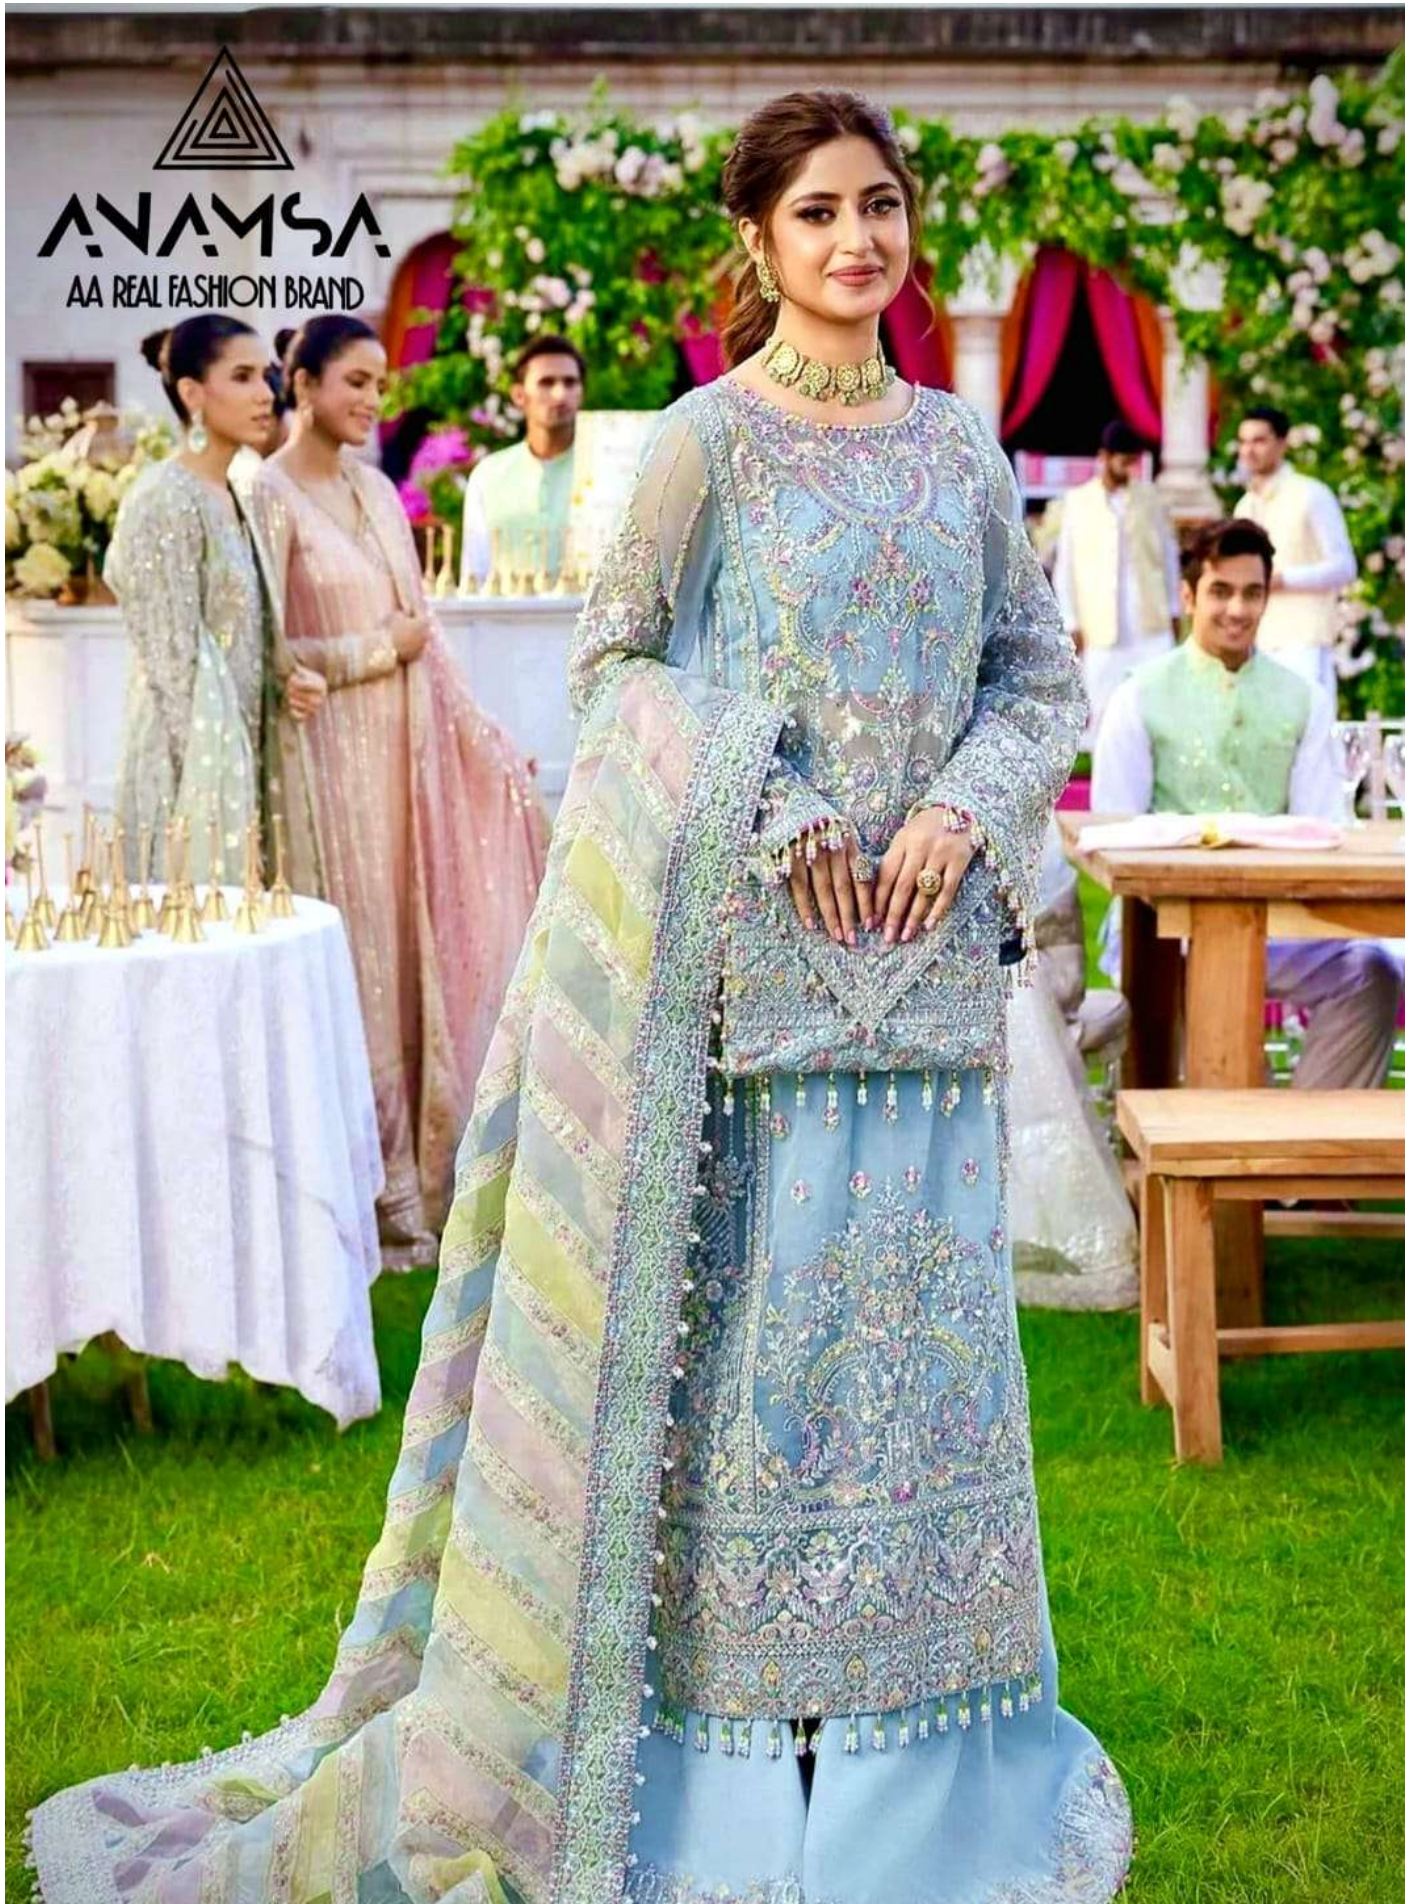

**ANAMSA**

AA REAL FASHION BRAND

**ANAMSA**

AA REAL FASHION BRAND

**TOP-** PURE FOX GEORGETTE WITH HEAVY EMBROIDERY AND SEQUENCE WORK  
**BOTTOMINNER-** DULL SHANTOON  
**DUPATTA-** PURE ORGANZA DIGITA PRINT FANCY DUPATTA AND HEAVY EMBROIDERY