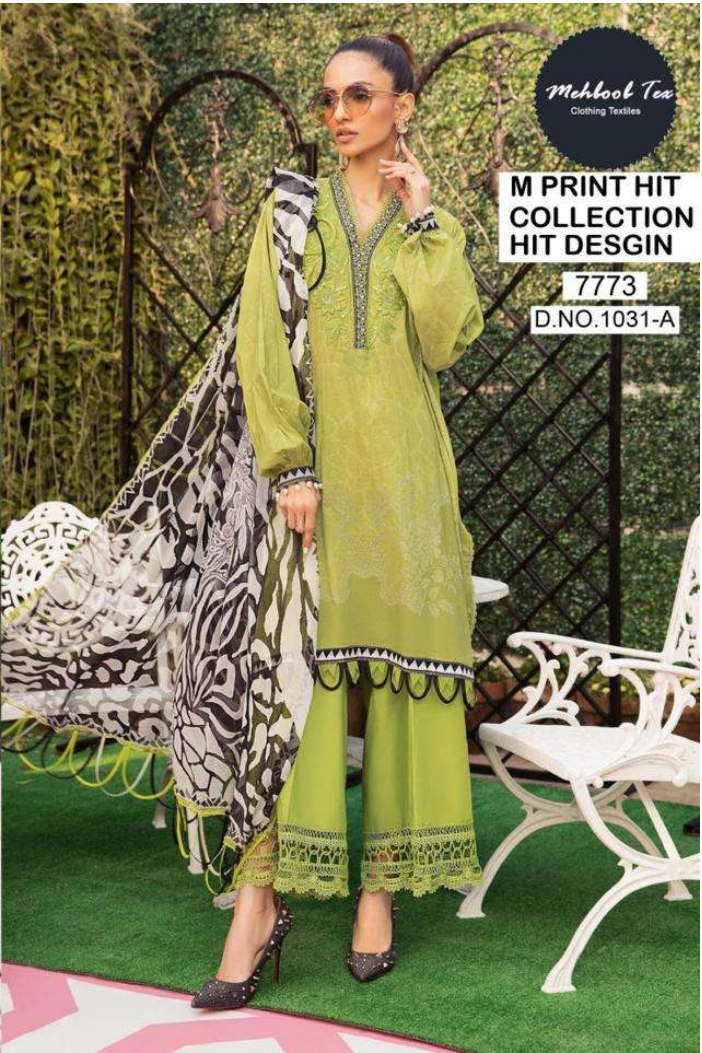

Mehlool Tea  
Clothing Textiles

Mehlool Tea  
Clothing Textiles

**M PRINT HIT  
COLLECTION  
HIT DESGIN**

**7773**

**D.NO.1031-D**

Mehlool Tea  
Clothing Textiles

Mehlool Tea  
Clothing Textiles

**M PRINT HIT  
COLLECTION  
HIT DESGIN**