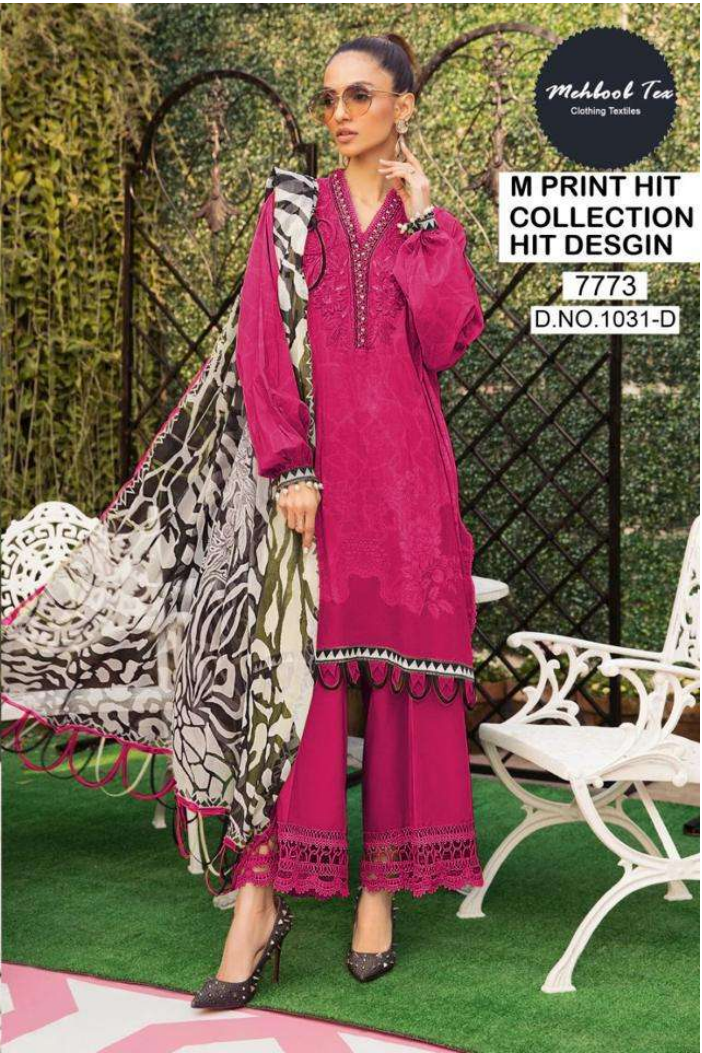

Mehboob Text  
Clothing Textiles

Mehboob Text  
Clothing Textiles

M PRINT HIT  
COLLECTION  
HIT DESGIN

7773

D.NO.1031-D

Mehlool Tea  
Clothing Textiles

Mehlool Tea  
Clothing Textiles

**M PRINT HIT  
COLLECTION  
HIT DESGIN**