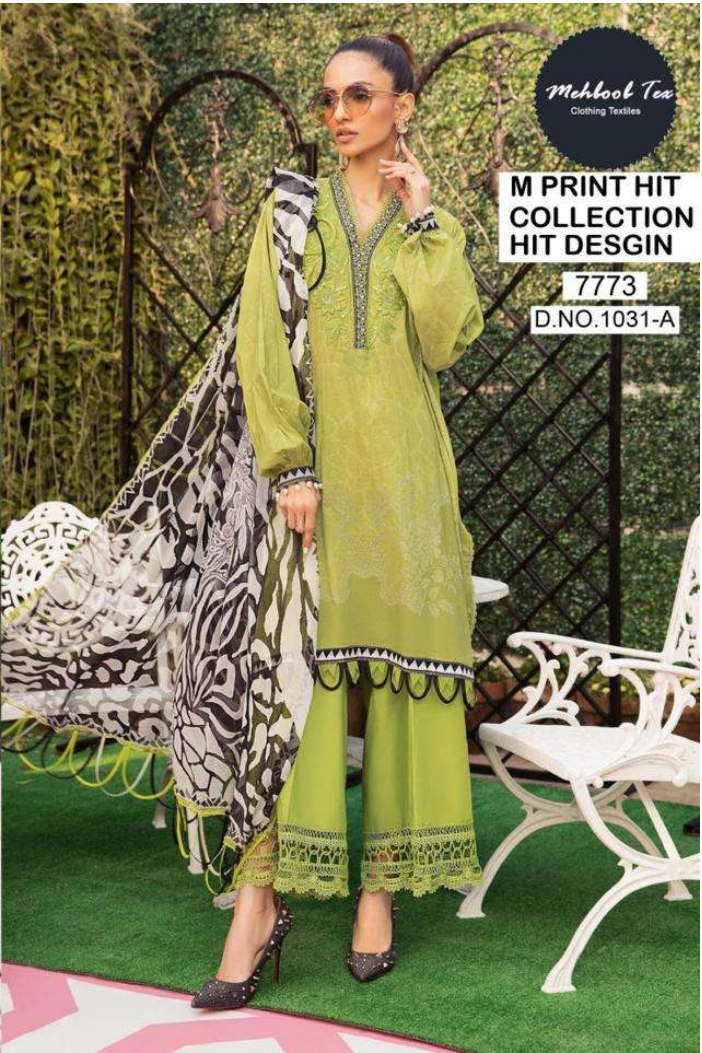

Mehboob Text  
Clothing Textiles

Mehboob Text  
Clothing Textiles

M PRINT HIT  
COLLECTION  
HIT DESGIN

7773

D.NO.1031-D

Mehlool Tea  
Clothing Textiles

Mehlool Tea  
Clothing Textiles

**M PRINT HIT  
COLLECTION  
HIT DESGIN**