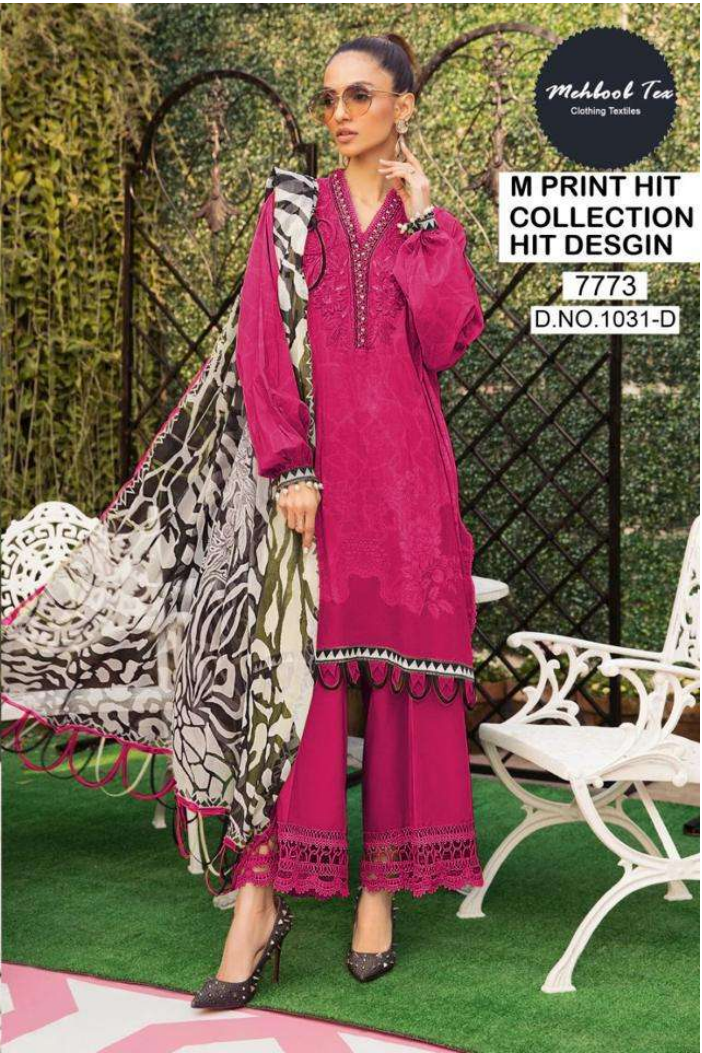

Mehlool Tea  
Clothing Textiles

Mehlool Tea  
Clothing Textiles

**M PRINT HIT  
COLLECTION  
HIT DESGIN**

**7773**

**D.NO.1031-D**

Mehlool Tea  
Clothing Textiles

Mehlool Tea  
Clothing Textiles

**M PRINT HIT  
COLLECTION  
HIT DESGIN**