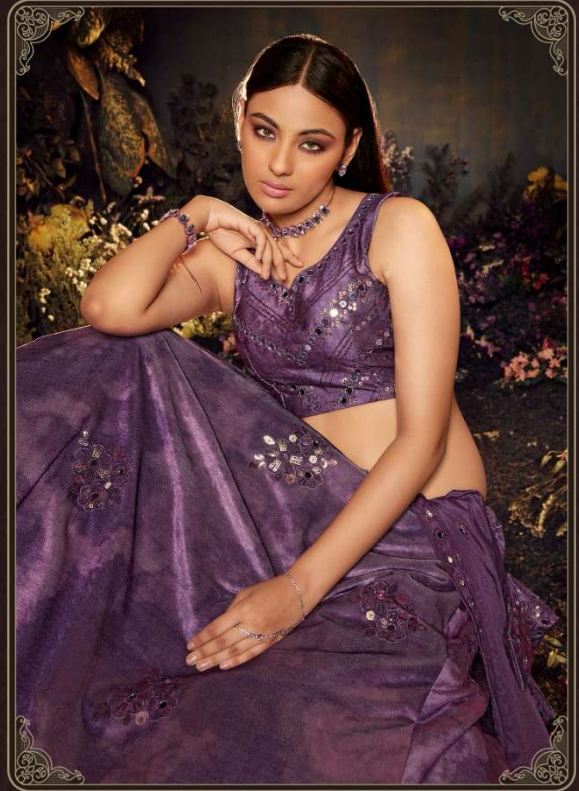

# BRIDESMAID

VOL.28

bhkala

शुभकला bhkala

bhkala

# BRIDESMAID

VOL. 28

Design NO. (SKU)	Main Color	Lehenga Fabric	Choli Fabric	Dupatta Fabric	Size (Semi-Stitched)	Lehenga Work	Choli Work	Dupatta Work	Choli Length MTR	Lehenga Length MTR	Dupatta Length MTR	Weight
2271	Dusty Pink	Velvet	Velvet	Georgette	UPTO 42 BUST AND WAIST	Sibburi Print With Sequince Embroidery And Mirror Work	Sibburi Print With Sequince Embroidery And Mirror Work	Sequince Embroidered Work	0.80 MTR	42 INCH	2.40 MTR	2 KG
2272	Sky Blue	Velvet	Velvet	Art Silk	UPTO 42 BUST AND WAIST	Sibburi Print With Sequince Embroidery And Mirror Work	Sibburi Print With Sequince Embroidery And Mirror Work	Sibburi Print With Sequince Embroidery And Mirror Work	0.80 MTR	42 INCH	2.30 MTR	2 KG
2273	Blue	Velvet	Velvet	Art Silk	UPTO 42 BUST AND WAIST	Sibburi Print With Sequince Embroidery And Mirror Work	Sibburi Print With Sequince Embroidery And Mirror Work	Sibburi Print With Sequince Embroidery And Mirror Work	0.80 MTR	42 INCH	2.40 MTR	2 KG
2274	Purple	Velvet	Velvet	Art Silk	UPTO 42 BUST AND WAIST	Sibburi Print With Sequince Embroidery And Mirror Work	Sibburi Print With Sequince Embroidery And Mirror Work	Sibburi Print With Sequince Embroidery And Mirror Work	0.80 MTR	42 INCH	2.40 MTR	2 KG
2275	Turquoise Orange	Velvet	Velvet	Art Silk	UPTO 42 BUST AND WAIST	Sibburi Print With Sequince Embroidery And Mirror Work	Sibburi Print With Sequince Embroidery And Mirror Work	Sibburi Print With Sequince Embroidery And Mirror Work	0.80 MTR	42 INCH	2.40 MTR	2 KG