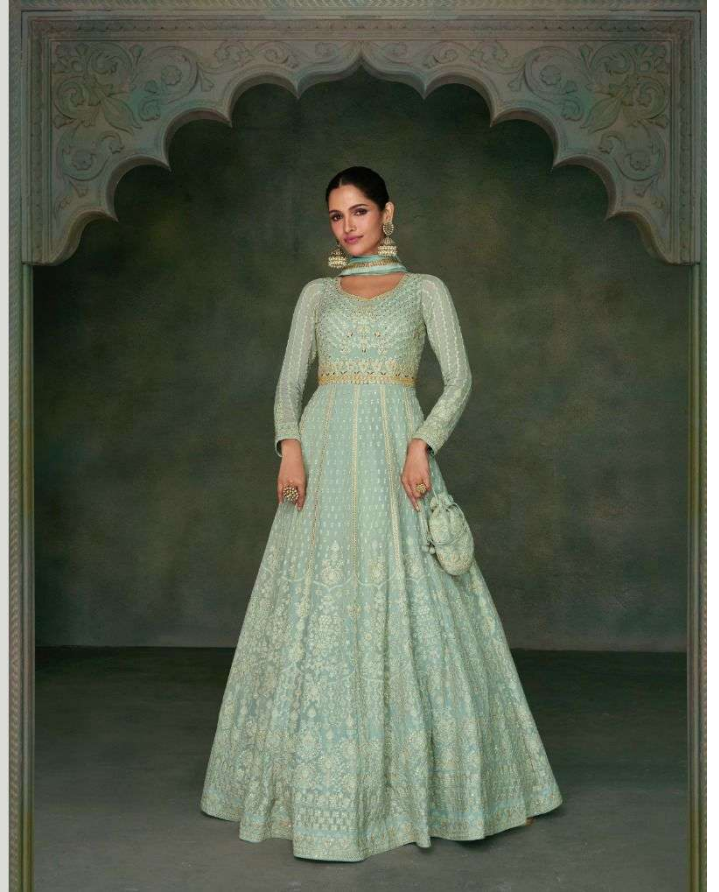

SAYURI[®]
Designer

NAYAAB

SAYURI[®]
—Designer

D NO : 5348
Sayuri Designer

D NO : 5350
Sayuri Designer

5348

5349

5350