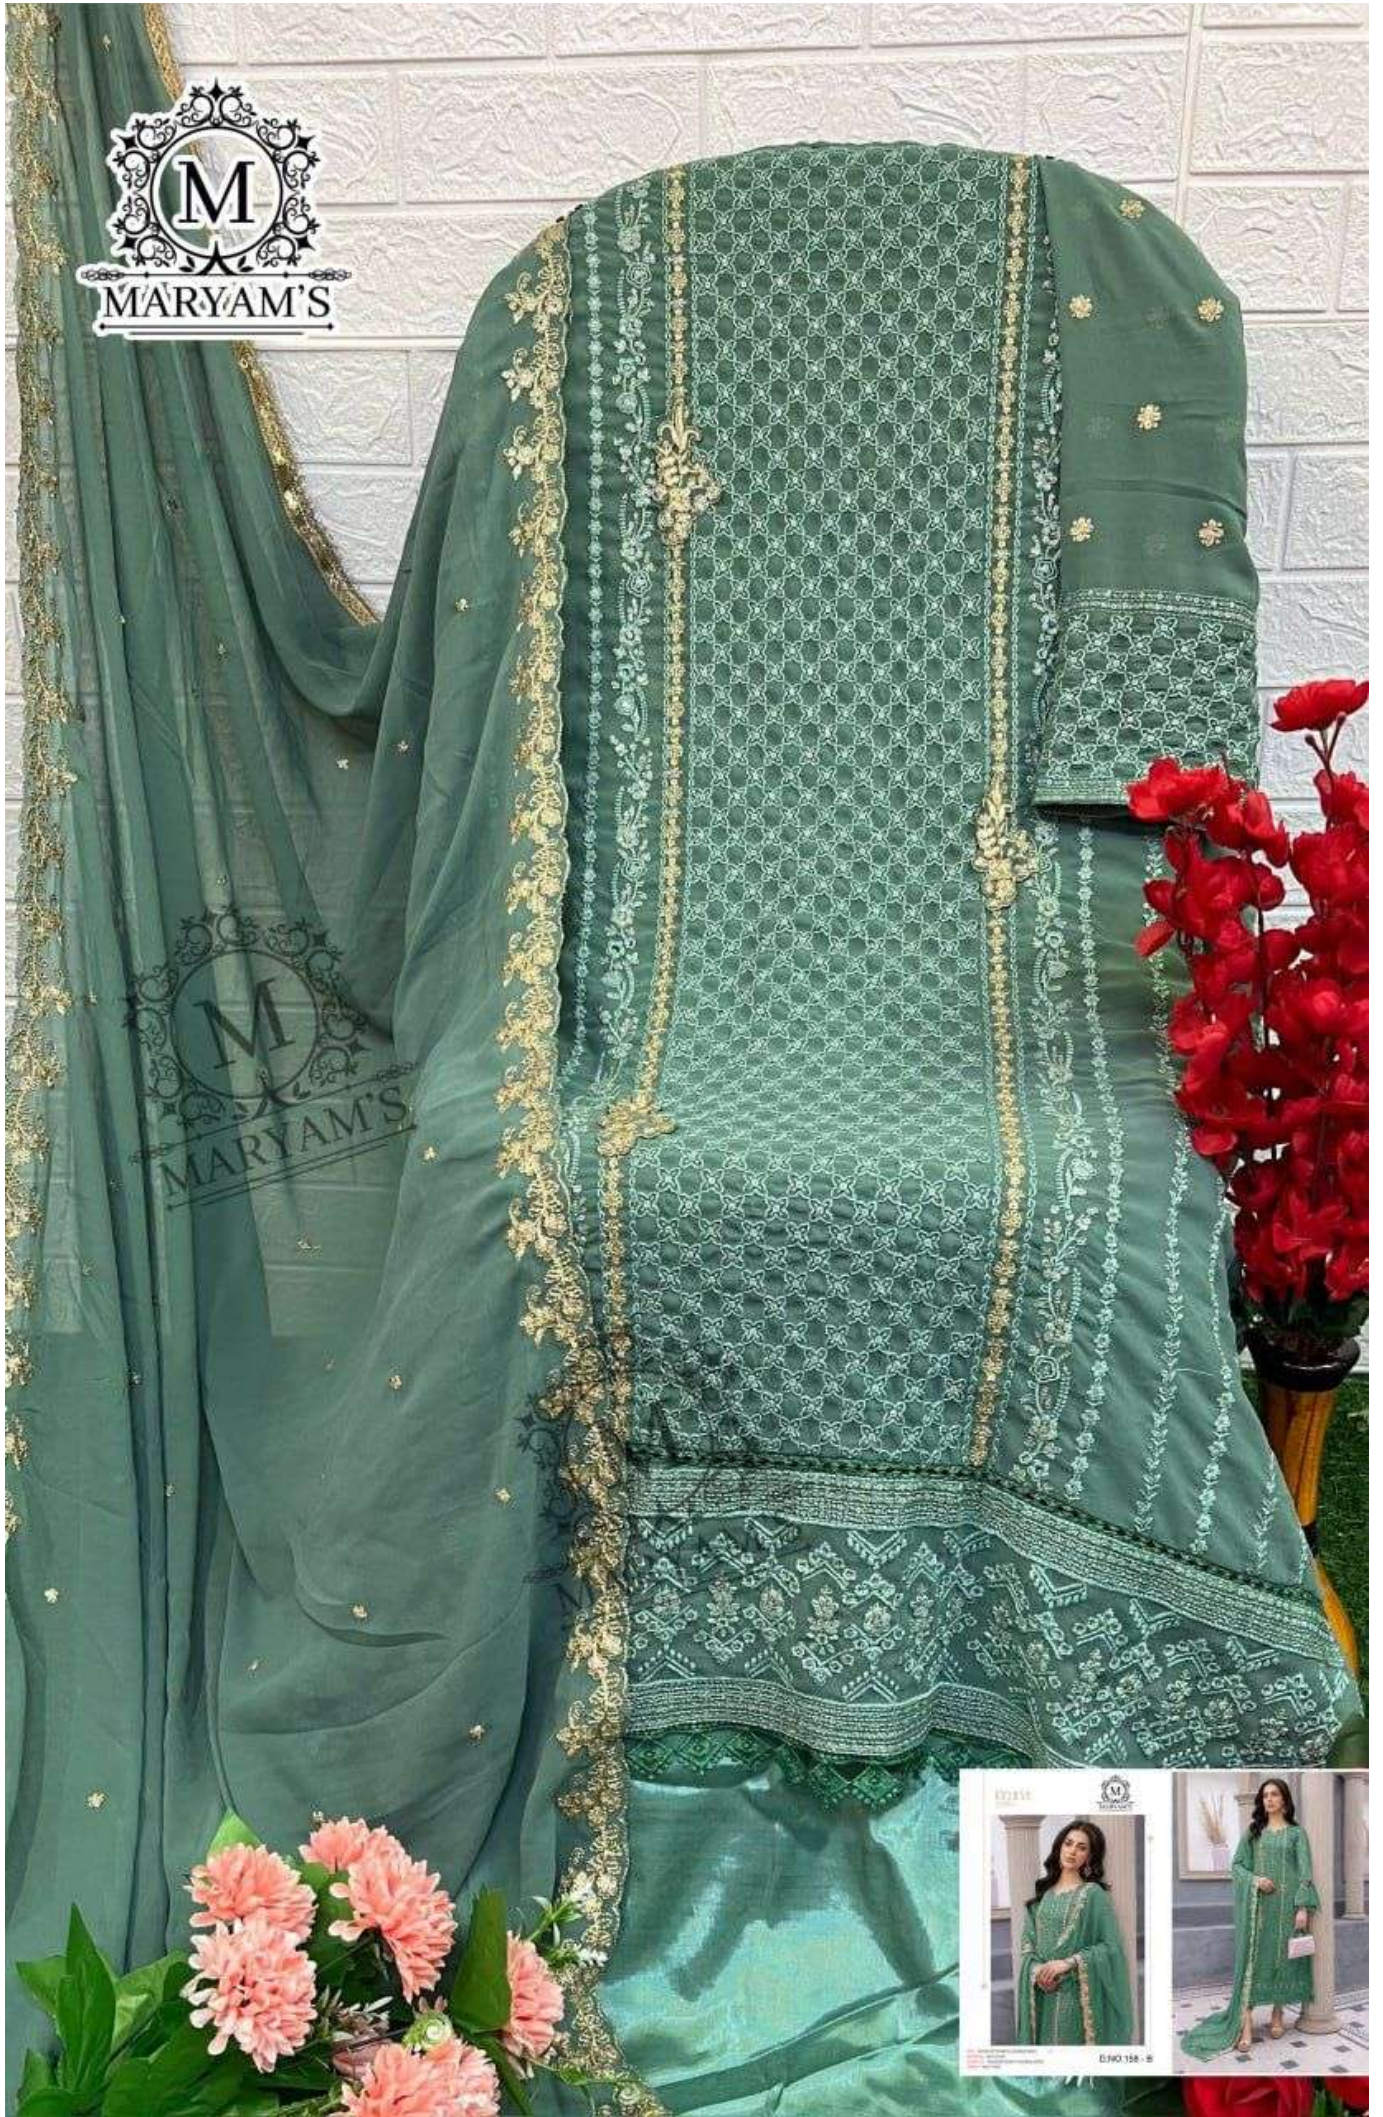

BELIEVE
Your Own Style

TOP - GEORGETTE WITH EMBROIDERY
BOTTOM - SANTOON
DUPATTA GEORGETTE WITH EMBROIDERY
INEER - SANTOON

D.NO.158 - A

BELIEVE
Your Own Style

TOP - GEORGETTE WITH EMBROIDERY
BOTTOM - SANTOON
DUPATTA GEORGETTE WITH EMBROIDERY
INEER - SANTOON

D.NO.158 - A

BELIEVE
Your Own Style

TOP - GEORGETTE WITH EMBROIDERY
BOTTOM - SANTOON
DUPATTA GEORGETTE WITH EMBROIDERY
INEER - SANTOON

D.NO.158 - B

BELIEVE
Your Own Style

TOP - GEORGETTE WITH EMBROIDERY
BOTTOM - SANTOON
DUPATTA GEORGETTE WITH EMBROIDERY
INEER - SANTOON

D.NO.158 - C

BELIEVE
Your Own Style

TOP - GEORGETTE WITH EMBROIDERY
BOTTOM - SANTOON
DUPATTA GEORGETTE WITH EMBROIDERY
INEER - SANTOON

D.NO.158 - D

TOP - GEORGETTE WITH EMBROIDERY
BOTTOM - SANTOON
DUPATTA GEORGETTE WITH EMBROIDERY
INER - SANTOON