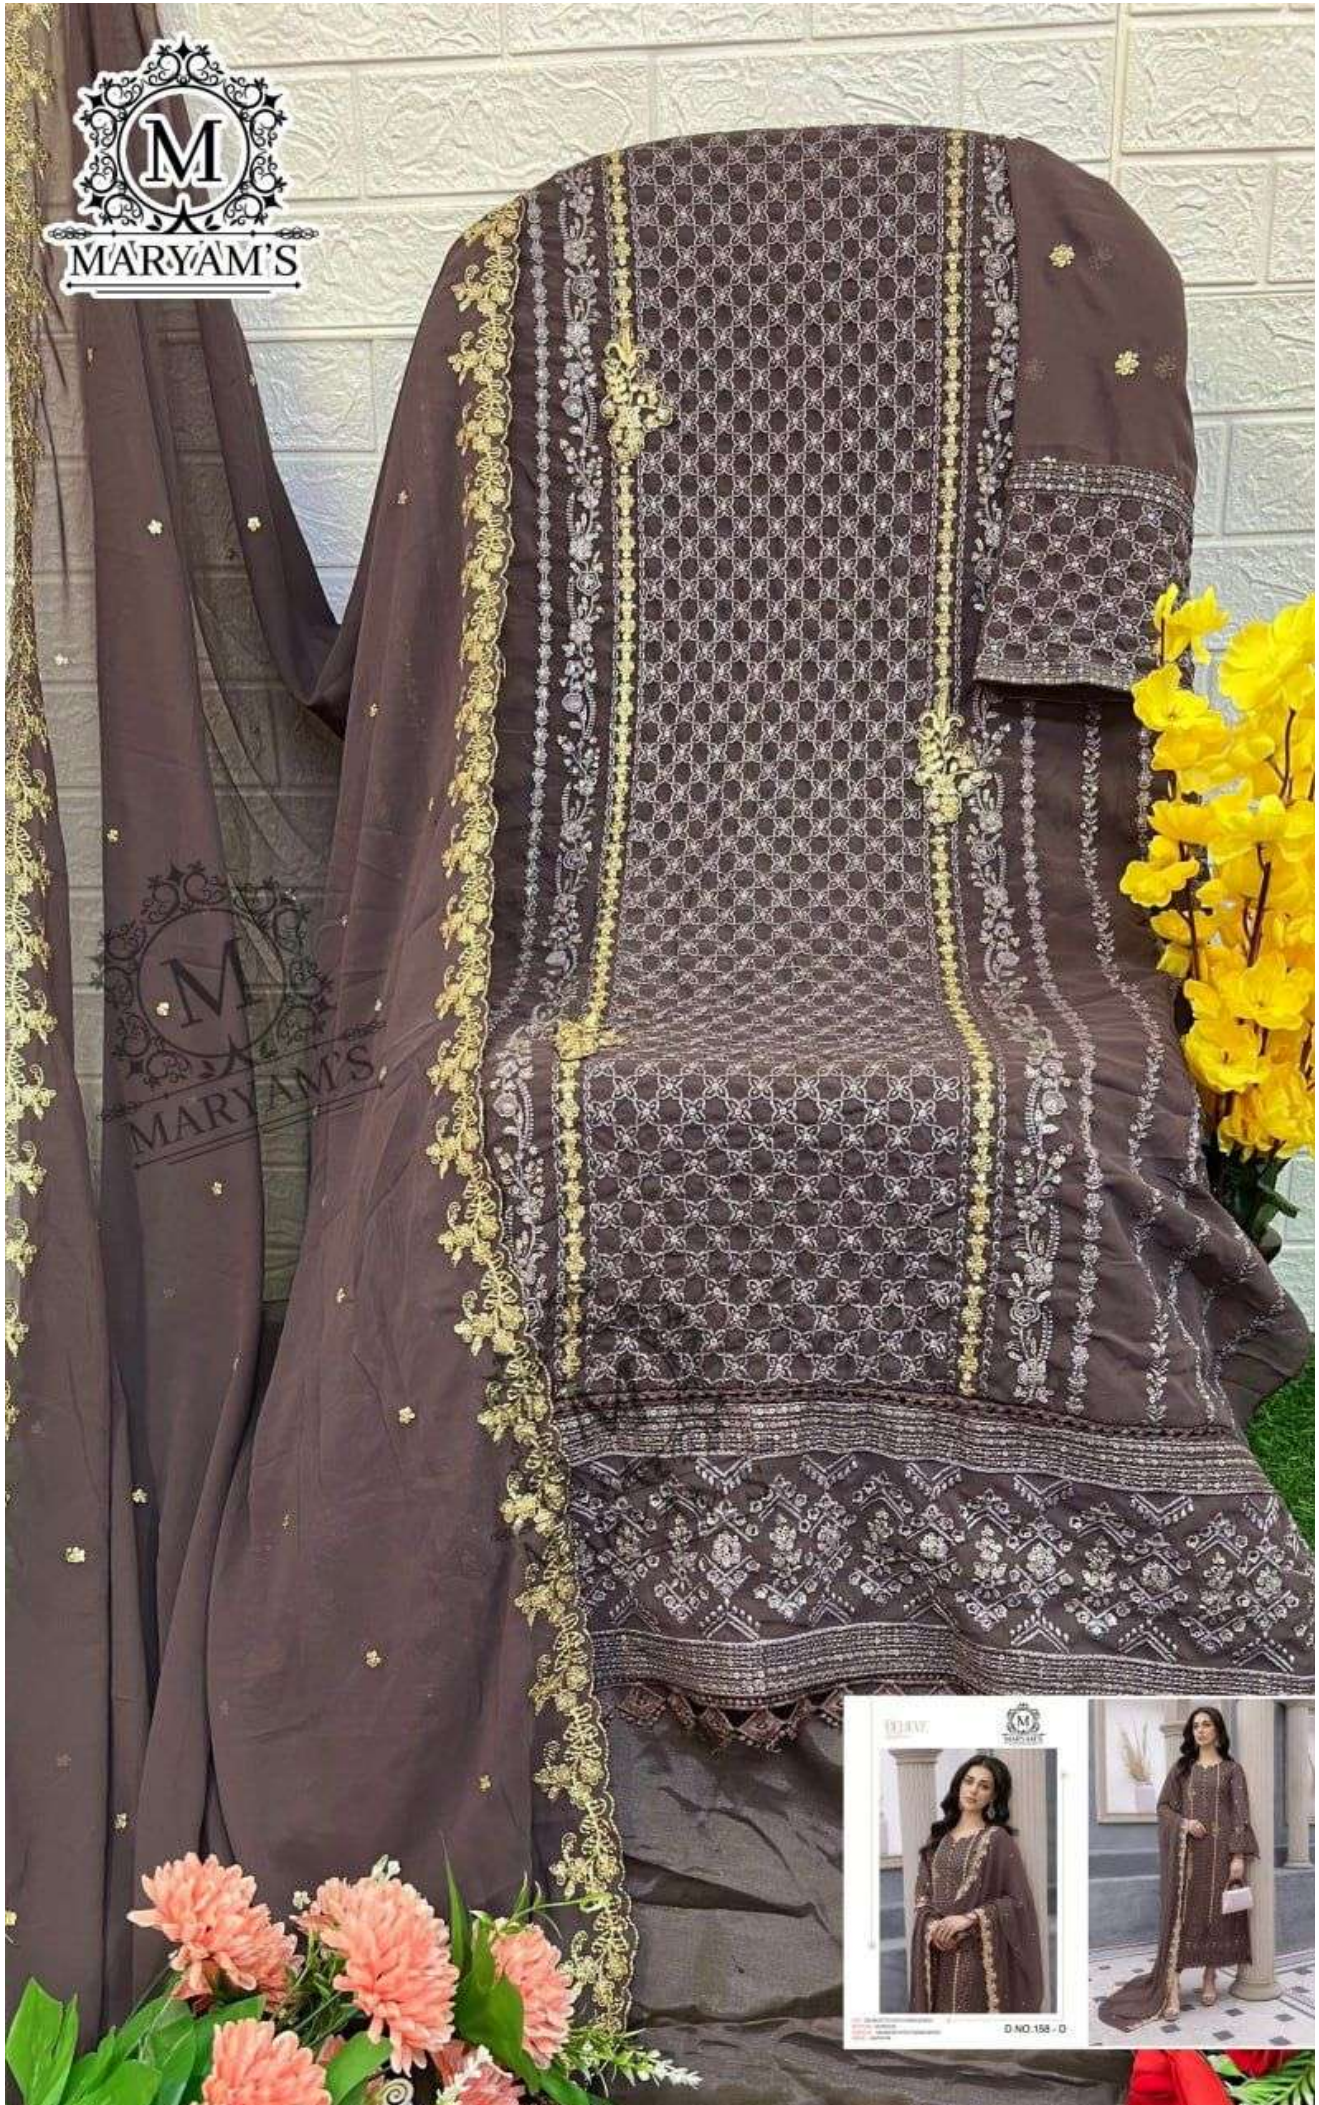

BELIEVE
Your Own Style

TOP - GEORGETTE WITH EMBROIDERY
BOTTOM - SANTOON
DUPATTA GEORGETTE WITH EMBROIDERY
INEER - SANTOON

D.NO.158 - A

BELIEVE
Your Own Style

TOP - GEORGETTE WITH EMBROIDERY
BOTTOM - SANTOON
DUPATTA GEORGETTE WITH EMBROIDERY
INEER - SANTOON

D.NO.158 - C

BELIEVE
Your Own Style

TOP - GEORGETTE WITH EMBROIDERY
BOTTOM - SANTOON
DUPATTA GEORGETTE WITH EMBROIDERY
INEER - SANTOON

D.NO.158 - D

TOP - GEORGETTE WITH EMBROIDERY
BOTTOM - SANTOON
DUPATTA GEORGETTE WITH EMBROIDERY
INER - SANTOON