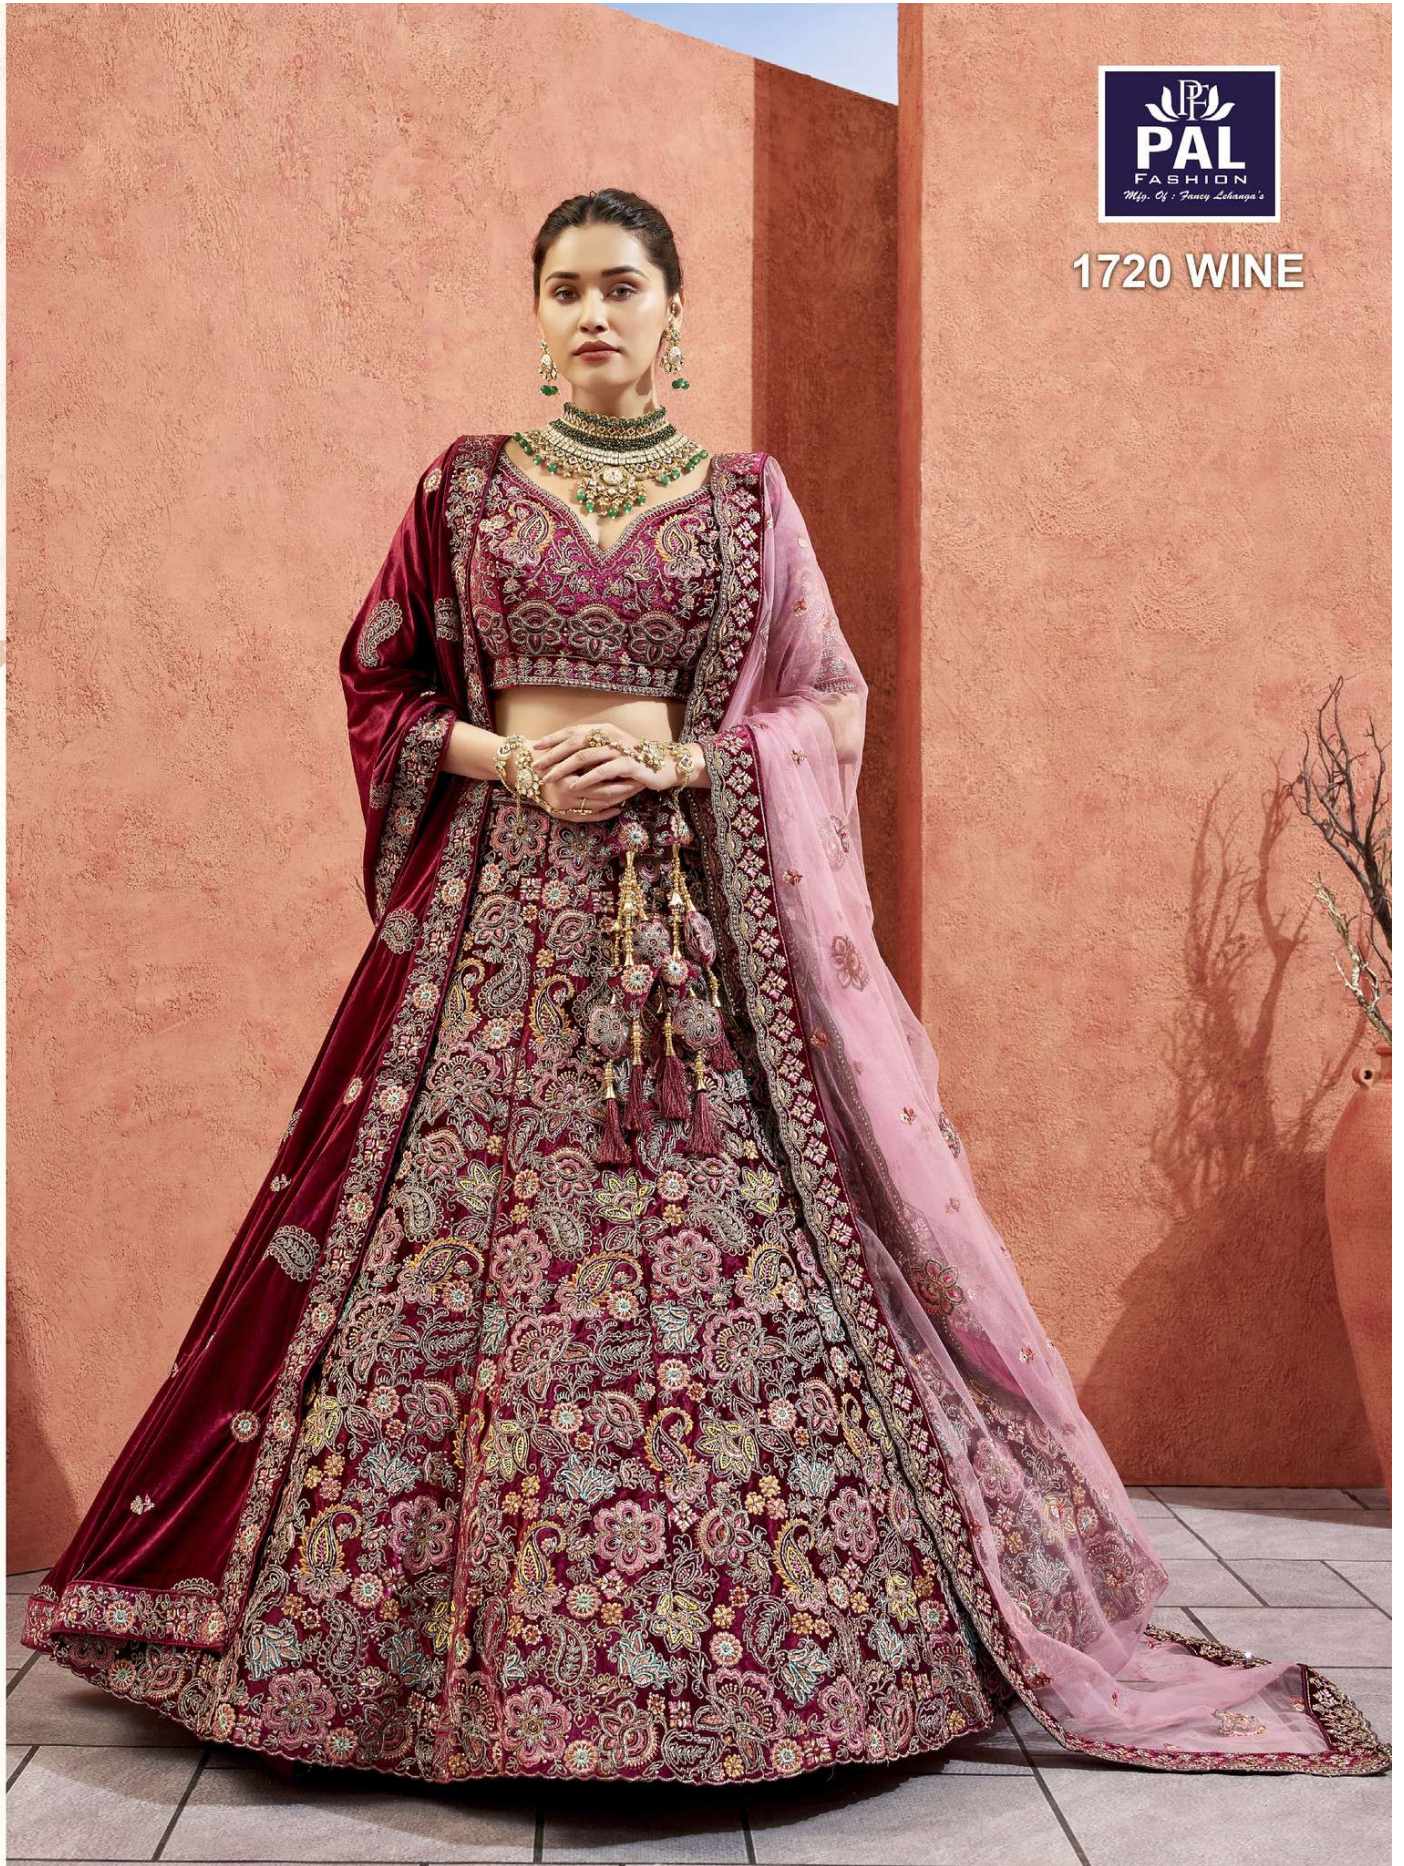

PF
PAL
FASHION
Mfg. Of : Fancy Lehanga's

1719-OFF-WHITE

PF
PAL
FASHION
Mfg. Of : Fancy Lehanga's

1719-RED

1720 RAMA

1720 WHITE

1720 WINE

1720 T. BLUE

1721 PISTA

1724 MAROON

1724 RANI

1725 GREEN

1725 BLUE

1726 MAROON

1726 WINE

1727 CHICKOO

1727 CHICKOO

1728 CHICKOO

1728 PINK