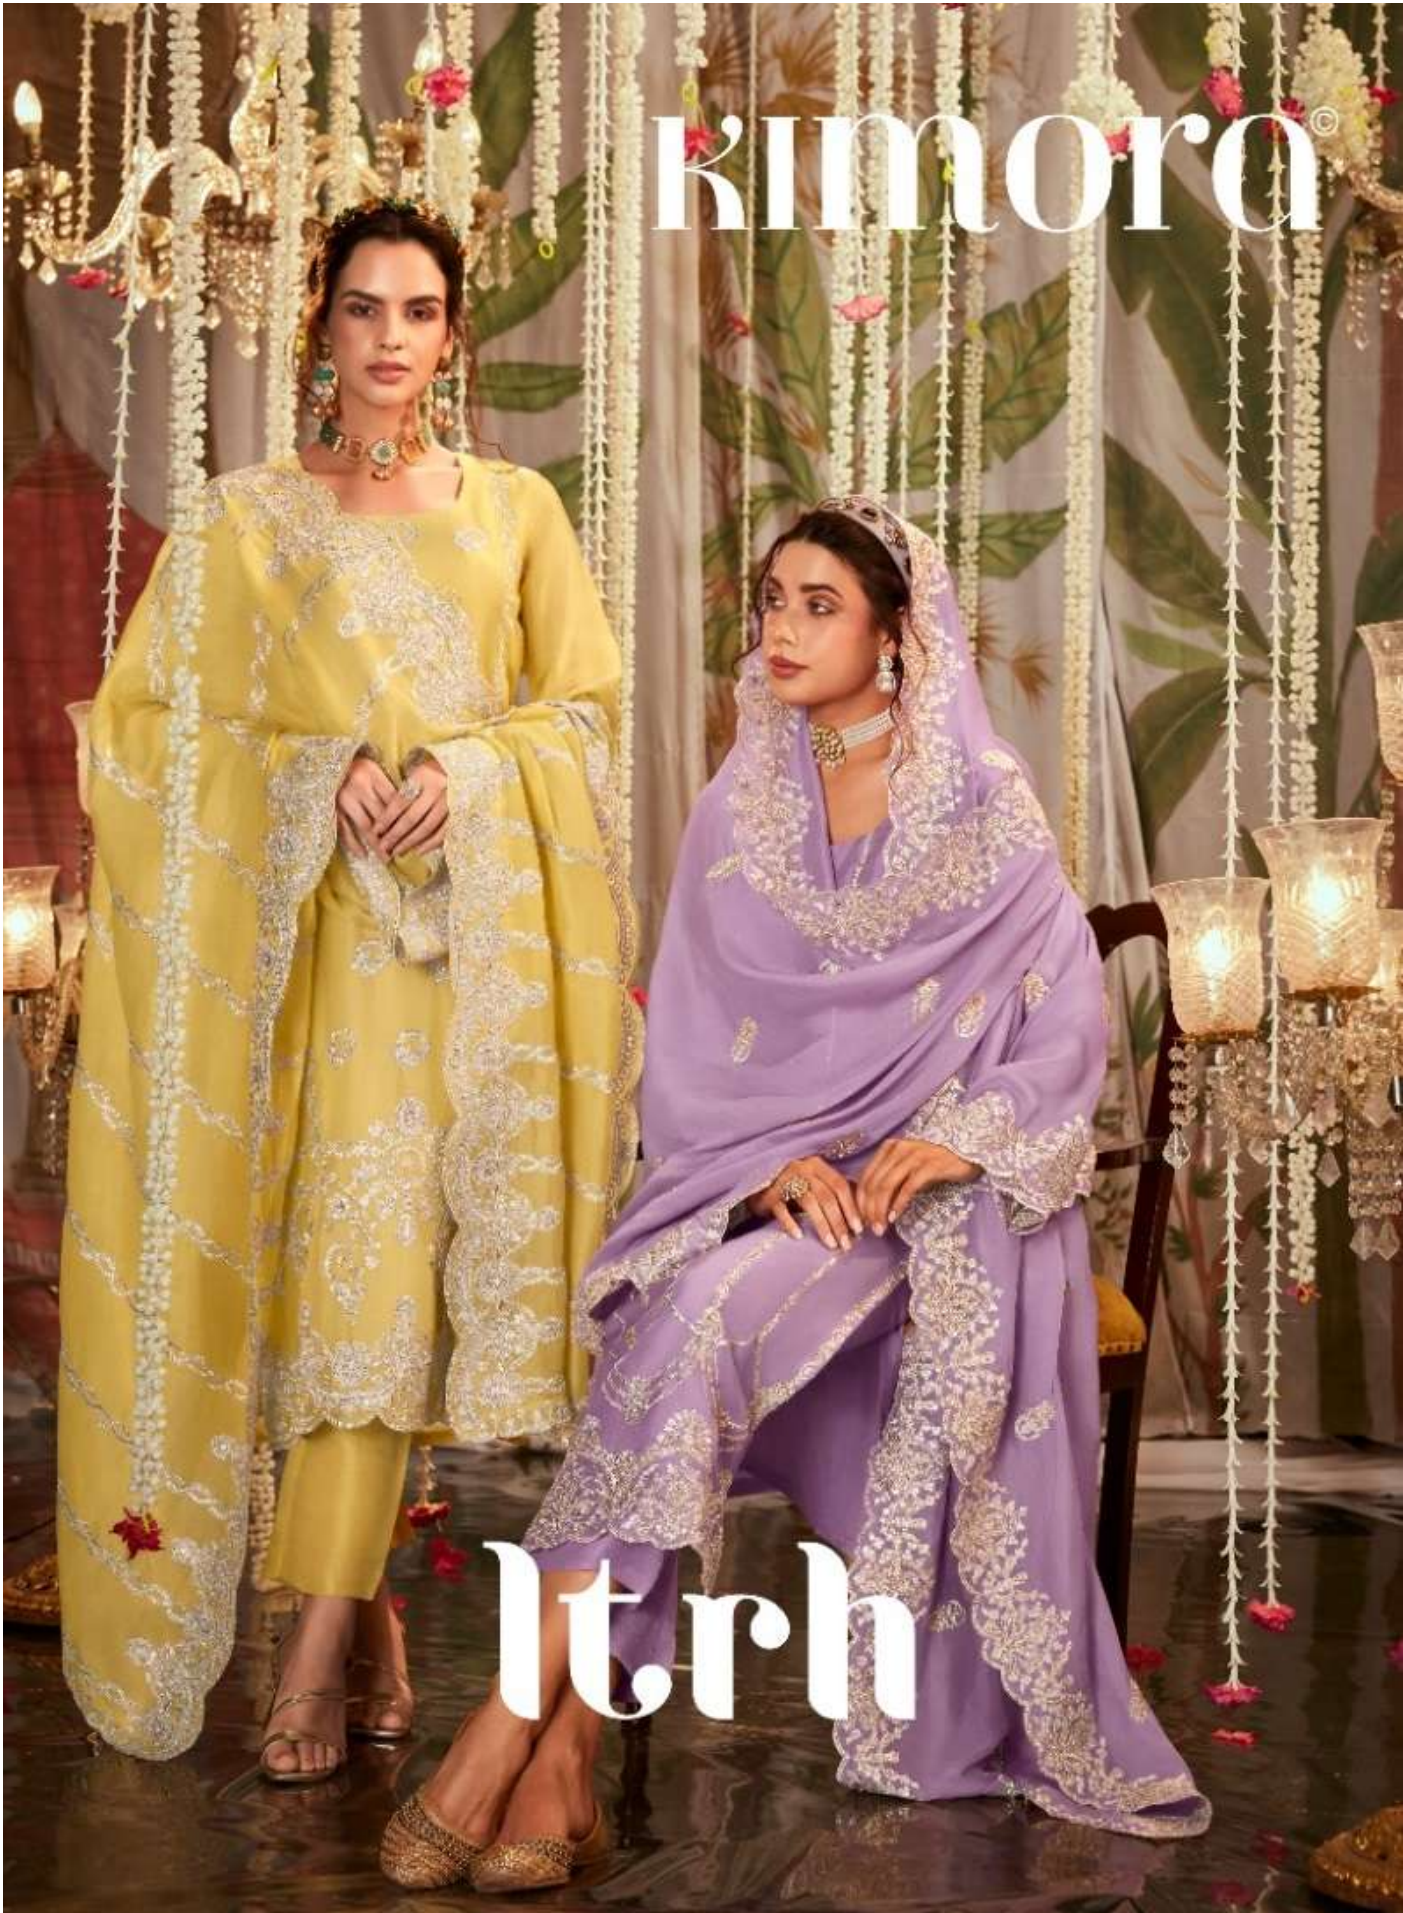

kimoro®

ltrh

• KIMORI •

KIMORO

KIMONO

2144

KIMORO

2148

ltrh

TOP

TOP PURE ORGANZA WITH PLACEMENT SONA CHANDI EMBROIDERY
ON FRONT SCALLOPED BORDER ON HEMLINE AND
SLEEVES WITH MODALE SILK INNER

DUPATTA

PURE ORGANZA WITH PLACEMENT SONA CHANDI EMBROIDERY
AND SCALLOPED BORDER

BOTTOM

MODALE SILK

KIMORA[®]

2141

2142

2143

2144

2145