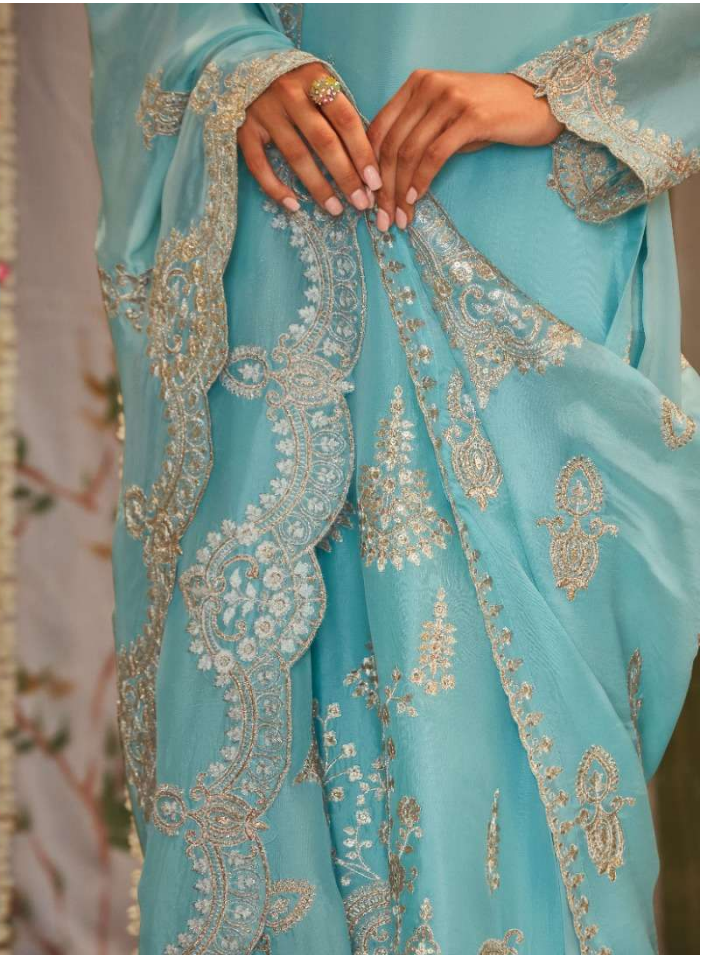

kimoro®

ltrh

• KIMORI •

KIMORO

KIMONO

2144

KIMORO

2148

ltrh

TOP

TOP PURE ORGANZA WITH PLACEMENT SONA CHANDI EMBROIDERY
ON FRONT SCALLOPED BORDER ON HEMLINE AND
SLEEVES WITH MODALE SILK INNER

DUPATTA

PURE ORGANZA WITH PLACEMENT SONA CHANDI EMBROIDERY
AND SCALLOPED BORDER

BOTTOM

MODALE SILK

KIMORA[®]

2141

2142

2143

2144

2145