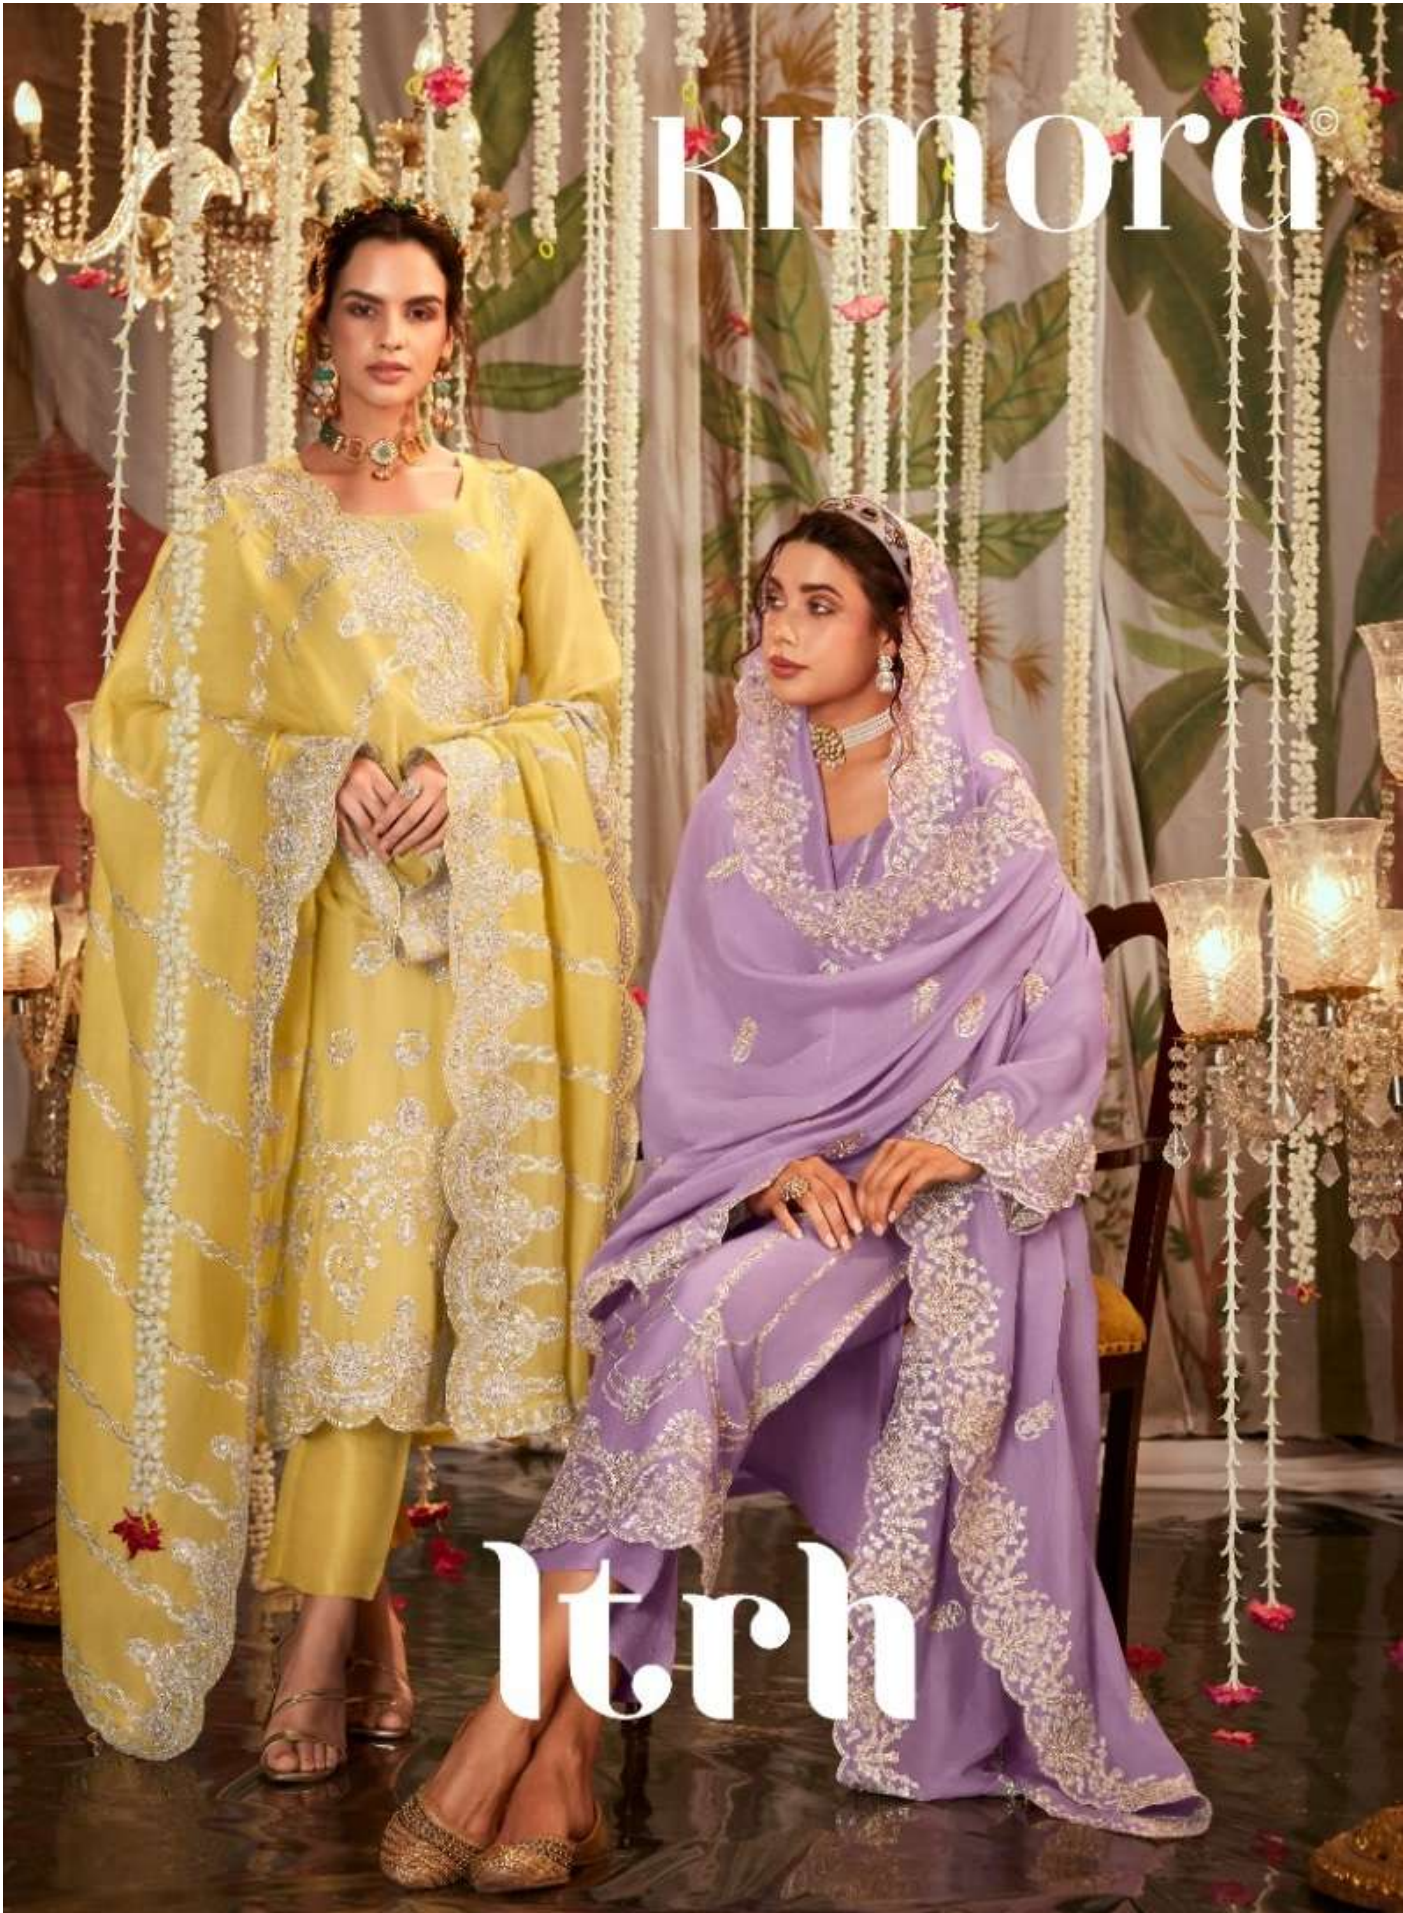

kimoro®

ltrh

• KIMORI •

2141

KIMORO

KIMONO

2144

KIMORA

## TOP

TOP PURE ORGANZA WITH PLACEMENT SONA CHANDI EMBROIDERY  
ON FRONT SCALLOPED BORDER ON HEMLINE AND  
SLEEVES WITH MODALE SILK INNER

## DUPATTA

PURE ORGANZA WITH PLACEMENT SONA CHANDI EMBROIDERY  
AND SCALLOPED BORDER