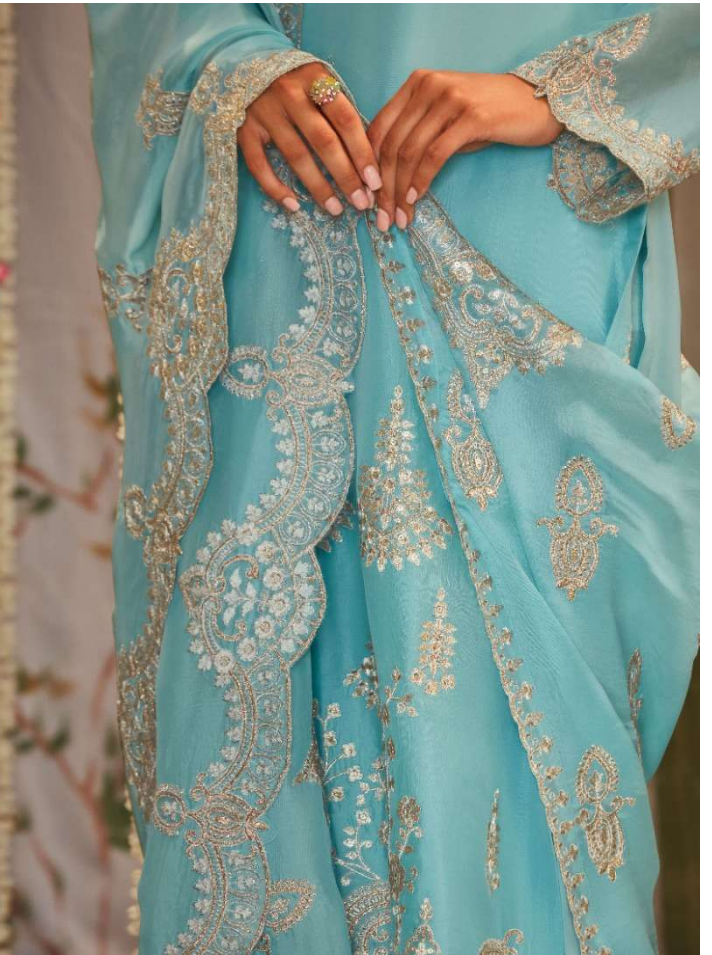

kimoro®

ltrh

• KIMORI •

2141

KIMORO

KIMONO

2144

KIMORA

KIMORO

2148

## TOP

TOP PURE ORGANZA WITH PLACEMENT SONA CHANDI EMBROIDERY  
ON FRONT SCALLOPED BORDER ON HEMLINE AND  
SLEEVES WITH MODALE SILK INNER

## DUPATTA

PURE ORGANZA WITH PLACEMENT SONA CHANDI EMBROIDERY  
AND SCALLOPED BORDER