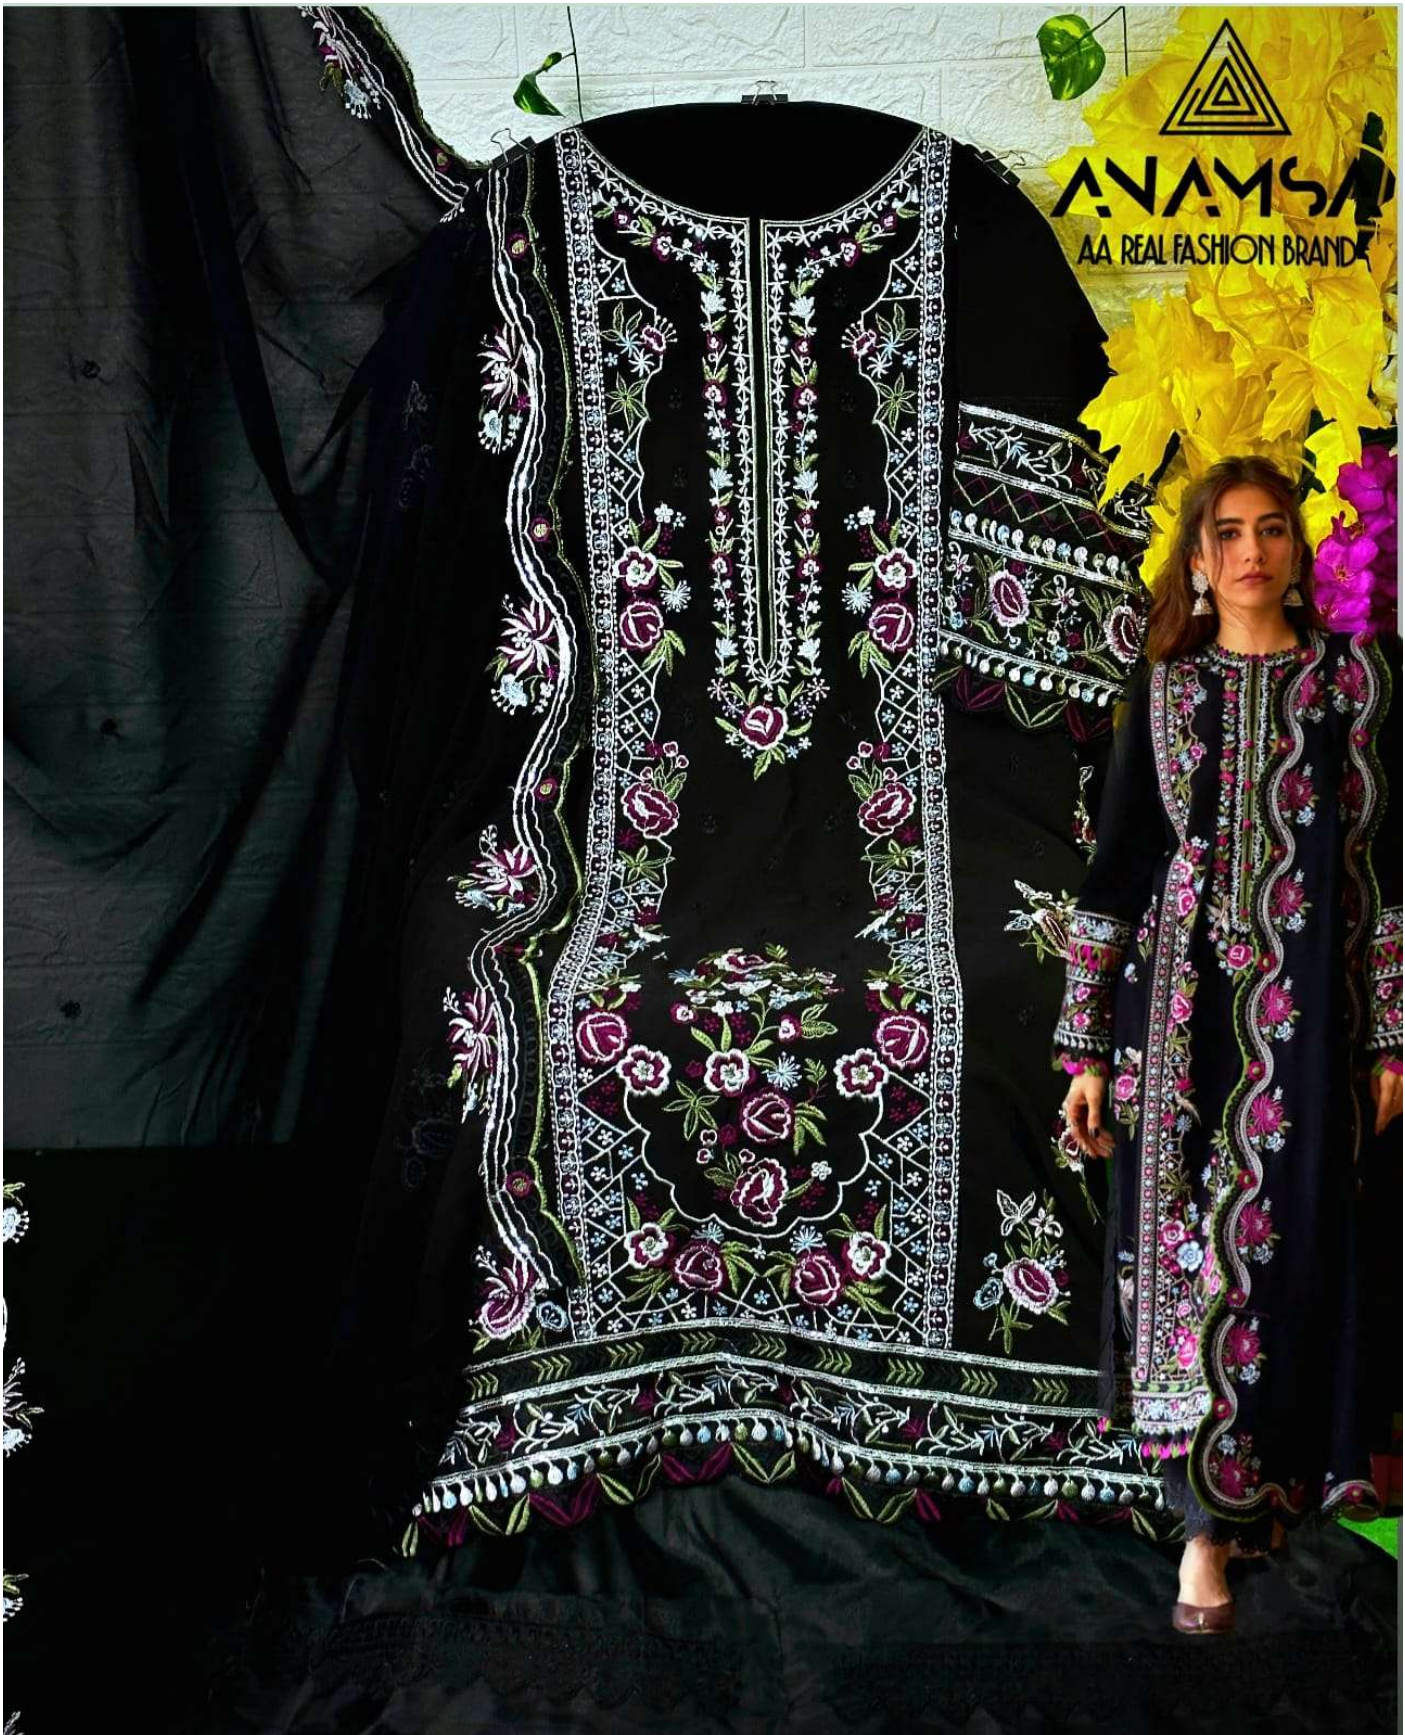

ANAMSA
A REAL FASHION BRAND

ANAMSA
A REAL FASHION BRAND

ANAMSA
AA REAL FASHION BRAND

TOP- PURE FOX GEORGETTE WITH HEAVY EMBROIDERY AND SEQUENCE WORK
BOTTOM/INNER- DULL SHANTOON
DUPATTA- PURE GEORGETTE FANCY DUPATTA AND HEAVY EMBROIDERY