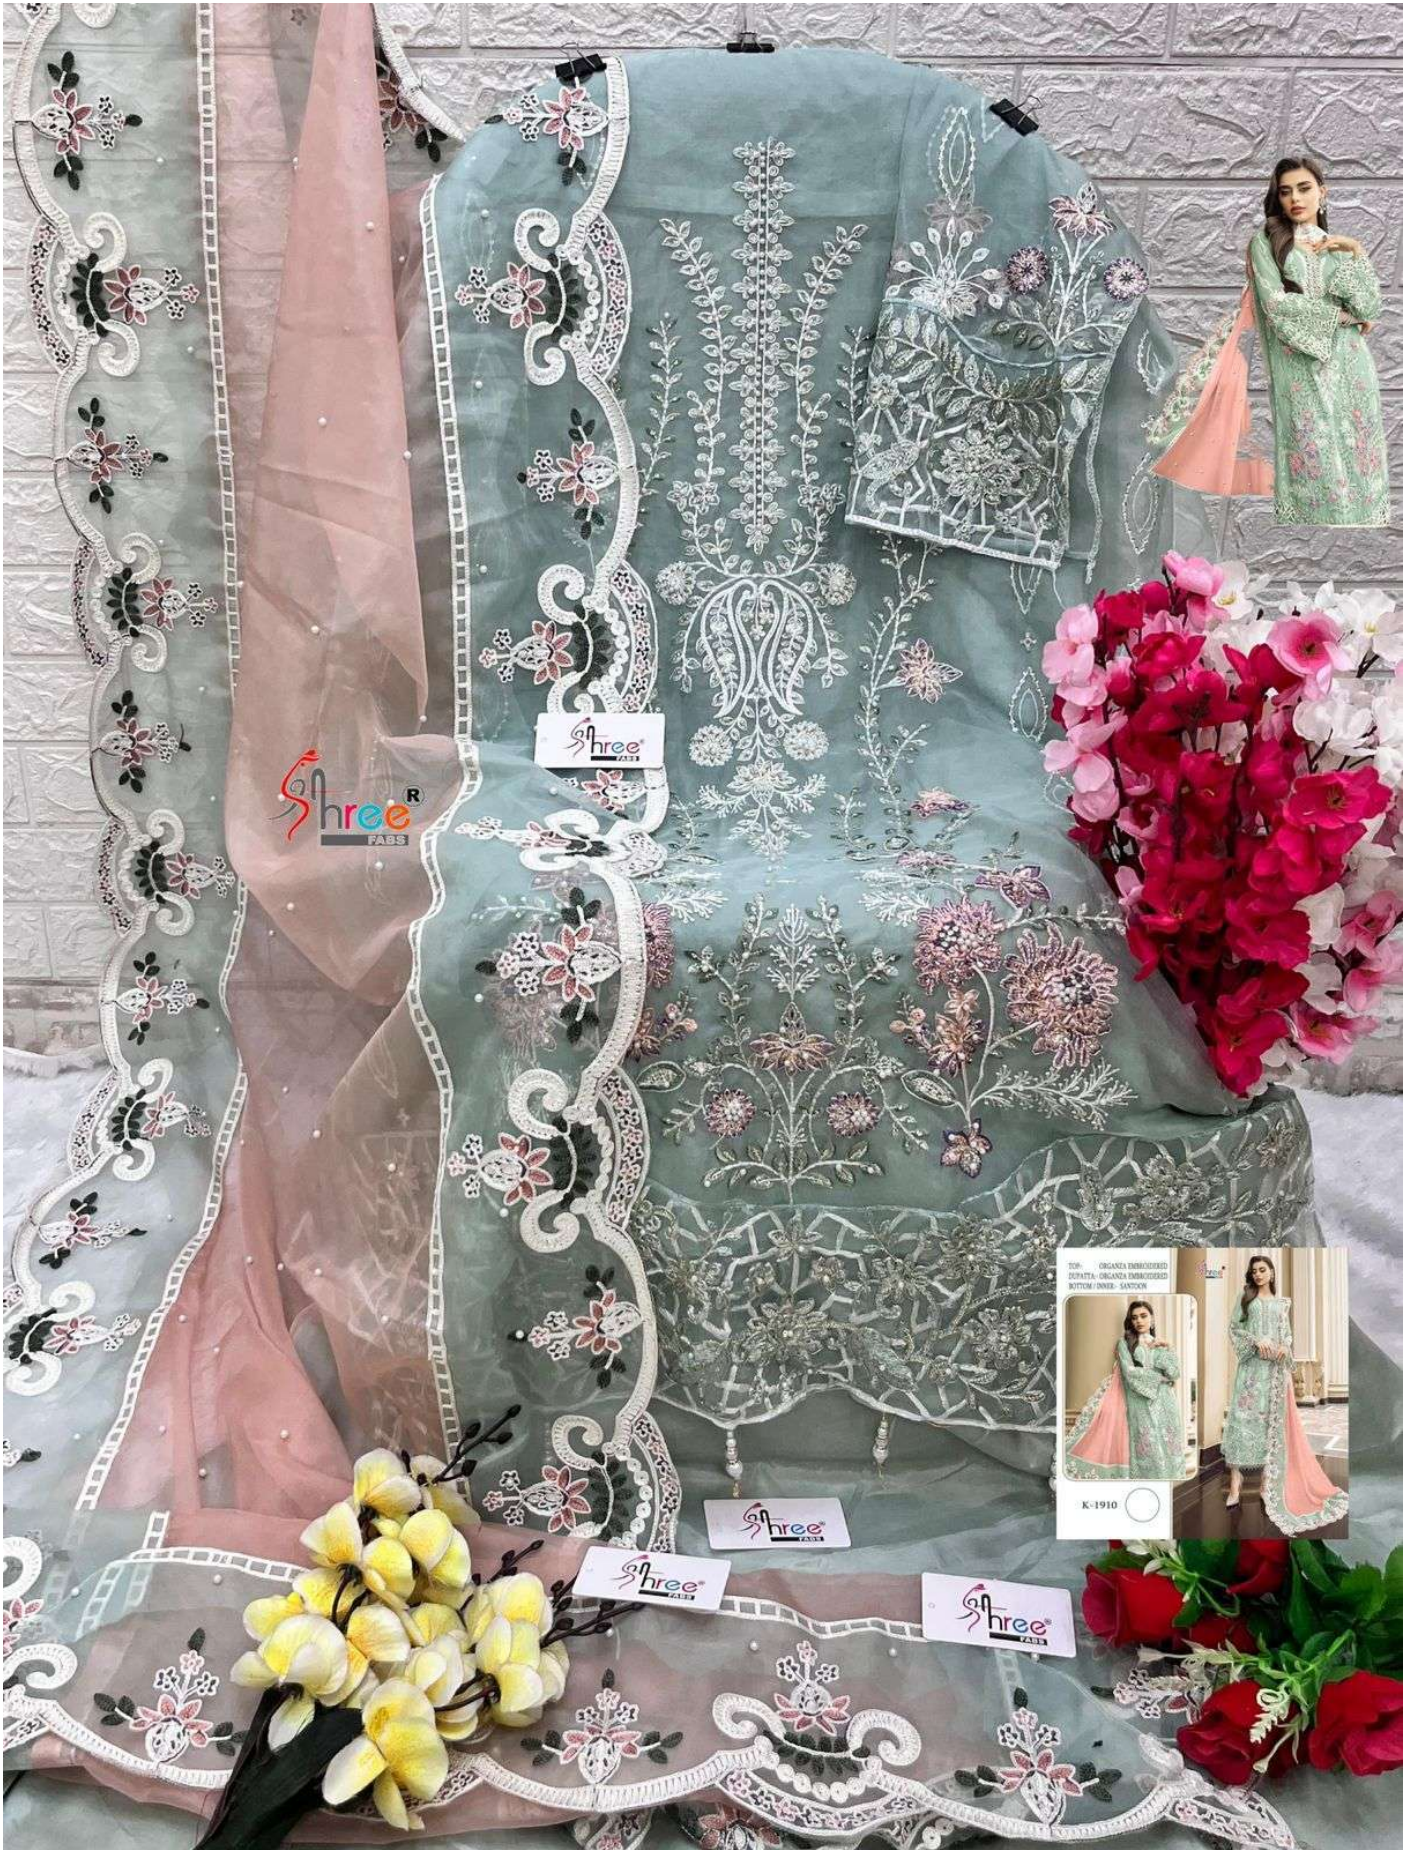

TOP:- ORGANZA EMBROIDERED
DUPATTA:- ORGANZA EMBROIDERED
BOTTOM / INNER:- SANTOON

K-1910

TOP:- ORGANZA EMBROIDERED
DUPATTA:- ORGANZA EMBROIDERED
BOTTOM / INNER:- SANTOON

K-1910

Shree[®]
FABRS

Shree[®]
FABRS

Shree[®]
FABRS

Shree[®]
FABRS

Shree[®]
FABRS

TOP - ORGANZA EMBROIDERED
DUPATTA - ORGANZA EMBROIDERED
BOTTOM / INNER - SATTON

K-1910