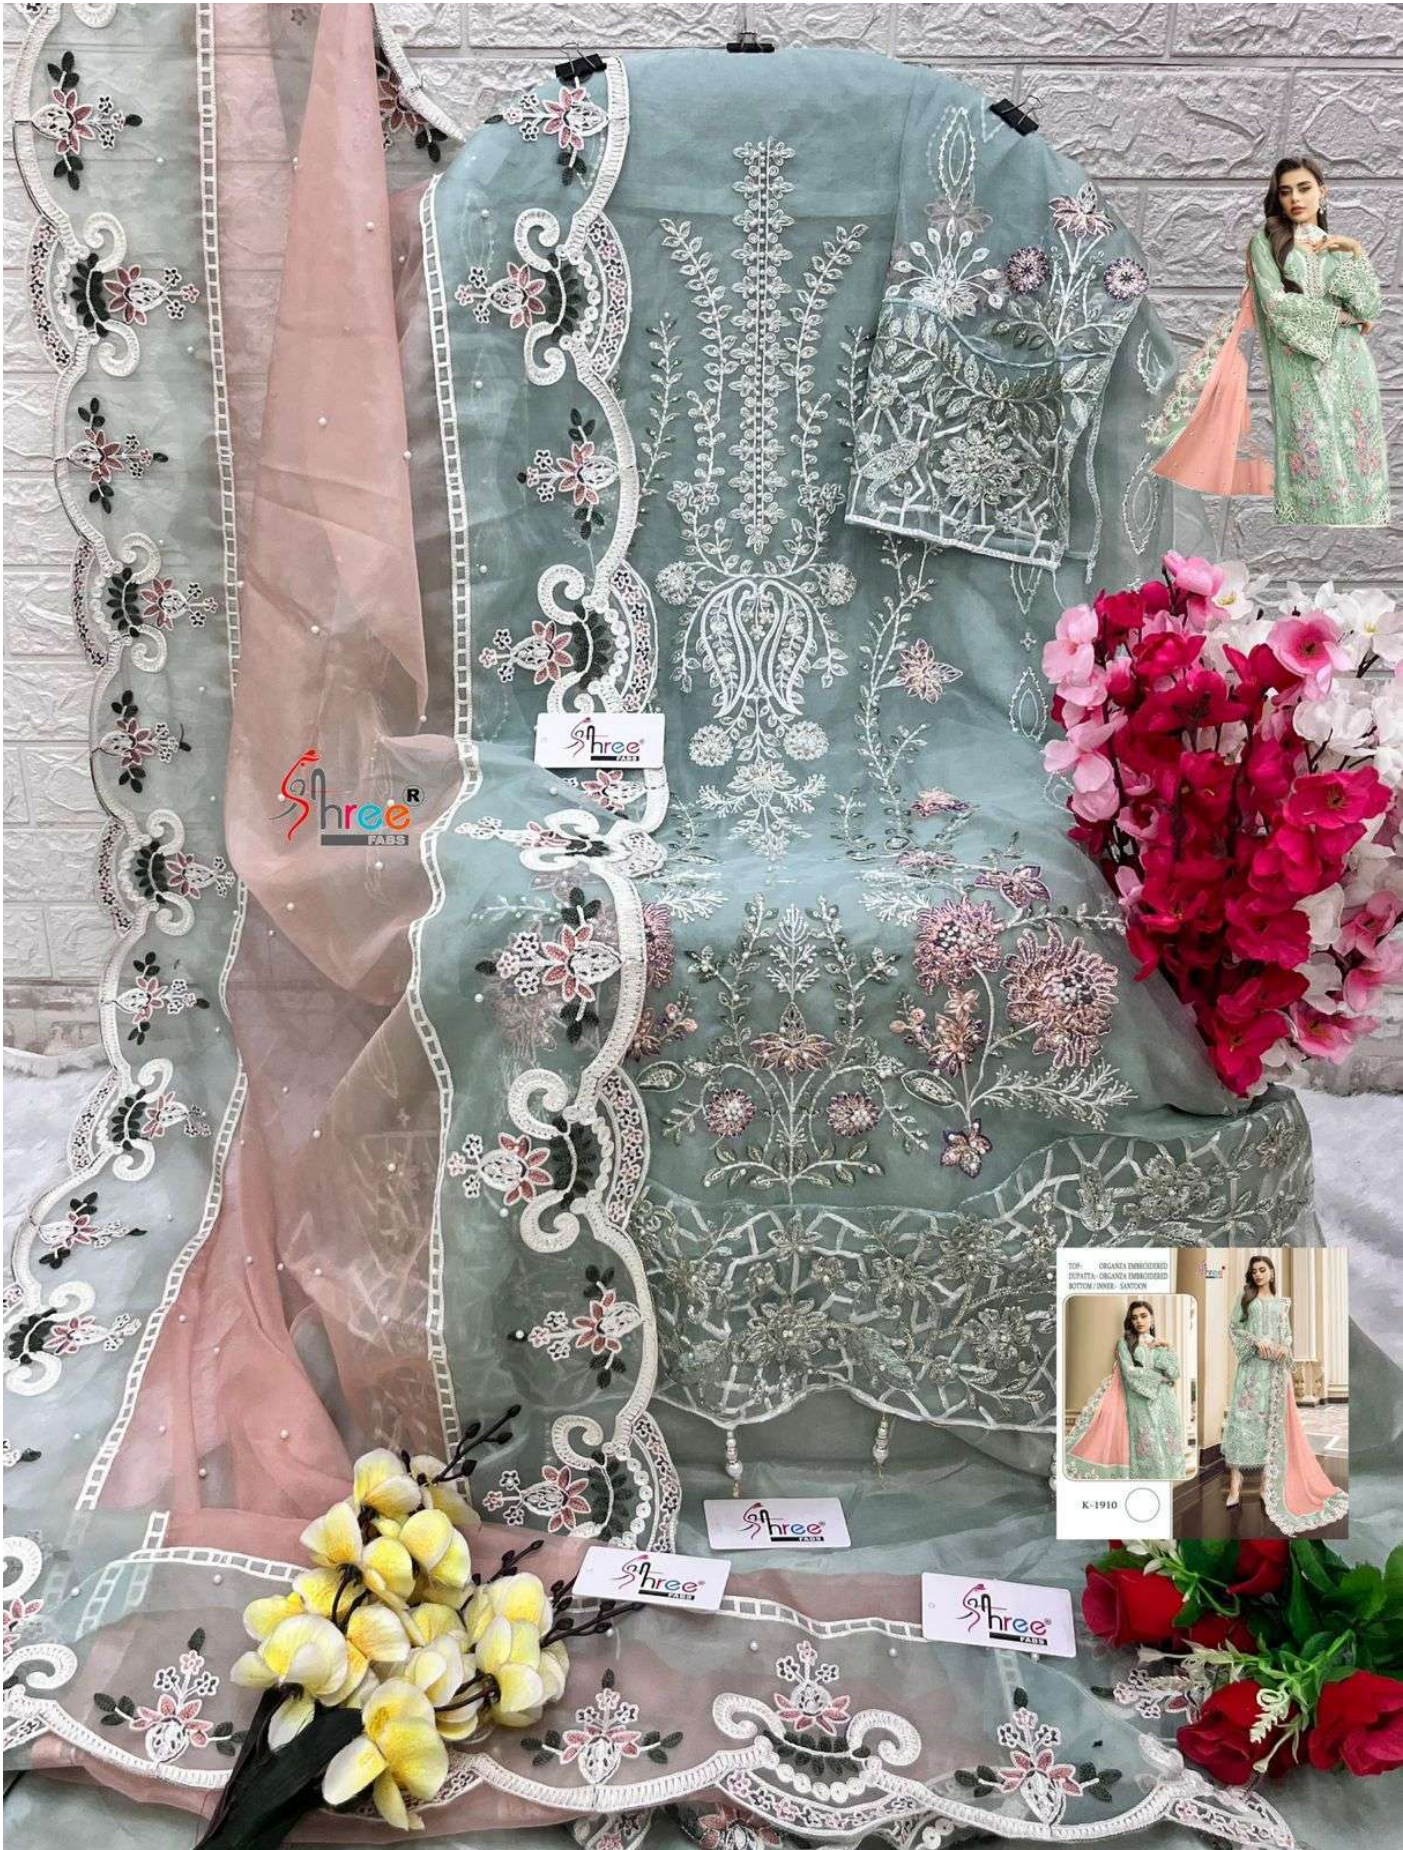

TOP:- ORGANZA EMBROIDERED  
DUPATTA:- ORGANZA EMBROIDERED  
BOTTOM / INNER:- SANTOON

K-1910

TOP:- ORGANZA EMBROIDERED  
DUPATTA:- ORGANZA EMBROIDERED  
BOTTOM / INNER:- SANTOON

K-1910

Shree<sup>®</sup>  
FABRS

Shree<sup>®</sup>  
FABRS

Shree<sup>®</sup>  
FABRS

Shree<sup>®</sup>  
FABRS

Shree<sup>®</sup>  
FABRS

TOP - ORGANZA EMBROIDERED  
DUPATTA - ORGANZA EMBROIDERED  
BOTTOM / INNER - SATTON

K-1910