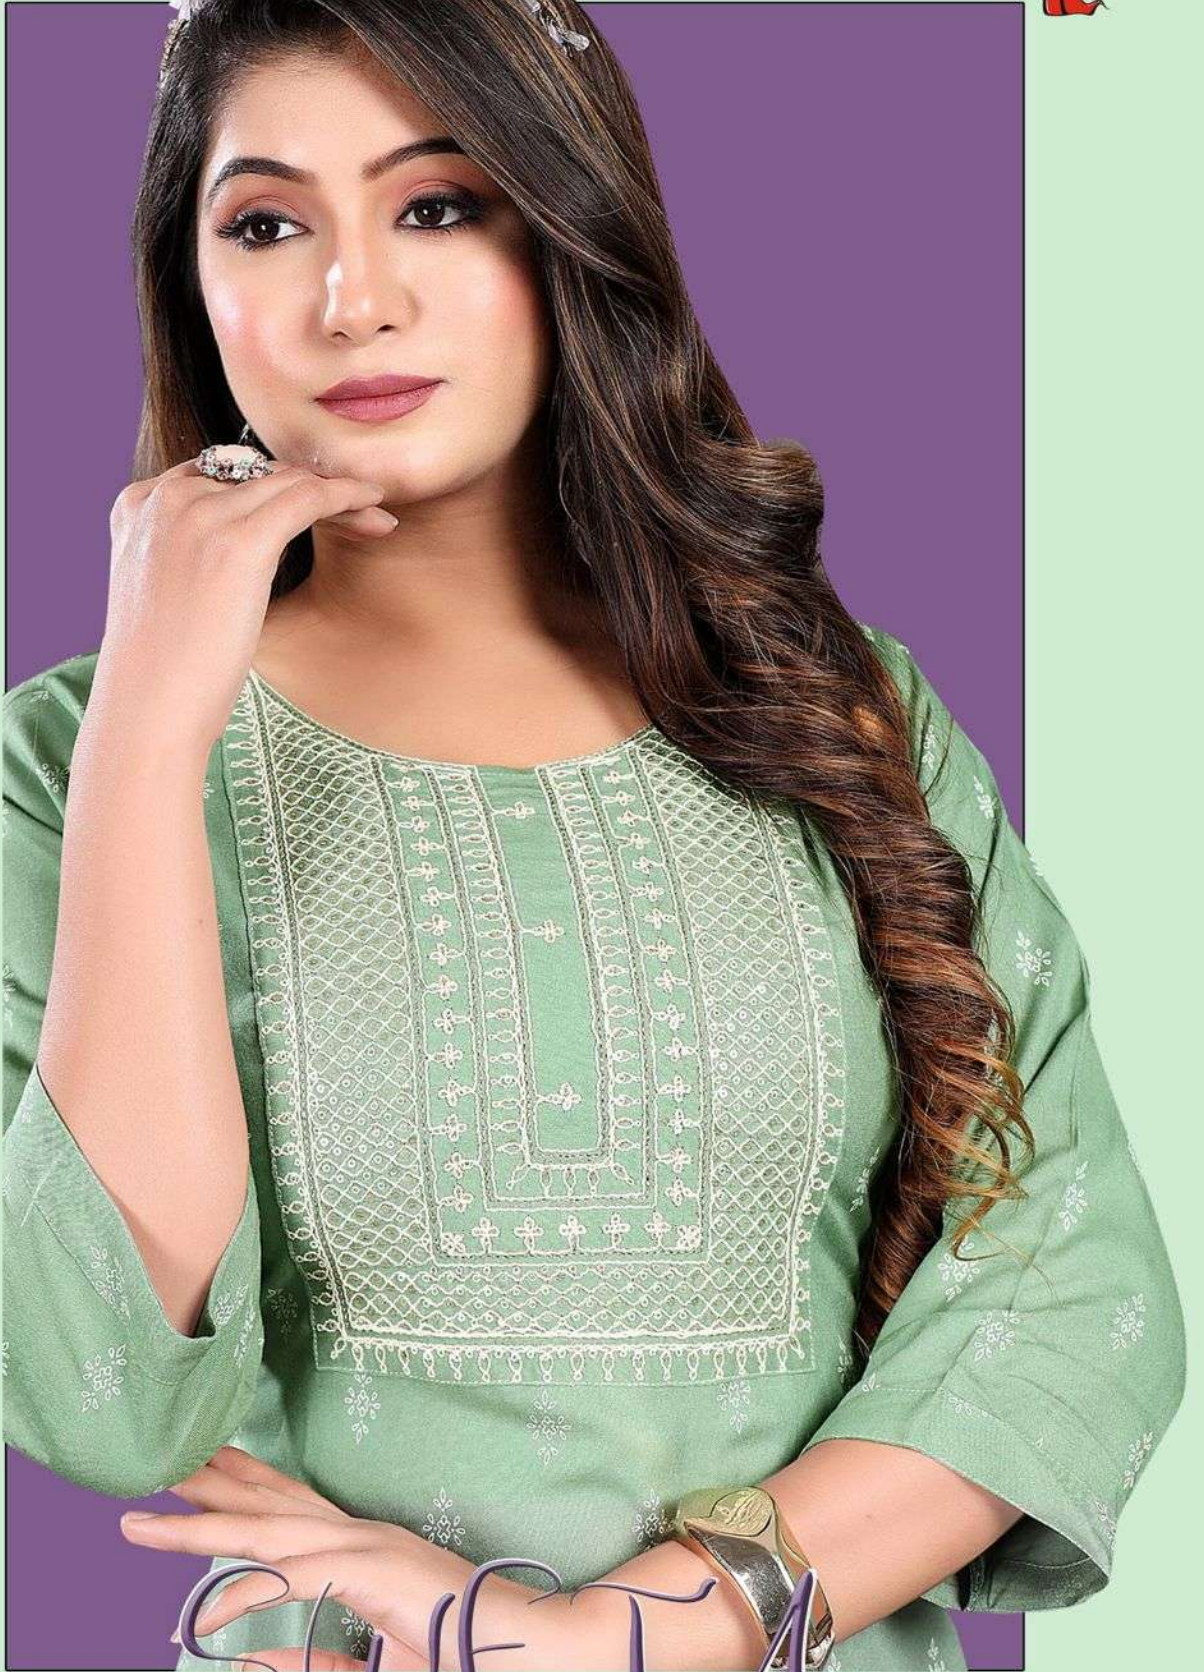

DEE CEE<sup>®</sup>  
The Fashion Empire

SWEETA

The Fashion Empire

DEE CEE<sup>®</sup>  
The Fashion Empire

SWETA-101

DEE CEE<sup>®</sup>  
The Fashion Empire

SWETA-102

DEE CEE<sup>®</sup>  
The Fashion Empire

SWETA-103

DEE CEE®  
The Fashion Empire

SWETA-104

**DEE CEE**  <sup>®</sup>  
The Fashion Empire  
**SWETA-105**

DEE CEE<sup>®</sup>  
— The Fashion Empire

SWETA-106

**FABRIC :- HEAVY REYON**  
**PATTERN :- KURTI AND PALAZZO WITH DORI WORK**  
**Size :- M, L, XL, 2XL, 3XL, 4XL**