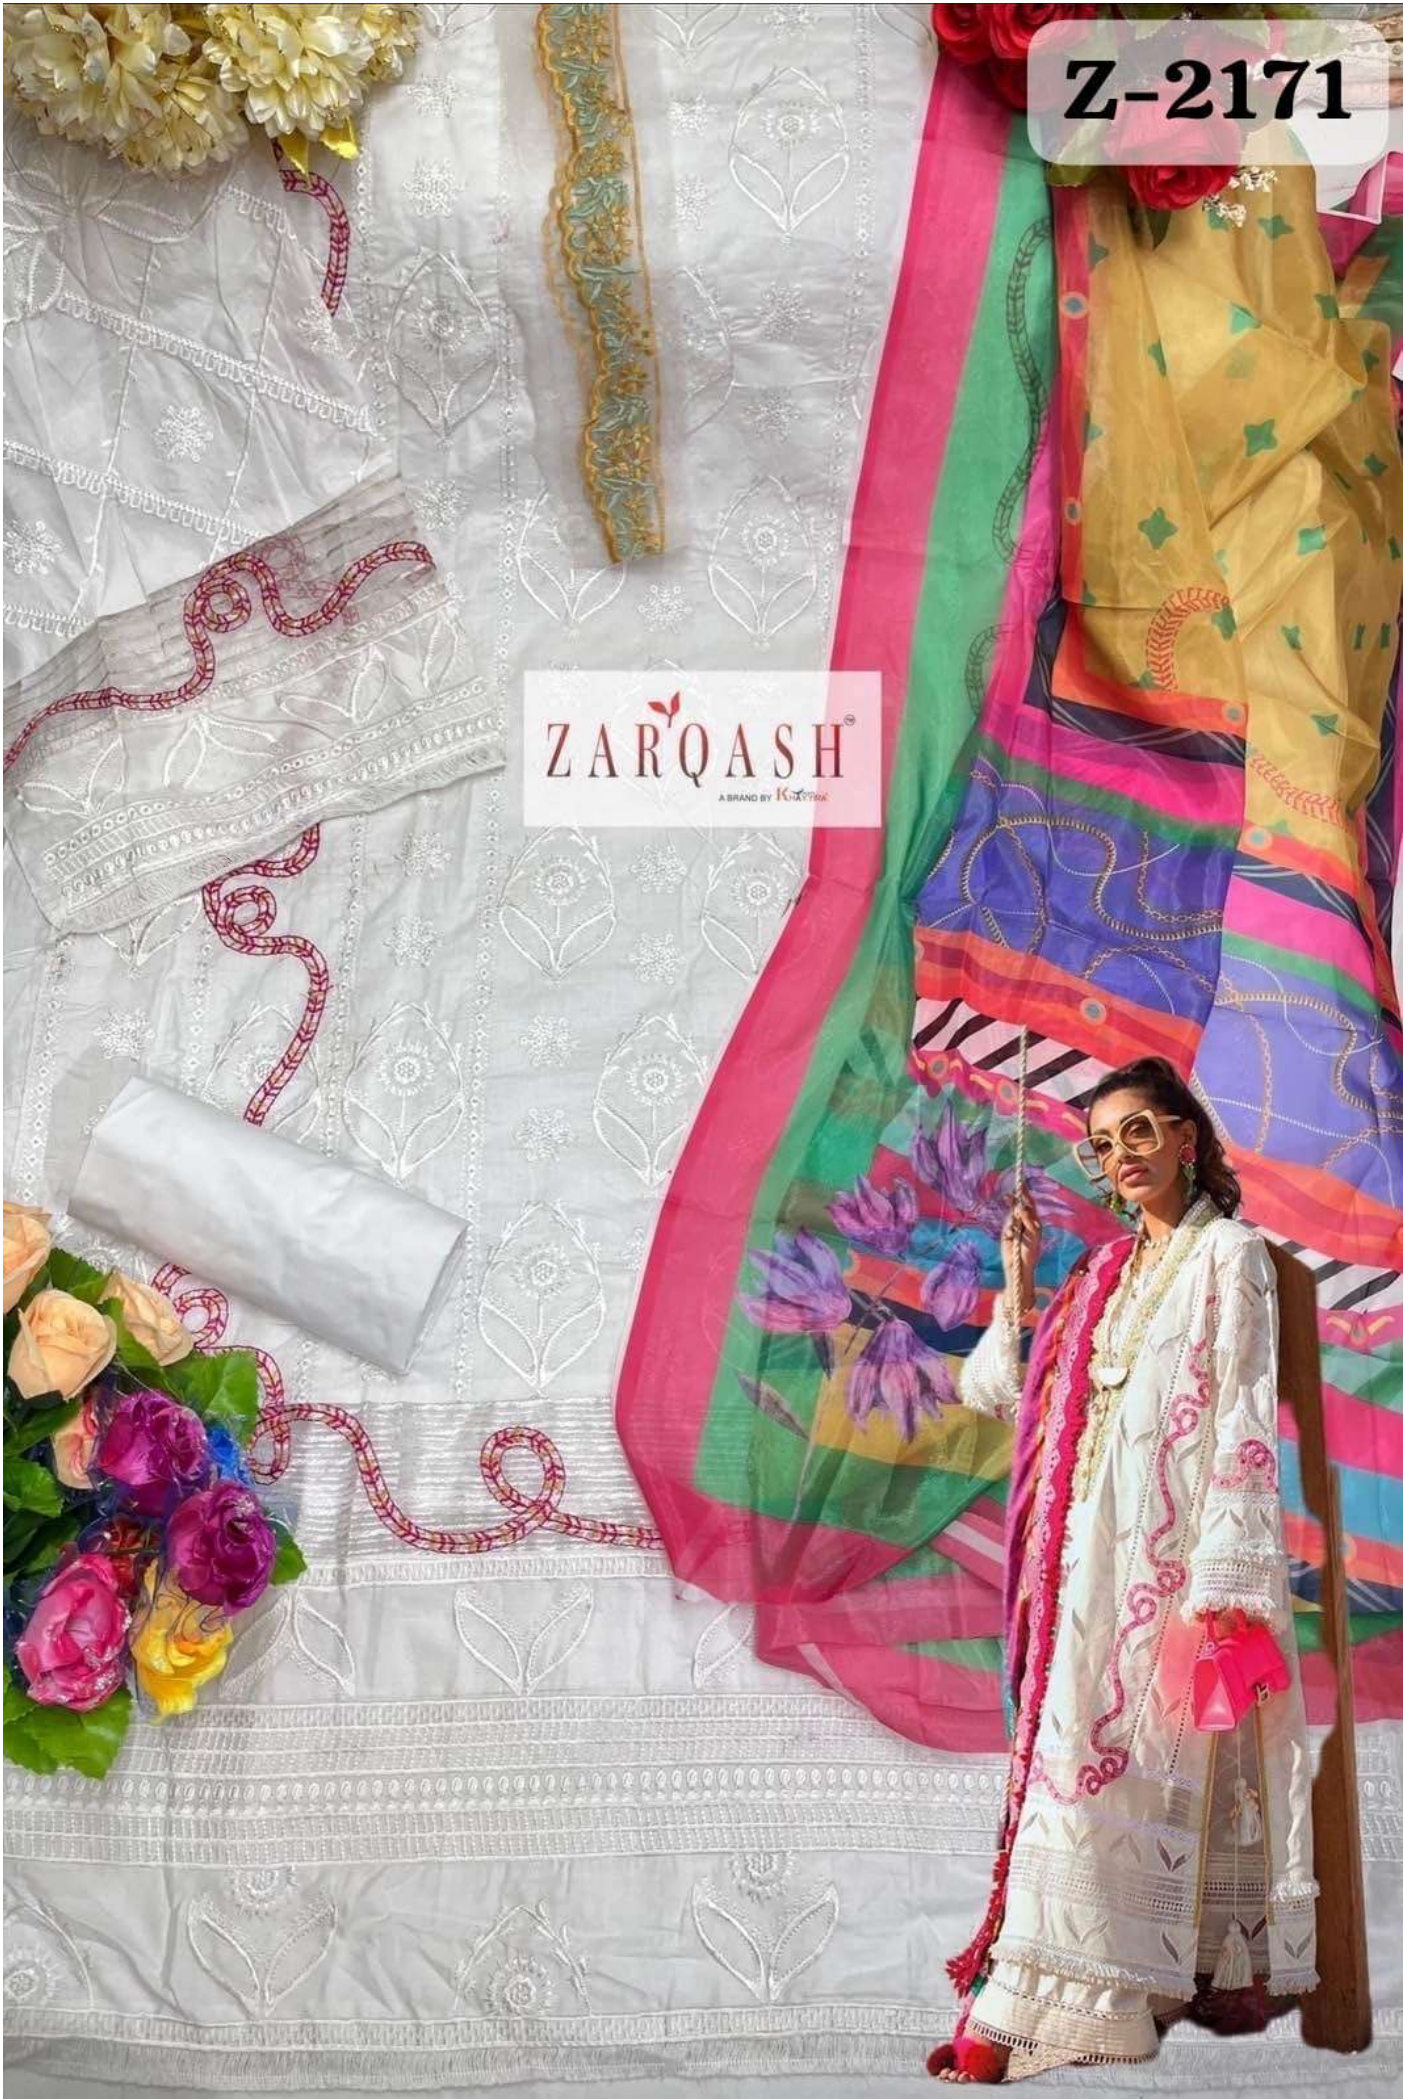

ZARQASH[®]
A BRAND BY KHAYYRA

Z-2172

FEBRIC DETAILS

TOP :- Lawn Cotton Heavy Embroidered.

BOTTOM :- Seami Lawn Cotton.

DUPATTA :- Silk Chiffon Digital Print.

ZARQASH[®]
A BRAND BY KHAYYRA

Z-2171

FEBRIC DETAILS

TOP :- Lawn Cotton Heavy Embroidered.

BOTTOM :- Seami Lawn Cotton.

DUPATTA :- Silk Chiffon Digital Print.

Z-2171

ZARQASH[®]
A BRAND BY KUTUBS

ZARQASH[®]
A BRAND BY KHAYYRA

Z-2172

FEBRIC DETAILS

TOP :- Lawn Cotton Heavy Embroidered.

BOTTOM :- Seami Lawn Cotton.

DUPATTA :- Silk Chiffon Digital Print.

Z-2172

ZARQASH®
A BRAND BY KUTYUK

ZARQASHTM
A BRAND BY KHAYYRA

Z-2173

FEBRIC DETAILS

TOP :- Lawn Cotton Heavy Embroidered.

BOTTOM :- Seami Lawn Cotton.

DUPATTA :- Silk Chiffon Digital Print.

Z-2173

ZARQASH[®]
A BRAND BY KOSPIA

ZARQASHTM
A BRAND BY KHAYYRA

Z-2174