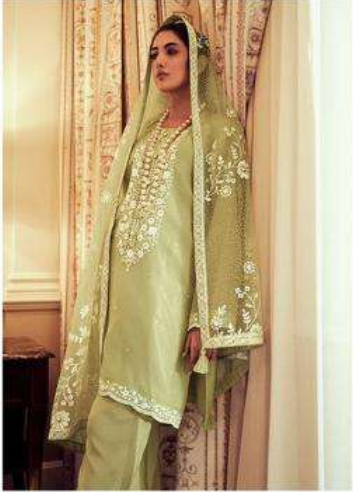

VARSHA
Paradise

PARADISE-1

VARSHA
Paradise

DESIGN	PRICE	DESCRIPTION
P/01	2280	•TOP• TISSUE WITH EMBROIDERY WITH INNER
P/02	2280	•BOTTOM• COTTON SILK WITH EMBROIDERY
P/03	2280	•DUPATTA• NET WIITH HEAVY EMBROIDLERS

TOTAL AMOUNT :6,840/-+GST

TOTAL PIECES : 3

FROM VARSHA FASHION

VARSHA
Paradise

PARADISE-01

PARADISE-02

PARADISE-03