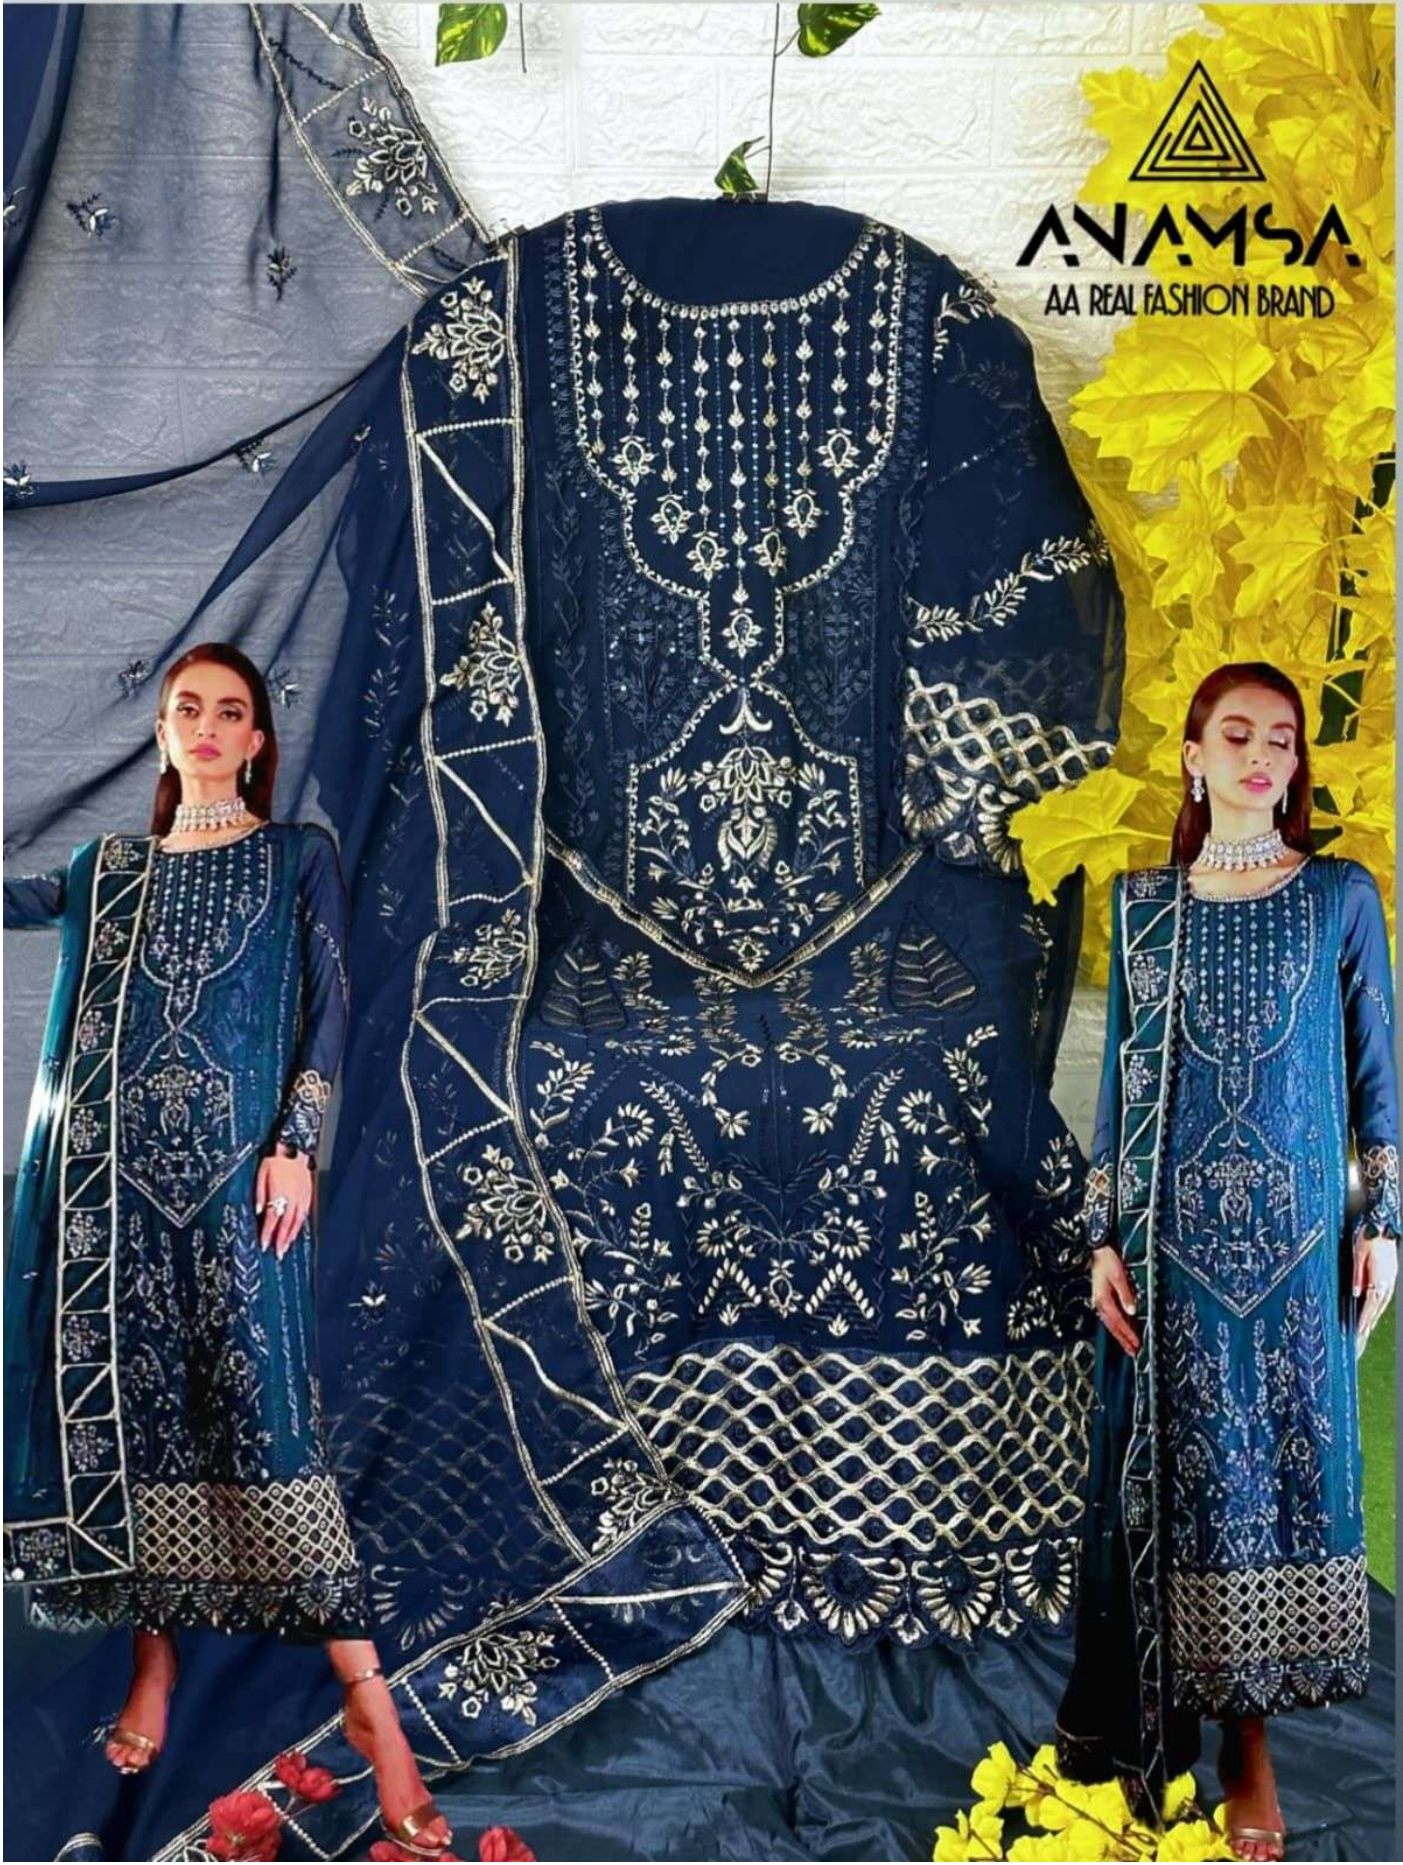

**ANAMSA**  
AA REAL FASHION BRAND

**ANAMSA**  
AA REAL FASHION BRAND

**ANAMSA**

AA REAL FASHION BRAND

SEMI STICH COLLECTION

TOP- PURE FOX GEORGETTE WITH HEAVY EMBROIDERY AND SEQUENCE WORK  
BOTTOMINNER- DULL SHANTOON  
DUPATTA- PURE GEORGETTE FANCY DUPATTA AND HEAVY EMBROIDERY