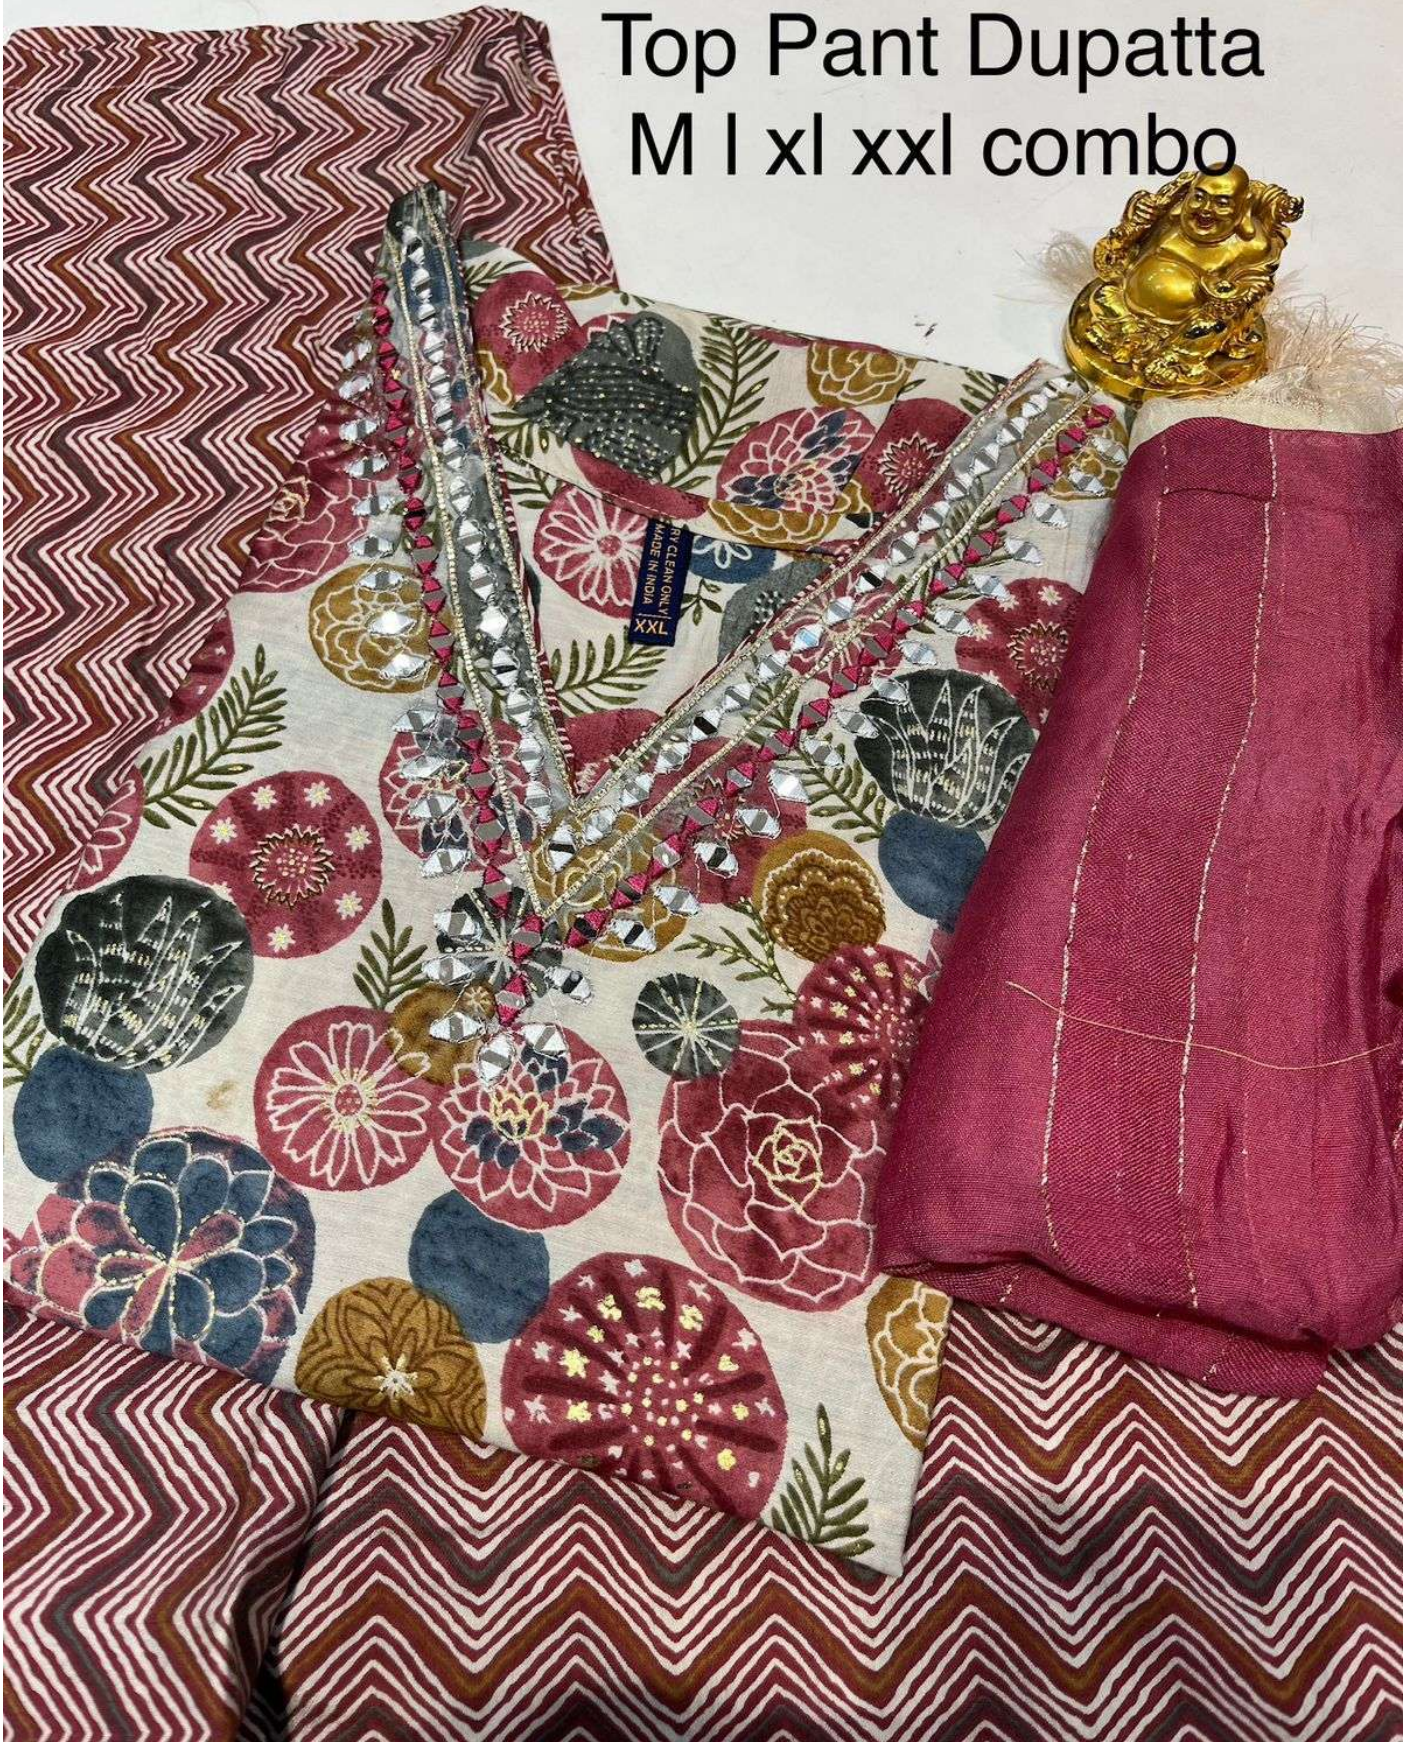

Modal Silk V Neck
Top Pant Dupatta
M I xl xxl combo