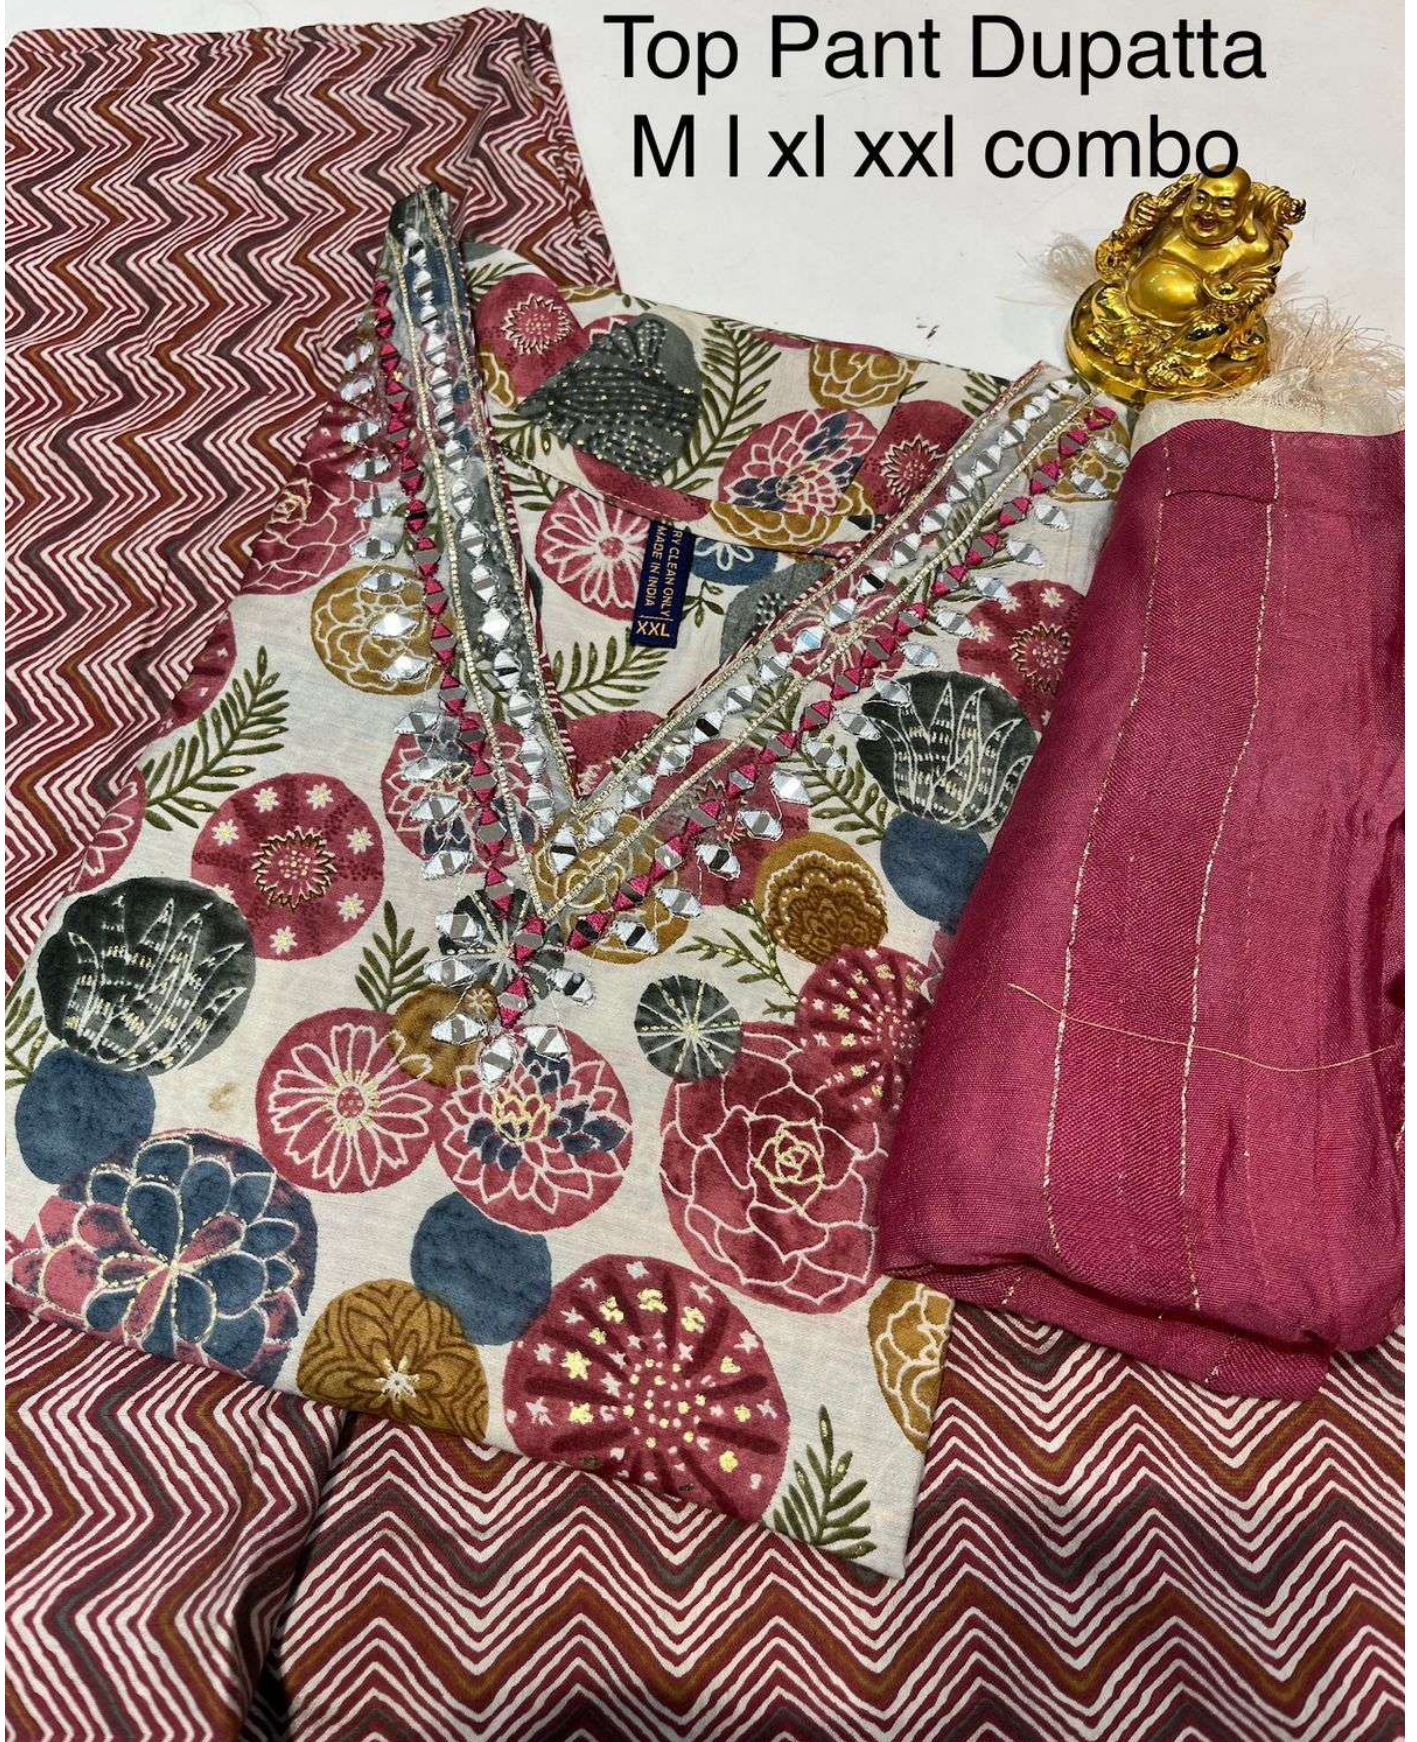

Modal Silk V Neck
Top Pant Dupatta
M | xl | xxl combo

Modal Silk Heavy Mirror Work M | xl | xxl combo

Modal Silk V Neck Mirror Work
With Silk Pant and Dupatta
M L XI XXL

Modal Silk V Neck Mirror Work With Silk Pant and Dupatta M L XI XXL

Modal Silk V Neck
Top Pant Dupatta
M | xl | xxl combo

Modal Silk V Neck
Top Pant Dupatta
M I xl xxl combo

Modal Silk V Neck
Top Pant Dupatta
M | xl | xxl combo

Modal Silk V Neck
Top Pant Dupatta
M | xl | xxl combo

Modal Silk V Neck
Top Pant Dupatta
M | xl | xxl combo

Modal Silk V Neck
Top Pant Dupatta
M L XL XXL Combo

Modal Silk V Neck
Top Pant Dupatta
M | xl | xxl combo

Modal Silk V Neck
Top Pant Dupatta
M L XL XXL Combo

Modal Silk V Neck
Top Pant Dupatta
M L XL XXL Combo

Modal Silk V Neck
Top Pant Dupatta
M L XL XXL Combo