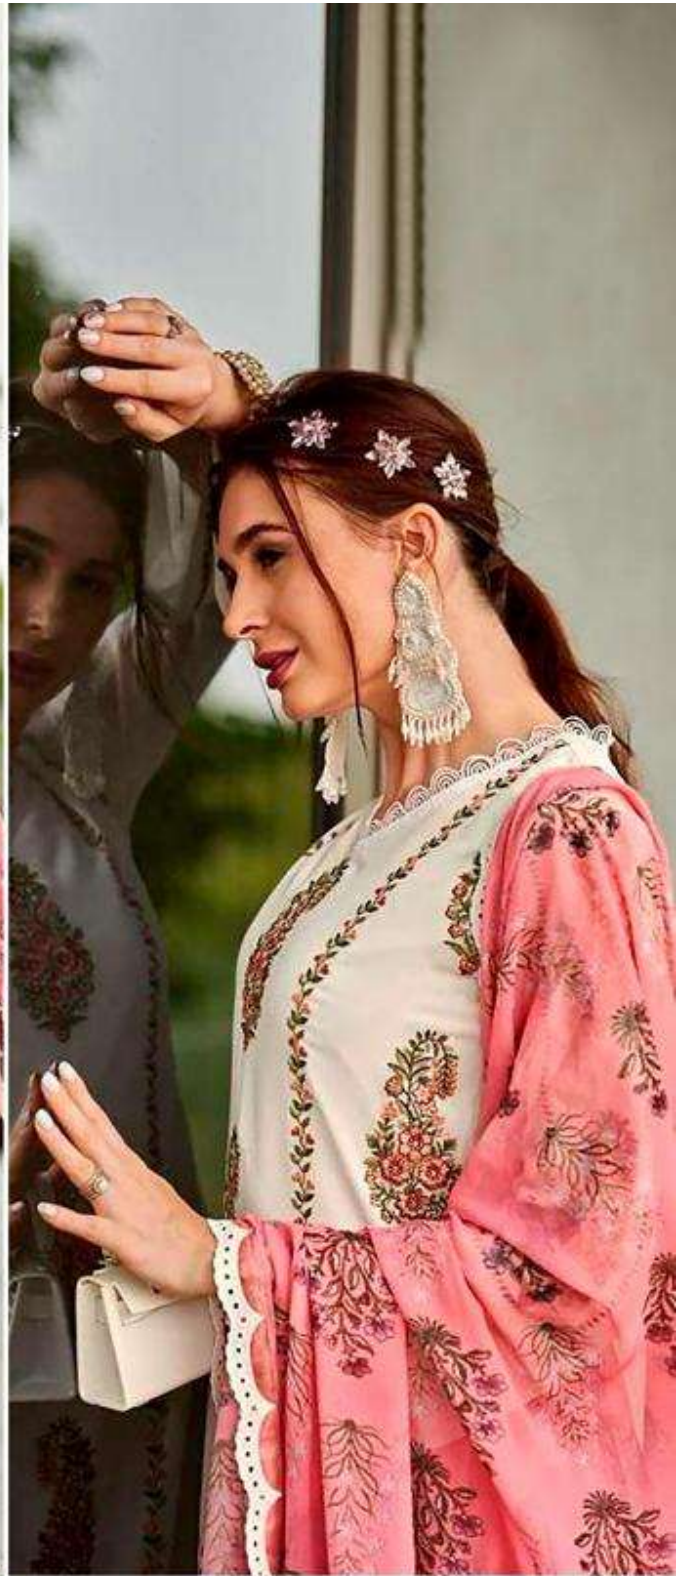

SIZE
XL-XXL

ZARQASH®
A BRAND BY KUTUMBA

Z-168-B

TOP
HEAVY GEORGETTE
FABRICS

INNER
HEVAY
FABRICS

BOTTOM
COTTON STRETCHABLE
FABRICS

DUPATTA
SHIFFON DIGITAL
PRINT DUPATTA