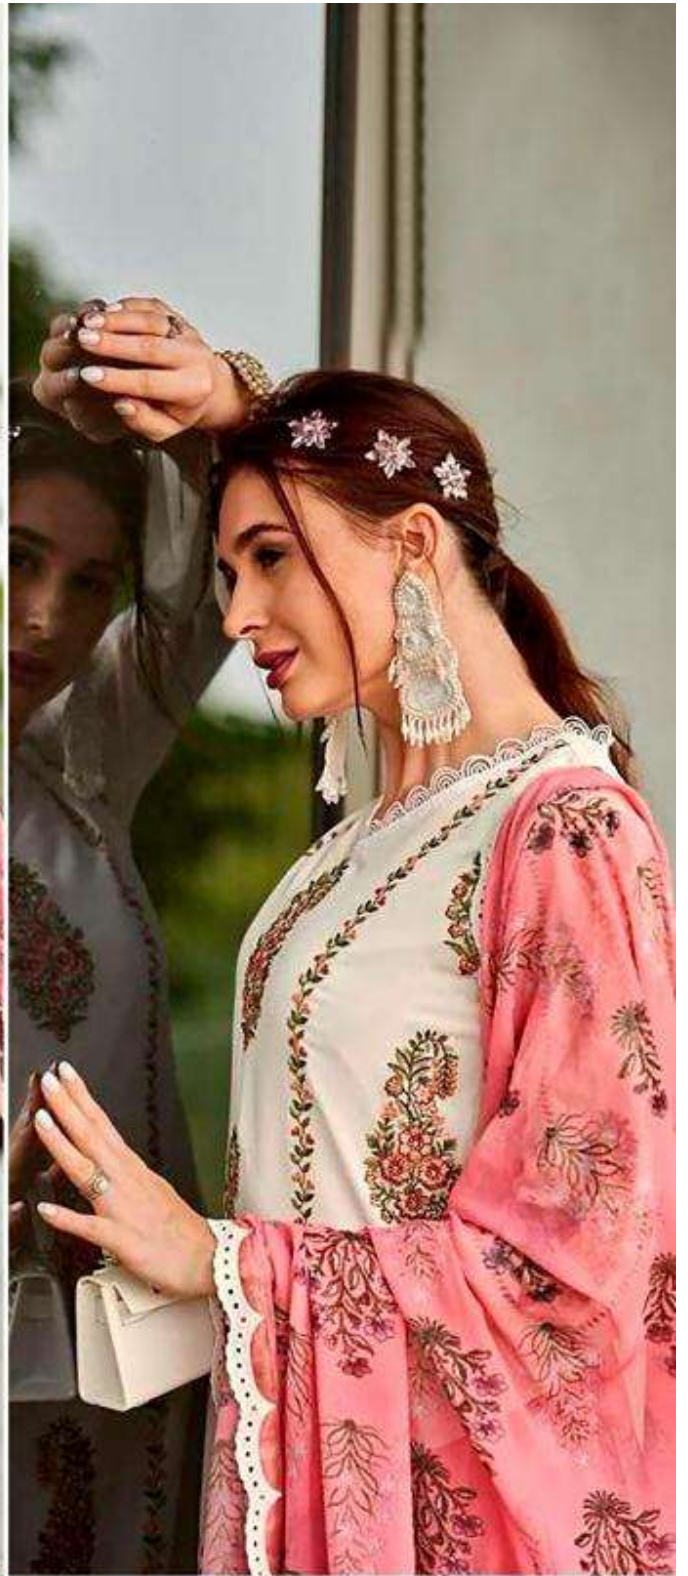

SIZE
XL-XXL

ZARQASH®
A BRAND BY KUTYUS

Z-168-B

TOP
HEAVY GEORGETTE
FABRICS

INNER
HEVAY
FABRICS

BOTTOM
COTTON STRETCHABLE
FABRICS

DUPATTA
SHIFFON DIGITAL
PRINT DUPATTA