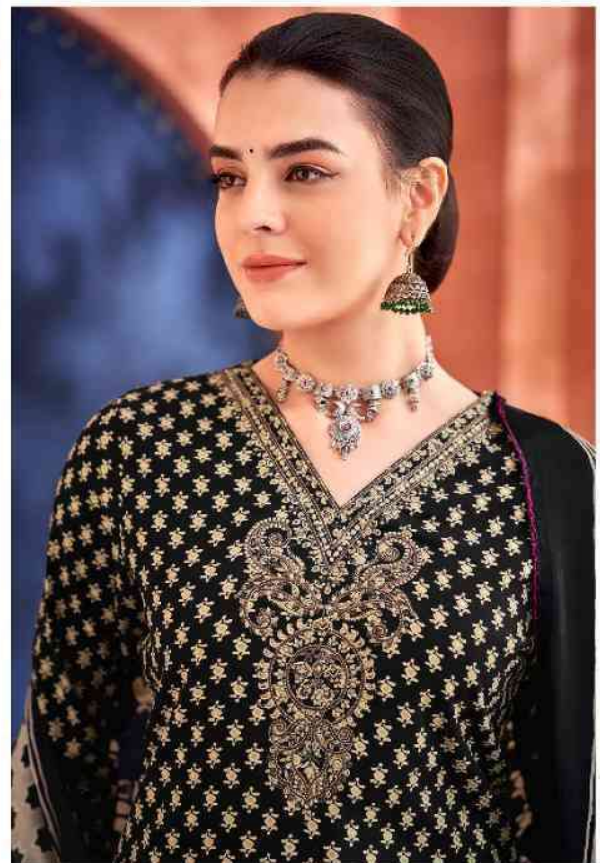

पटियाला ए गोल्ड  
**PATIYALA E GOLD**  
Edition-1

Make everyday fashionable everything you need for fabulous wardrobe a round up of the hottest this season

H-1398-001

Elegance and style is always an integrated part of village attire,  
and when you adopt such style, you feel a sense  
of elegancy and spirit of look.

Expression of a diva are truly engrossing. her unique expression would carry attention in any celebration.

H-1398-006

Classic to temporary- the contemporary designs with classy colors giving luxurious touch with finished heavy look.