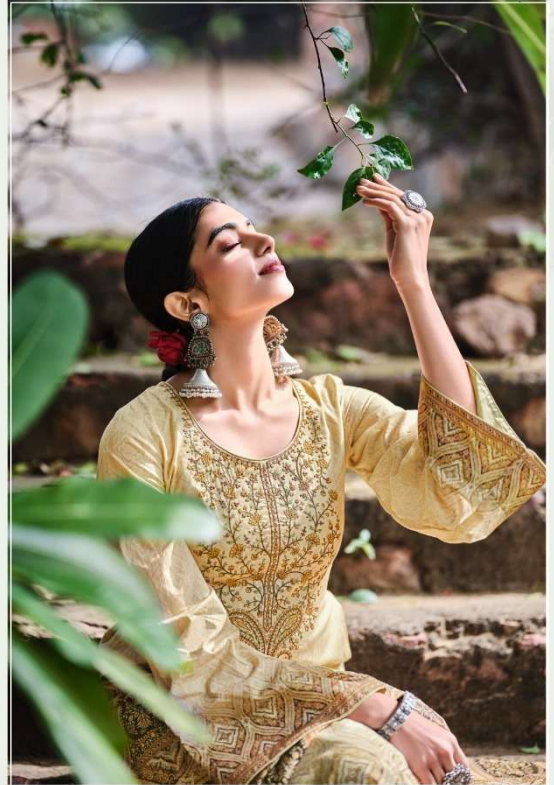

• BRINGS PRIDE *Enchanting fashion*

1001

-

Fida
PRIME
FASHION

- 1002

● STYLE GORGEOUS Personal style

SILKY GRACE

Ethnic twist

TOP : DIGITAL 60S ORIGINAL LAWN WITH
NECKLINE EMBROIDERY

BOTTOM : 60S COTTON SOLID

DUPATTA : DIGITAL LAWN SILK

Taabir

_ 1001

_ 1002

_ 1003

_ 1004