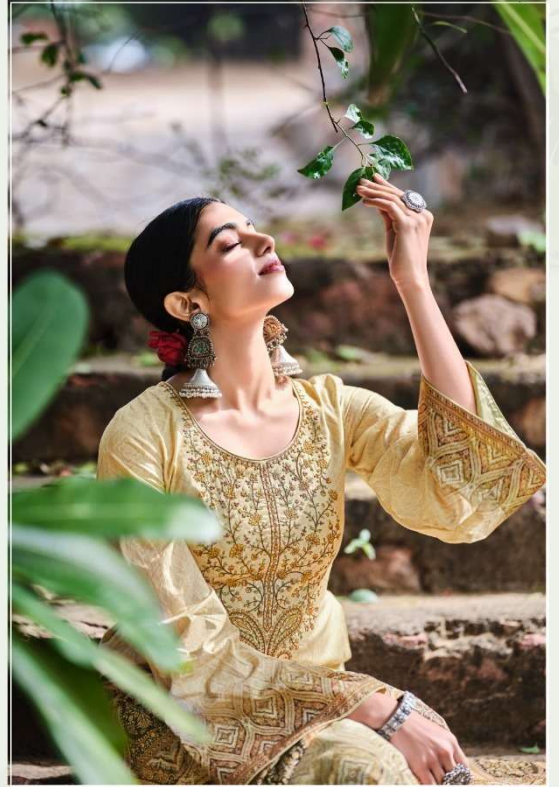

• BRINGS PRIDE *Enchanting fashion*

1001

-

Fida
PRIME
EST. 2011

SILKY GRACE

Ethnic twist

- 1003

1005 _

● ENJOY THE LITTLE THING *Creative culture*

Fida
PRIME
EST. 2018

Fida
PRIME

• BRINGS CHARM Celebrate in style

- 1006

Taabir

TOP : DIGITAL 60S ORIGINAL LAWN WITH
NECKLINE EMBROIDERY

BOTTOM : 60S COTTON SOLID