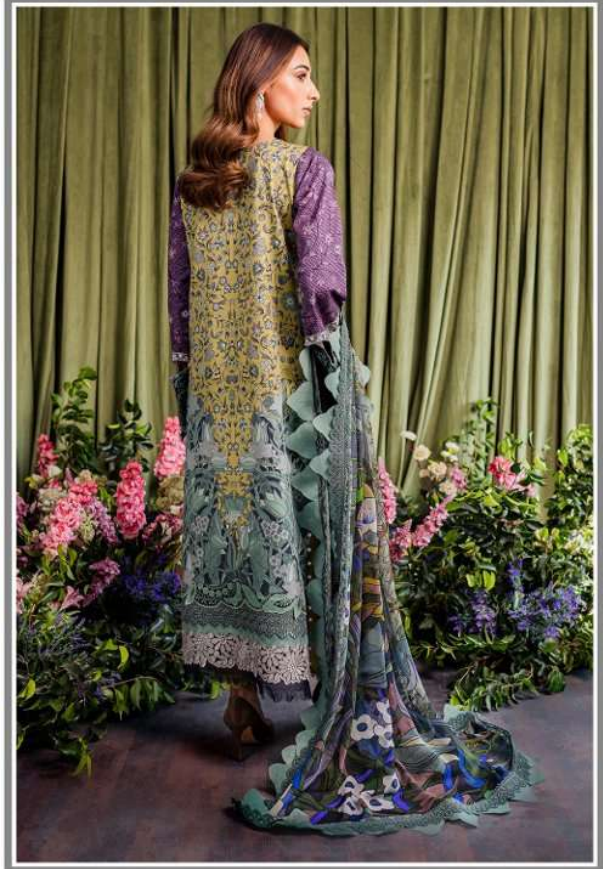

www.jadeonline.pk

TROPICAL PREMIUM

FABRIC CARE INSTRUCTIONS:

- Hand Wash Preferred,
- Do NOT Bleach, Mild Detergent
- Soak all items separately in water

JADE

THIS PACKET CONTAINS:

20375

- 3 MTR DIGITAL PRINTED COTTON SATIN SHIRT
- 2.5 MTR DIGITAL PRINTED BAMBER CHIFFON DUPATTA
- 2.5 MTR DYED COTTON TROUSER
- ORGANZA EMBED NECKLINE
- ORGANZA EMBED BORDER