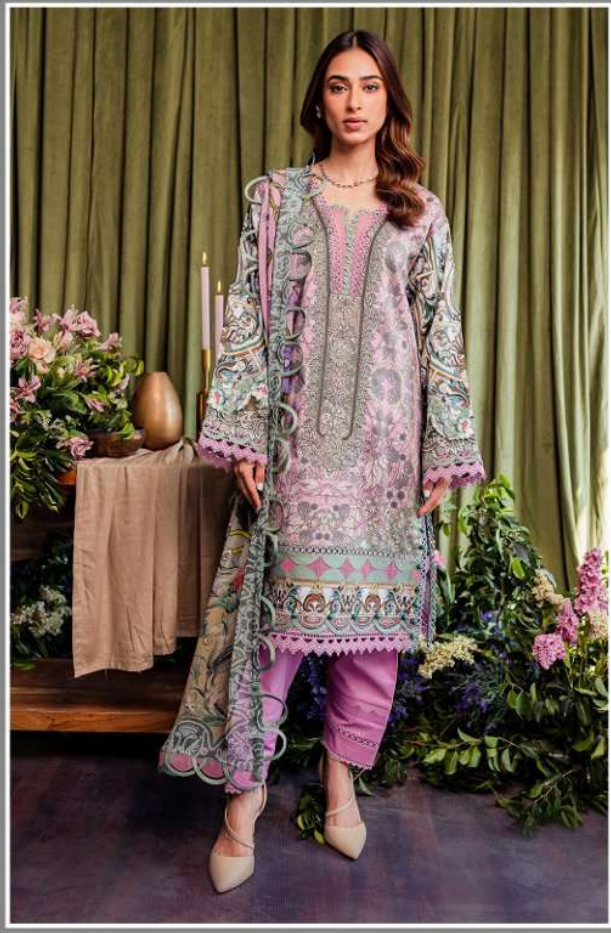

www.jadeonline.pk

TROPICAL PREMIUM

FABRIC CARE INSTRUCTIONS:

- Hand Wash Preferred,
- Do NOT Bleach, Mild Detergent
- Soak all items separately in water