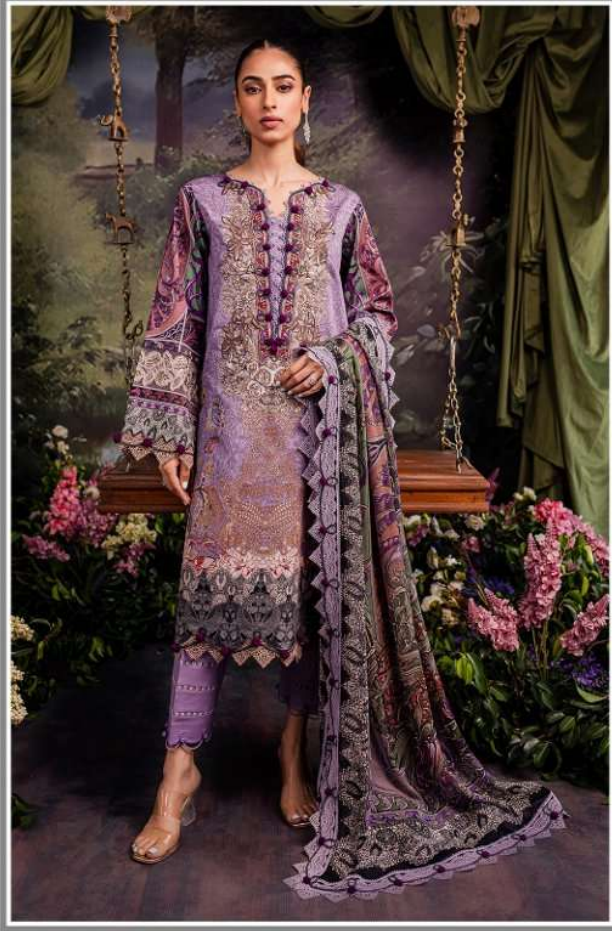

www.jadeonline.pk

TROPICAL PREMIUM

FABRIC CARE INSTRUCTIONS:

- Hand Wash Preferred,
- Do NOT Bleach, Mild Detergent
- Soak all items separately in water

JADE