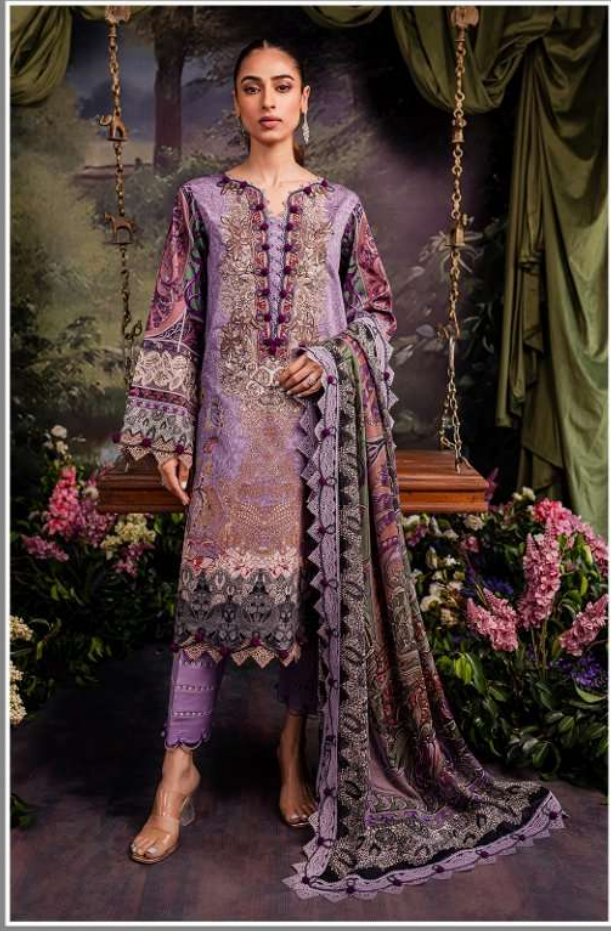

www.jadeonline.pk

TROPICAL PREMIUM

FABRIC CARE INSTRUCTIONS:

- Hand Wash Preferred,
- Do NOT Bleach, Mild Detergent
- Soak all items separately in water

JADE