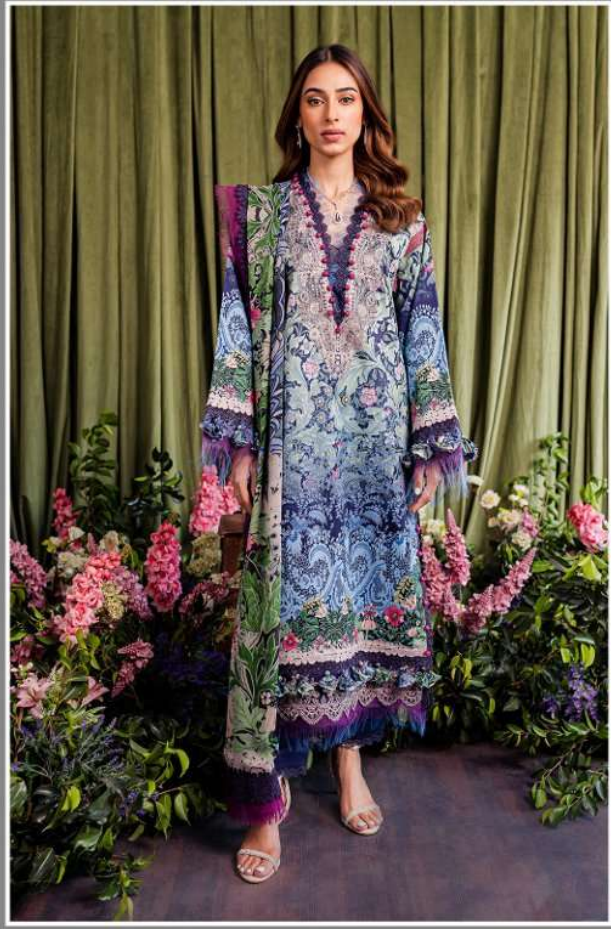

www.jadeonline.pk

TROPICAL PREMIUM

FABRIC CARE INSTRUCTIONS:

- Hand Wash Preferred,
- Do NOT Bleach, Mild Detergent
- Soak all items separately in water

JADE