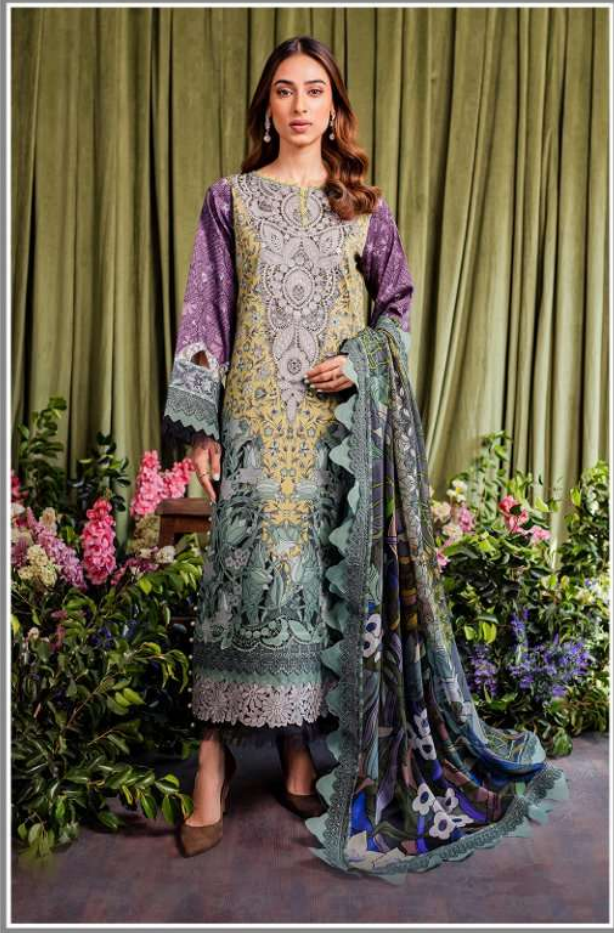

www.jadeonline.pk

TROPICAL PREMIUM

FABRIC CARE INSTRUCTIONS:

- Hand Wash Preferred,
- Do NOT Bleach, Mild Detergent
- Soak all items separately in water

JADE

THIS PACKET CONTAINS:

20375

- 3 MTR DIGITAL PRINTED COTTON SATIN SHIRT
- 2.5 MTR DIGITAL PRINTED BAMBER CHIFFON DUPATTA
- 2.5 MTR DYED COTTON TROUSER
- ORGANZA EMBED NECKLINE
- ORGANZA EMBED BORDER