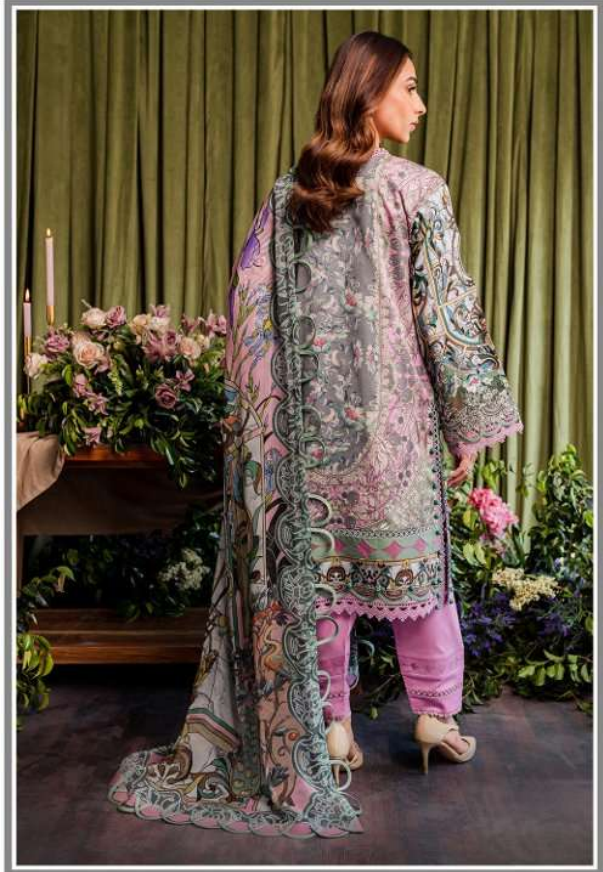

THIS PACKET CONTAINS:

20386

- 3 MTR DIGITAL PRINTED COTTON SATIN SHIRT
- 2.5 MTR DIGITAL PRINTED BAMBER CHIFFON DUPATTA
- 2.5 MTR DYED COTTON TROUSER
- ORGANZA EMBED NECKLINE
- ORGANZA EMBED BORDER

f JadeConceptStores jadeonline.pk