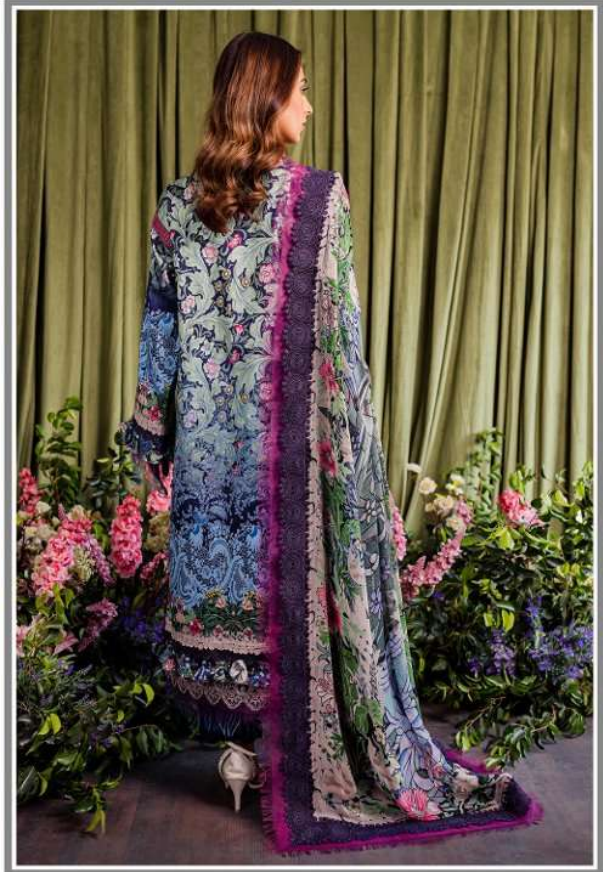

THIS PACKET CONTAINS:

20391

- 3 MTR DIGITAL PRINTED COTTON SATIN SHIRT
- 2.5 MTR DIGITAL PRINTED BAMBER CHIFFON DUPATTA
- 2.5 MTR DYED COTTON TROUSER
- ORGANZA EMBED NECKLINE
- ORGANZA EMBED BORDER

JadeConceptStores jadeonline.pk