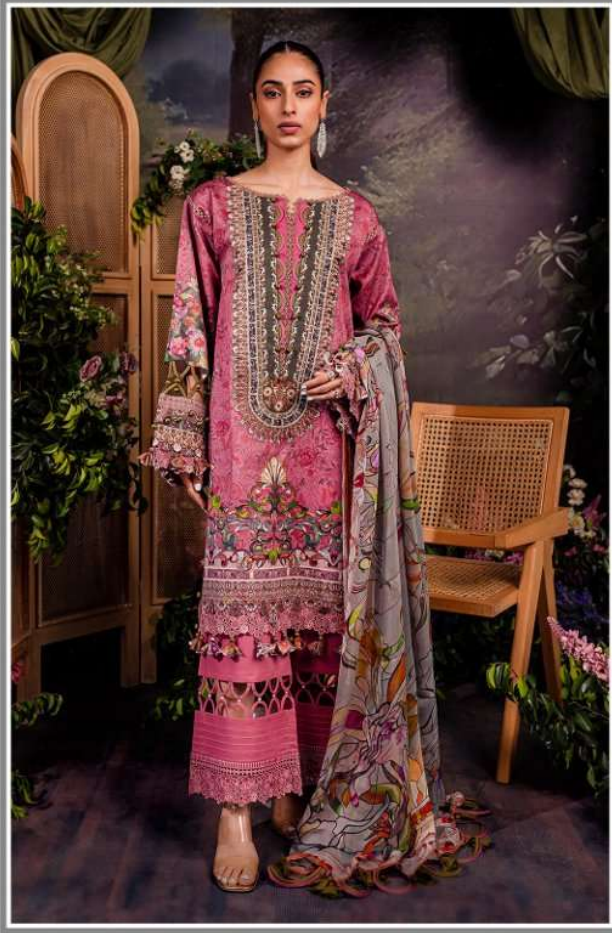

www.jadeonline.pk

TROPICAL PREMIUM

FABRIC CARE INSTRUCTIONS:

- Hand Wash Preferred,
- Do NOT Bleach, Mild Detergent
- Soak all items separately in water

JADE