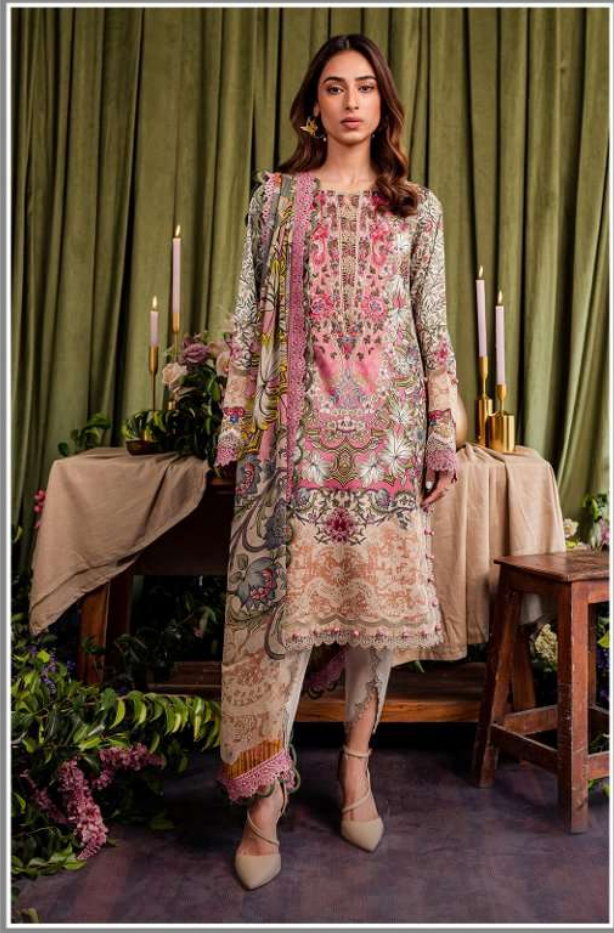

www.jadeonline.pk

TROPICAL PREMIUM

FABRIC CARE INSTRUCTIONS:

- Hand Wash Preferred,
- Do NOT Bleach, Mild Detergent
- Soak all items separately in water

JADE