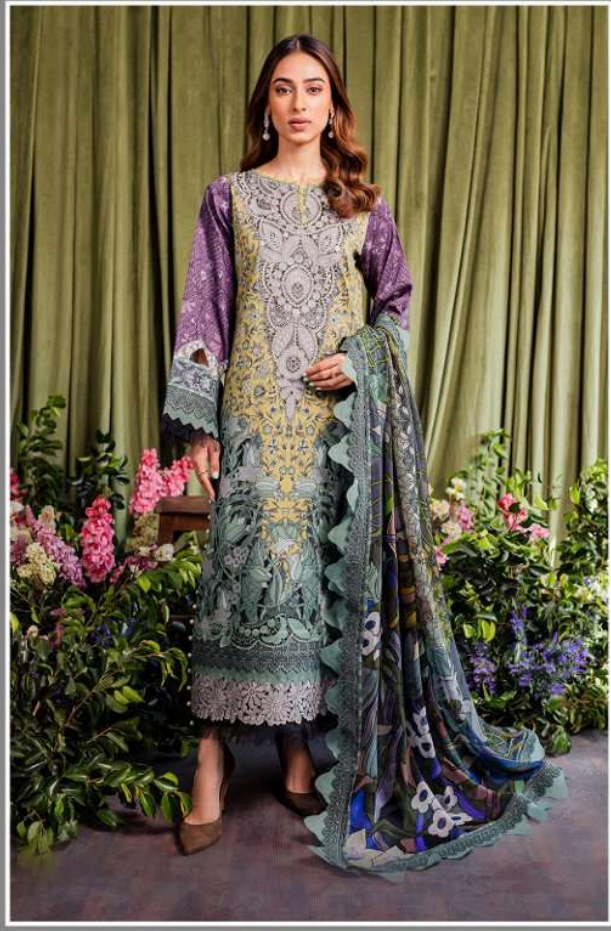

www.jadeonline.pk

TROPICAL PREMIUM

FABRIC CARE INSTRUCTIONS:

- Hand Wash Preferred,
- Do NOT Bleach, Mild Detergent
- Soak all items separately in water

JADE

THIS PACKET CONTAINS:

20375

- 3 MTR DIGITAL PRINTED COTTON SATIN SHIRT
- 2.5 MTR DIGITAL PRINTED BAMBER CHIFFON DUPATTA
- 2.5 MTR DYED COTTON TROUSER
- ORGANZA EMBED NECKLINE
- ORGANZA EMBED BORDER