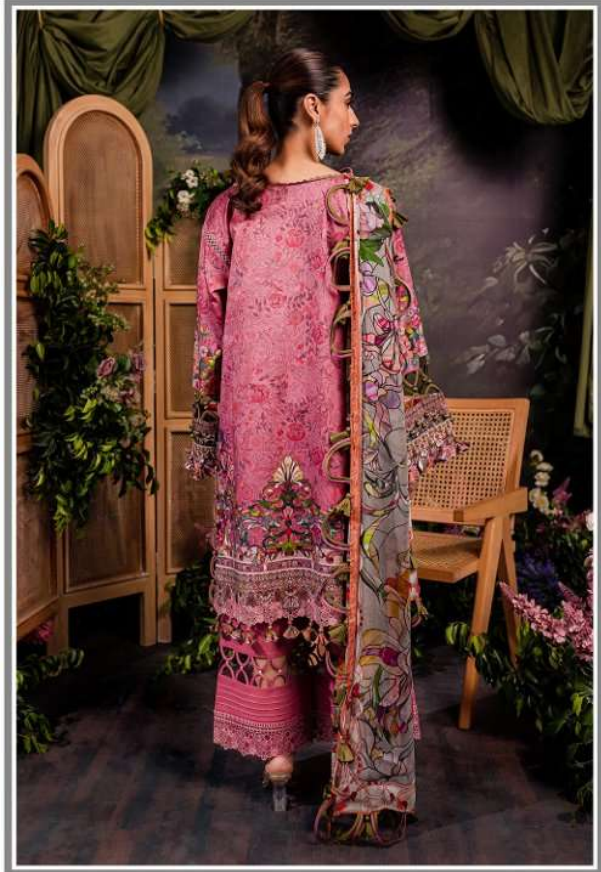

www.jadeonline.pk

TROPICAL PREMIUM

FABRIC CARE INSTRUCTIONS:

- Hand Wash Preferred,
- Do NOT Bleach, Mild Detergent
- Soak all items separately in water

JADE

THIS PACKET CONTAINS:

20372

- 3 MTR DIGITAL PRINTED COTTON SATIN SHIRT
- 2.5 MTR DIGITAL PRINTED BAMBER CHIFFON DUPATTA
- 2.5 MTR DYED COTTON TROUSER
- ORGANZA EMBED NECKLINE
- ORGANZA EMBED BORDER