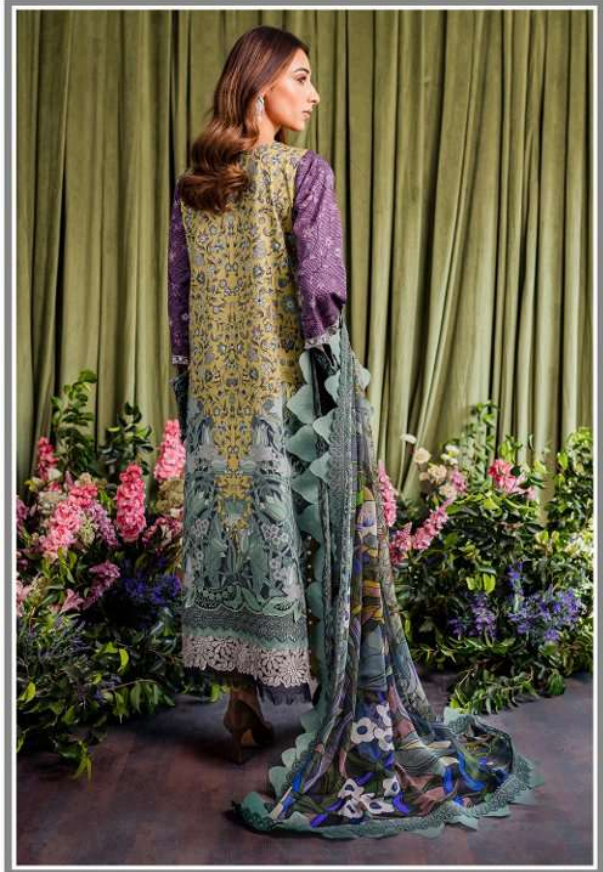

www.jadeonline.pk

TROPICAL PREMIUM

FABRIC CARE INSTRUCTIONS:

- Hand Wash Preferred,
- Do NOT Bleach, Mild Detergent
- Soak all items separately in water

JADE

THIS PACKET CONTAINS:

20375

- 3 MTR DIGITAL PRINTED COTTON SATIN SHIRT
- 2.5 MTR DIGITAL PRINTED BAMBER CHIFFON DUPATTA
- 2.5 MTR DYED COTTON TROUSER
- ORGANZA EMBED NECKLINE
- ORGANZA EMBED BORDER