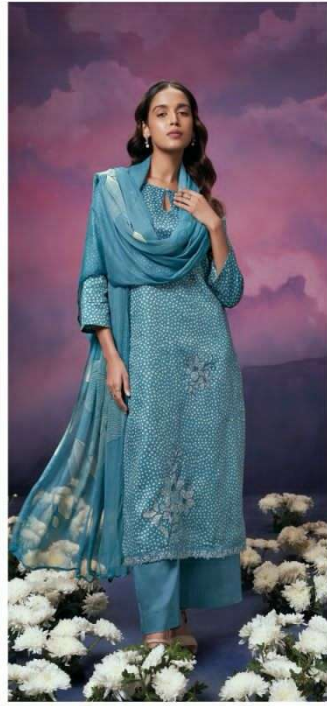

Ganga®

ELSIE

S2167

S2167-A

S2167-B

S2167-C

S2167-D

PRODUCT NAME	<i>ELSIE</i>
D.NO.	S2167
DESCRIPTION	TOP PREMIUM COTTON SILK PRINTED WITH EMBROIDERY AND LACE ON DAMAN BOTTOM PREMIUM COTTON SILK SOLID COLOUR DUPATTA PURE CHIFFON PRINTED
HSN CODE	520851
WHOLESALE PRICE	1525/- EACH+GST(EXTRA)

S2167-A

S2167 -B

S2167 -C

S2167-D

Ganga®
ELSIE
S2167- A/B/C/D