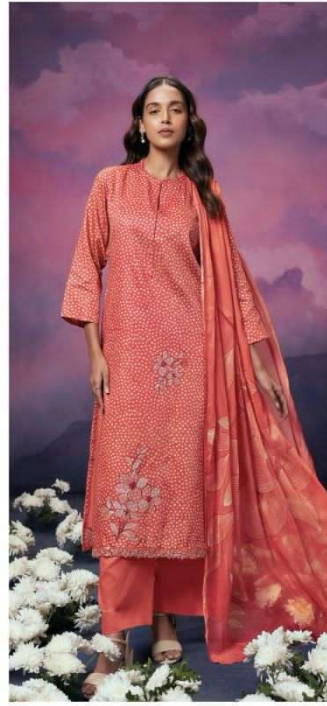

S2167 -C

Ganga®
ELSIE
S2167- A/B/C/D