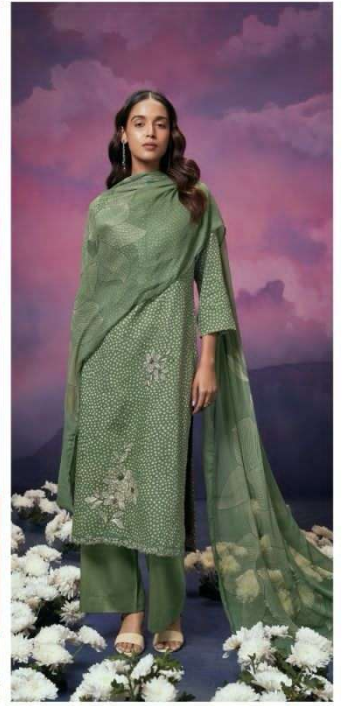

Ganga®

ELSIE

S2167

S2167-A

S2167-B

S2167-C

S2167-D

PRODUCT NAME	<i>ELSIE</i>
D.NO.	S2167
DESCRIPTION	TOP PREMIUM COTTON SILK PRINTED WITH EMBROIDERY AND LACE ON DAMAN BOTTOM PREMIUM COTTON SILK SOLID COLOUR DUPATTA PURE CHIFFON PRINTED
HSN CODE	520851
WHOLESALE PRICE	1525/- EACH+GST(EXTRA)

S2167-A

S2167 -B

S2167 -C

S2167-D

Ganga®
ELSIE
S2167- A/B/C/D