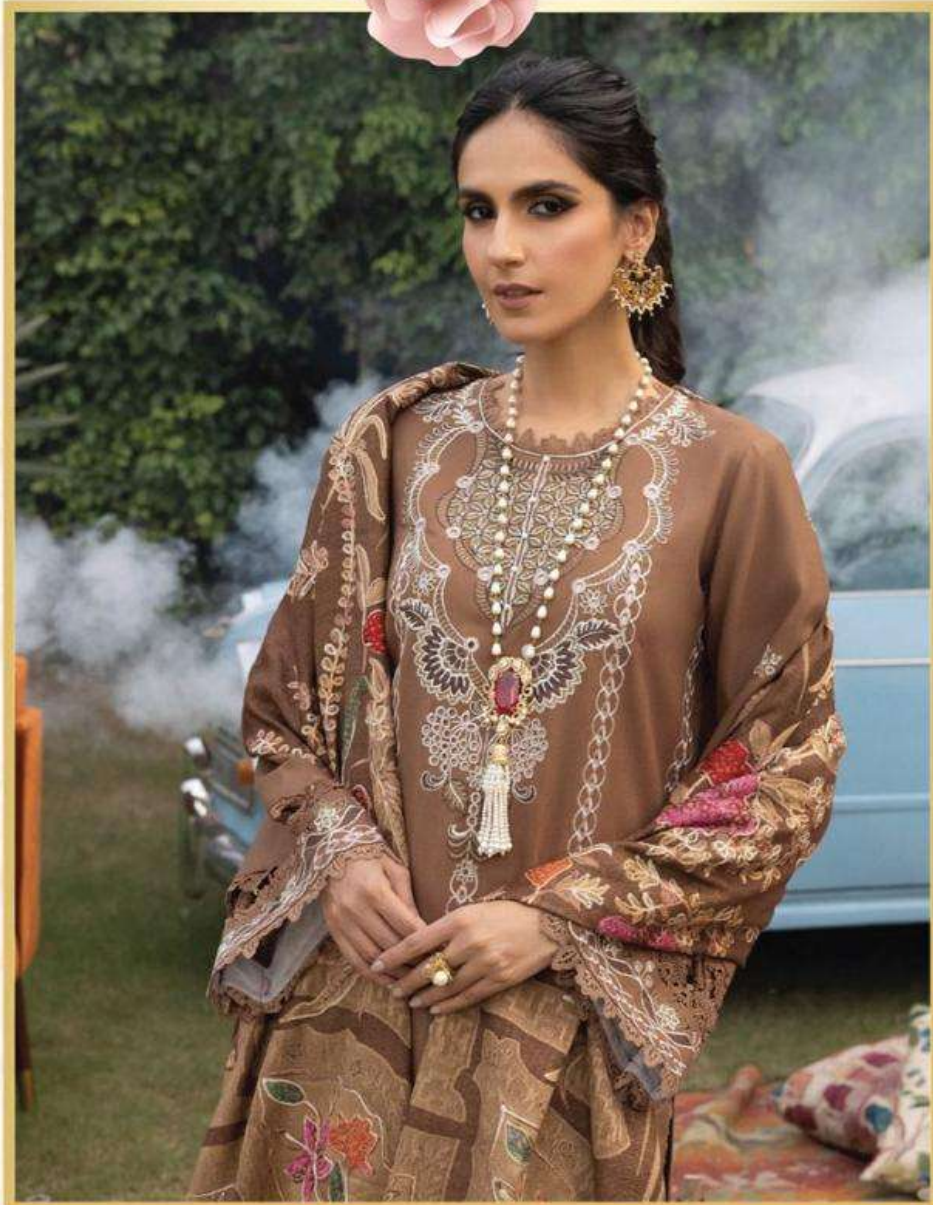

KF™
KEVALFAB

100% COTTON

KAIRA

Vol-17

Classy Luxury Lawn Collection

100% COTTON

KAIRA

Vol-17