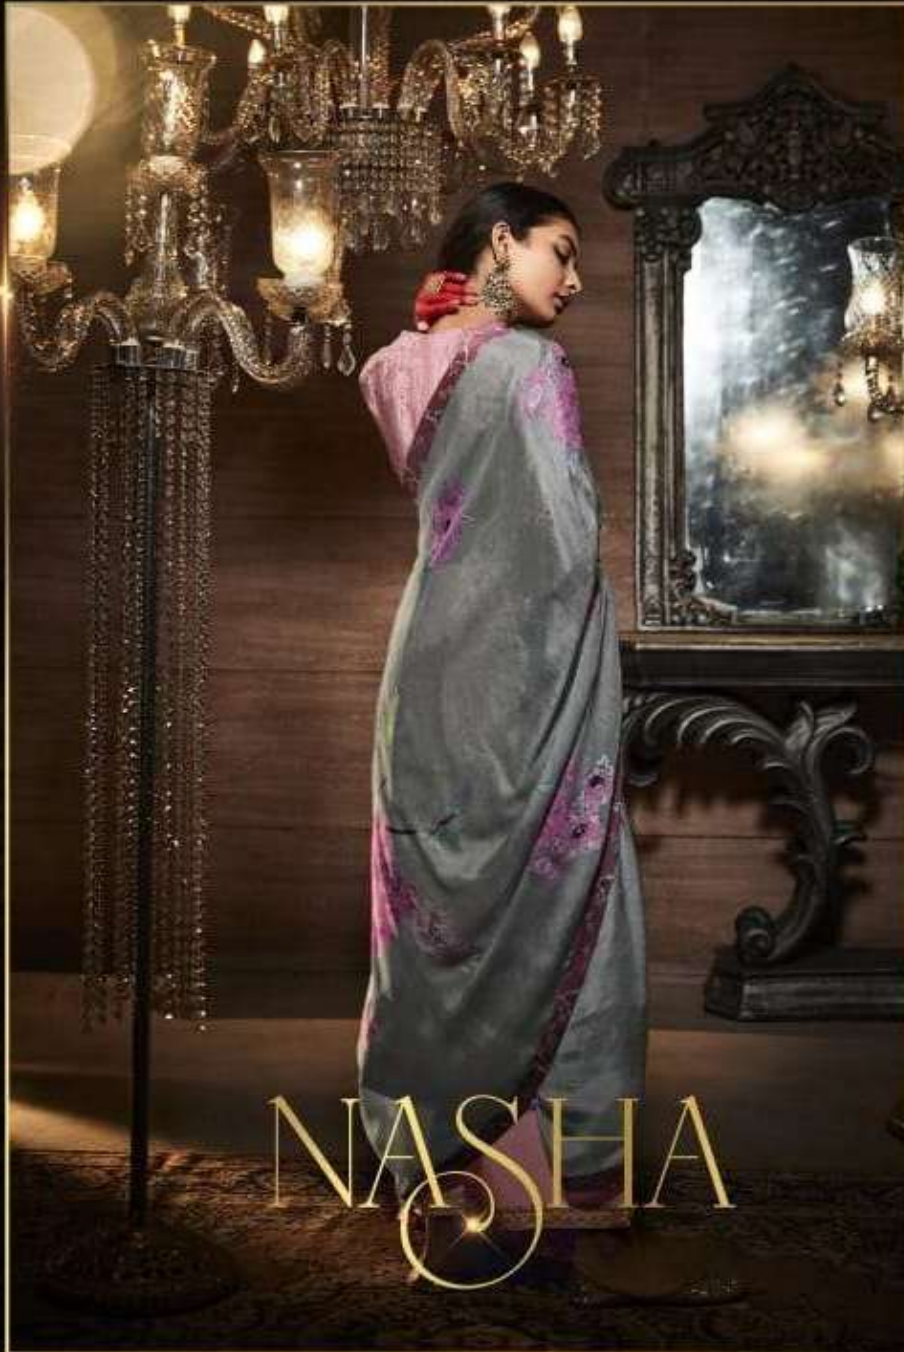

KIMORATI

NASHIA

Nasha- 8892

Nasha- 8895

Heer

Nasha- 8896

Nasha- 8897

HEER

## TOP

Pure velvet with embroidery on neck and sleeves