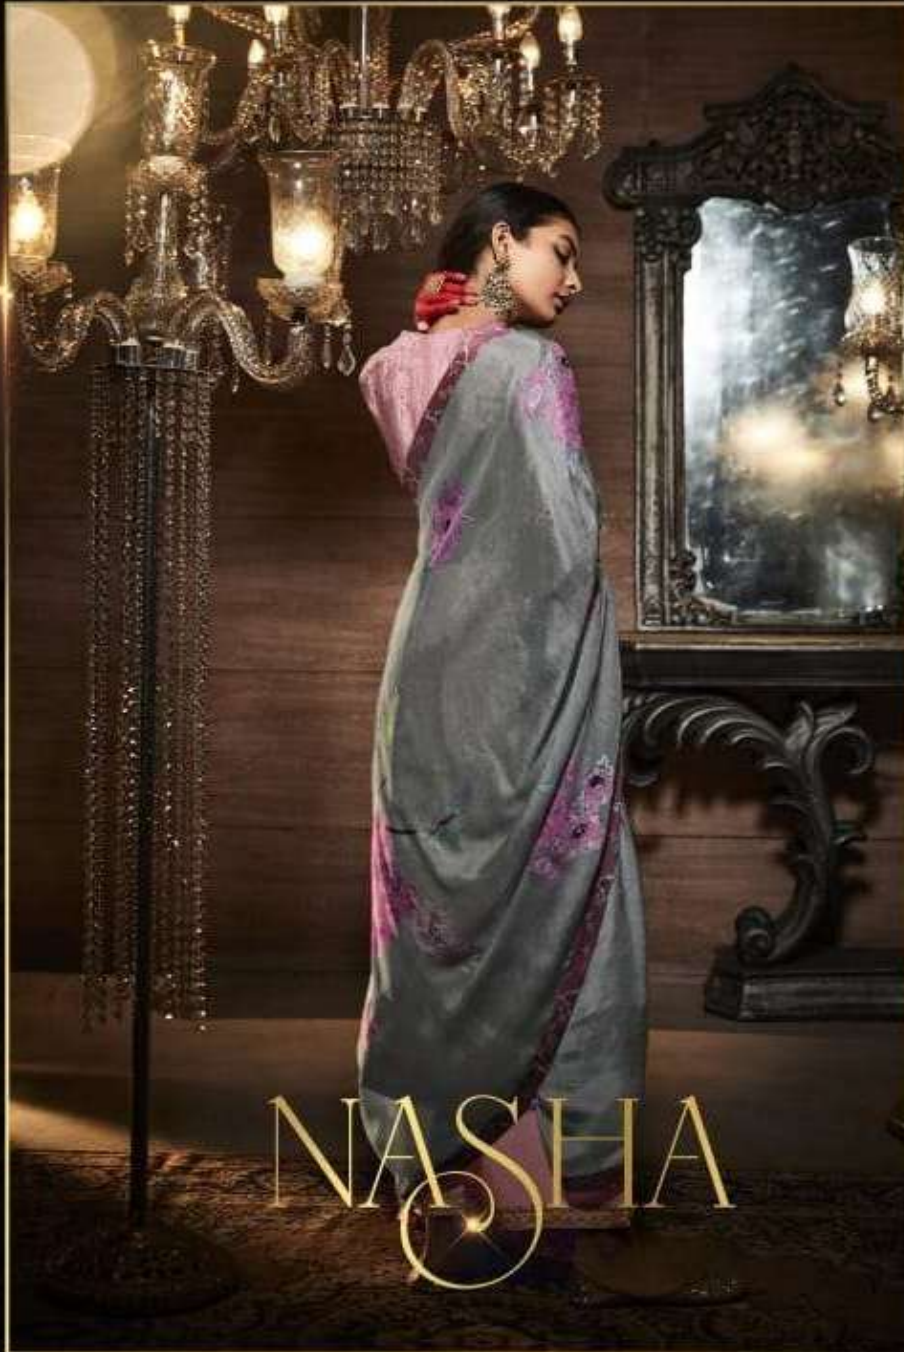

KIMORATI

NASHIA

Nasha- 8892

Nasha- 8895

Heer

Nasha- 8896

Nasha- 8897

HEER

Premium festive wedding collection 2022-2023

NASHA

TOP

Pure velvet with embroidery on neck and sleeves

DUPATTA

Pure chinnon with digital print and shimmer

BOTTOM

Pure staple pashmina with embroidery border