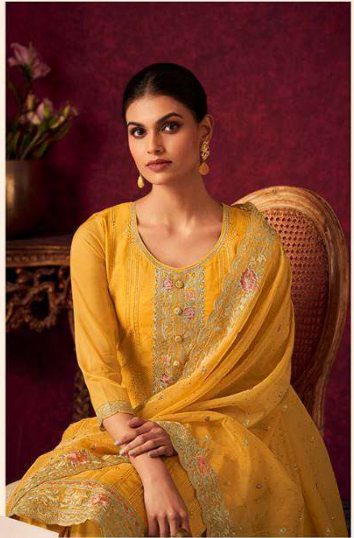

Shree Shalika®
FASHION

INSIYA

FESTIVE COLLECTION

Shree Shalika
FASHION

The beauty of a woman is not in her facial
mode but the true beauty in a woman is reflected by her soul.

CODE#1001

This season is giving a chance to be bright and colorful in your social circle.

CODE#1002

Step back in time and discover the allure of vintage fashion.
infuse your wardrobe with a touch of classic elegance.

CODE#1003

Exploring how timeless pieces continue to influence contemporary style.