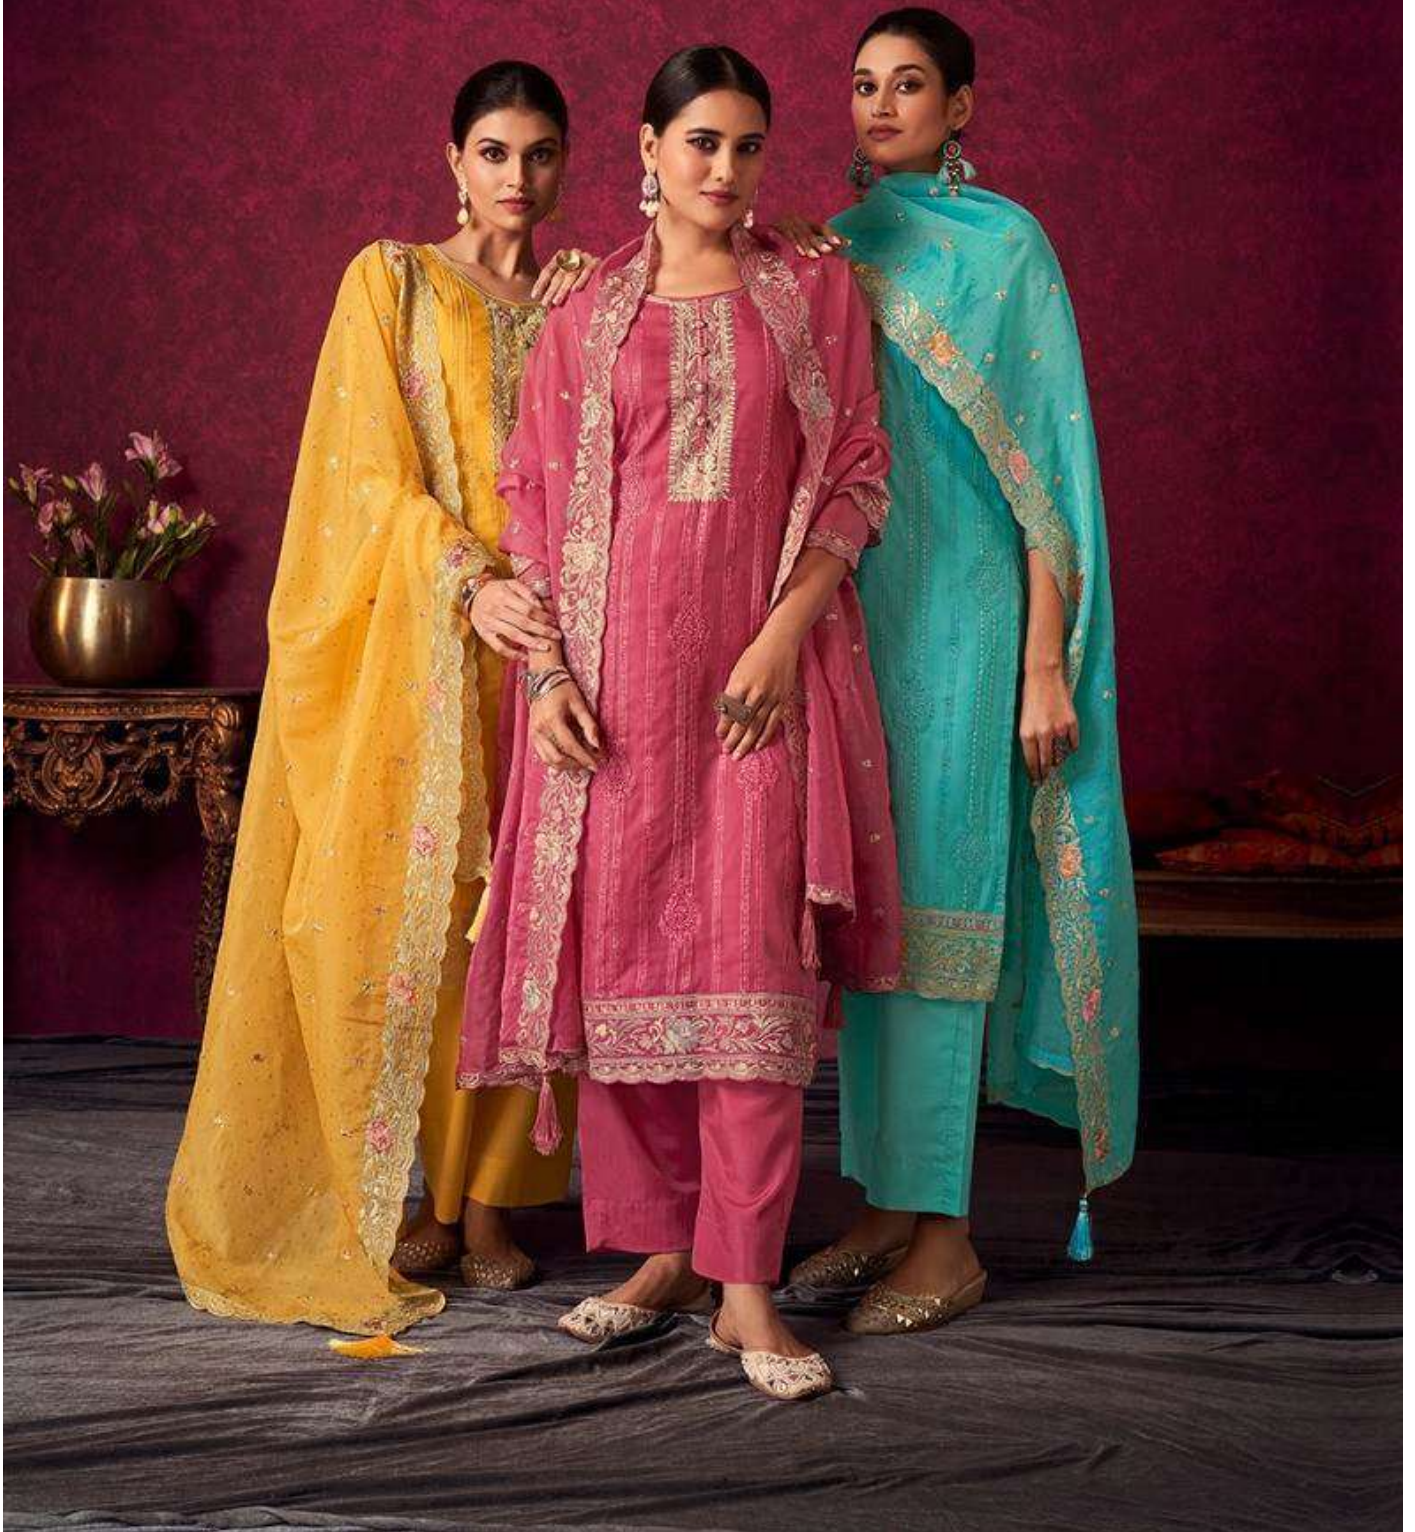

Shree Shalika®
FASHION

INSIYA

FESTIVE COLLECTION

Shree Shalika
FASHION

The beauty of a woman is not in her facial
mode but the true beauty in a woman is reflected by her soul.

CODE#1001

This season is giving a chance to be bright and colorful in your social circle.

CODE#1002

Step back in time and discover the allure of vintage fashion.
infuse your wardrobe with a touch of classic elegance.

CODE#1003

Exploring how timeless pieces continue to influence contemporary style.

CODE#1004

Spring is around the corner and pastels are making a powerful statement this season.
CODE#1005

Fashion is for everyone and this edition is
dedicated to you find your perfect style.
CODE#1006

<p>PRODUCT NAME</p>	<p style="text-align: center;">INSIYA FESTIVE COLLECTION</p>	
<p>DESIGN NO.</p>	<p style="text-align: center;">1001 TO 1006</p>	
<p>DESCRIPTION</p>	<p style="text-align: center;"><u>TOP</u> SOFT ORGANZA WITH HEAVY EMBROIDERY WORK AND BORER WORK</p> <p style="text-align: center;"><u>BOTTOM + INNER</u> DULL SANTOON</p> <p style="text-align: center;"><u>DUPATTA</u> SOFT ORGANZA WITH HEAVY EMBROIDERY WORK & JHARKAN DIAMOND</p>	
<p>RATE</p>	<p style="text-align: center;">06 PCS CATALOGUE</p>	<p style="text-align: center;">2045/-PCS</p>