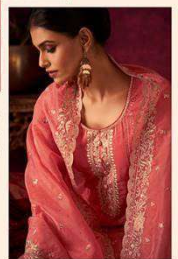

Shree Shalika®
FASHION

INSIYA

FESTIVE COLLECTION

Shree Shalika
FASHION

The beauty of a woman is not in her facial
mode but the true beauty in a woman is reflected by her soul.

CODE#1001

This season is giving a chance to be bright and colorful in your social circle.

CODE#1002

Step back in time and discover the allure of vintage fashion.
infuse your wardrobe with a touch of classic elegance.

CODE#1003

Exploring how timeless pieces continue to influence contemporary style.