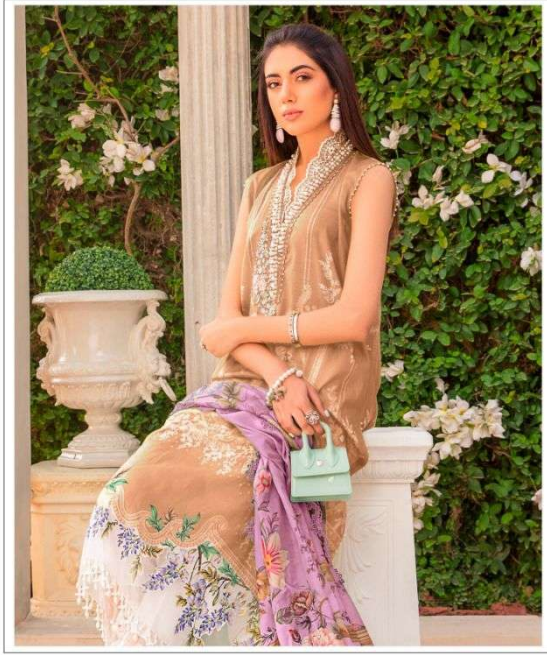

TAJ || 459

Taj
CREATIONS

Cotton Dupatta

ESPRESSO
Steamed MILK
Latte Macchiato

Flat WHITE
ESPRESSO

l'adore

parfait!

TU | 459

Taj

Cotton Dupatta

TAJ || 462

Taj
CREATIONS

Cotton Dupatta