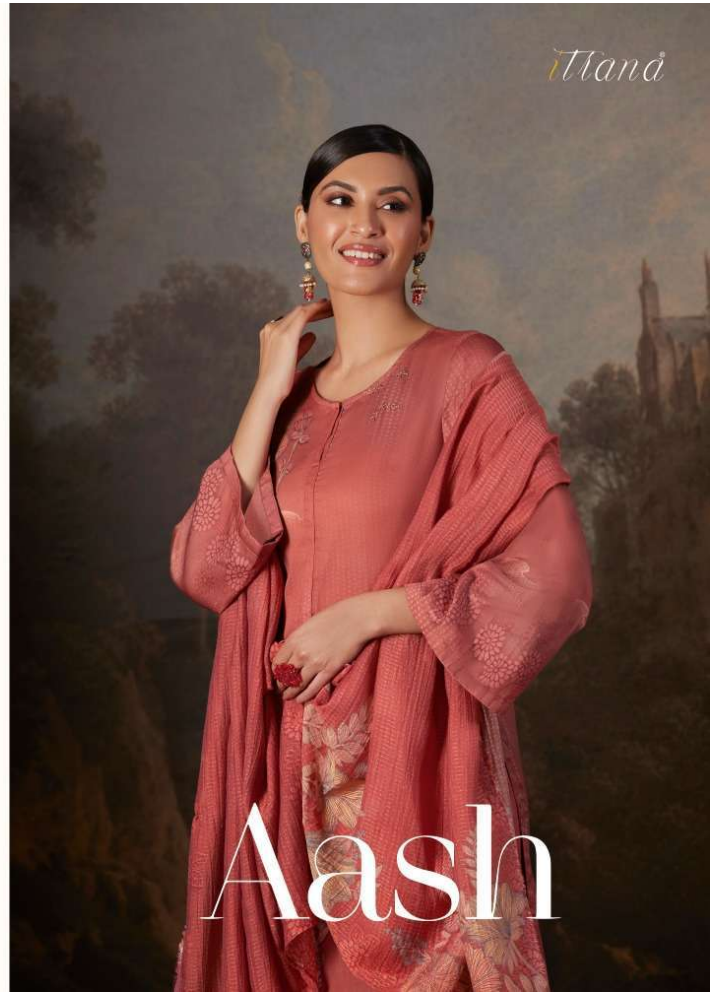

RATE LIST

H S N CODE - 520851

DESIGN NO

920 - 910

980 - 960

940 - 970

930 - 950

DESCRIPTION

TOP - COTTON SATIN HEAVY DIGITAL PRINT WITH HAND WORK

BOTTOM - COTTON SATIN HEAVY

DUPATTA - PURE VISCOSE JARI LINING DUPATTA DIGITAL PRINTED

RATE

{ **RS, 1395/-** }

TOTAL SUITS = 08 TOTAL AMOUNT - 11160/- AVG. RATE - 1395/-

Distributed by

KSS
SynTex Private Limited

Mob : +91-96242 83111