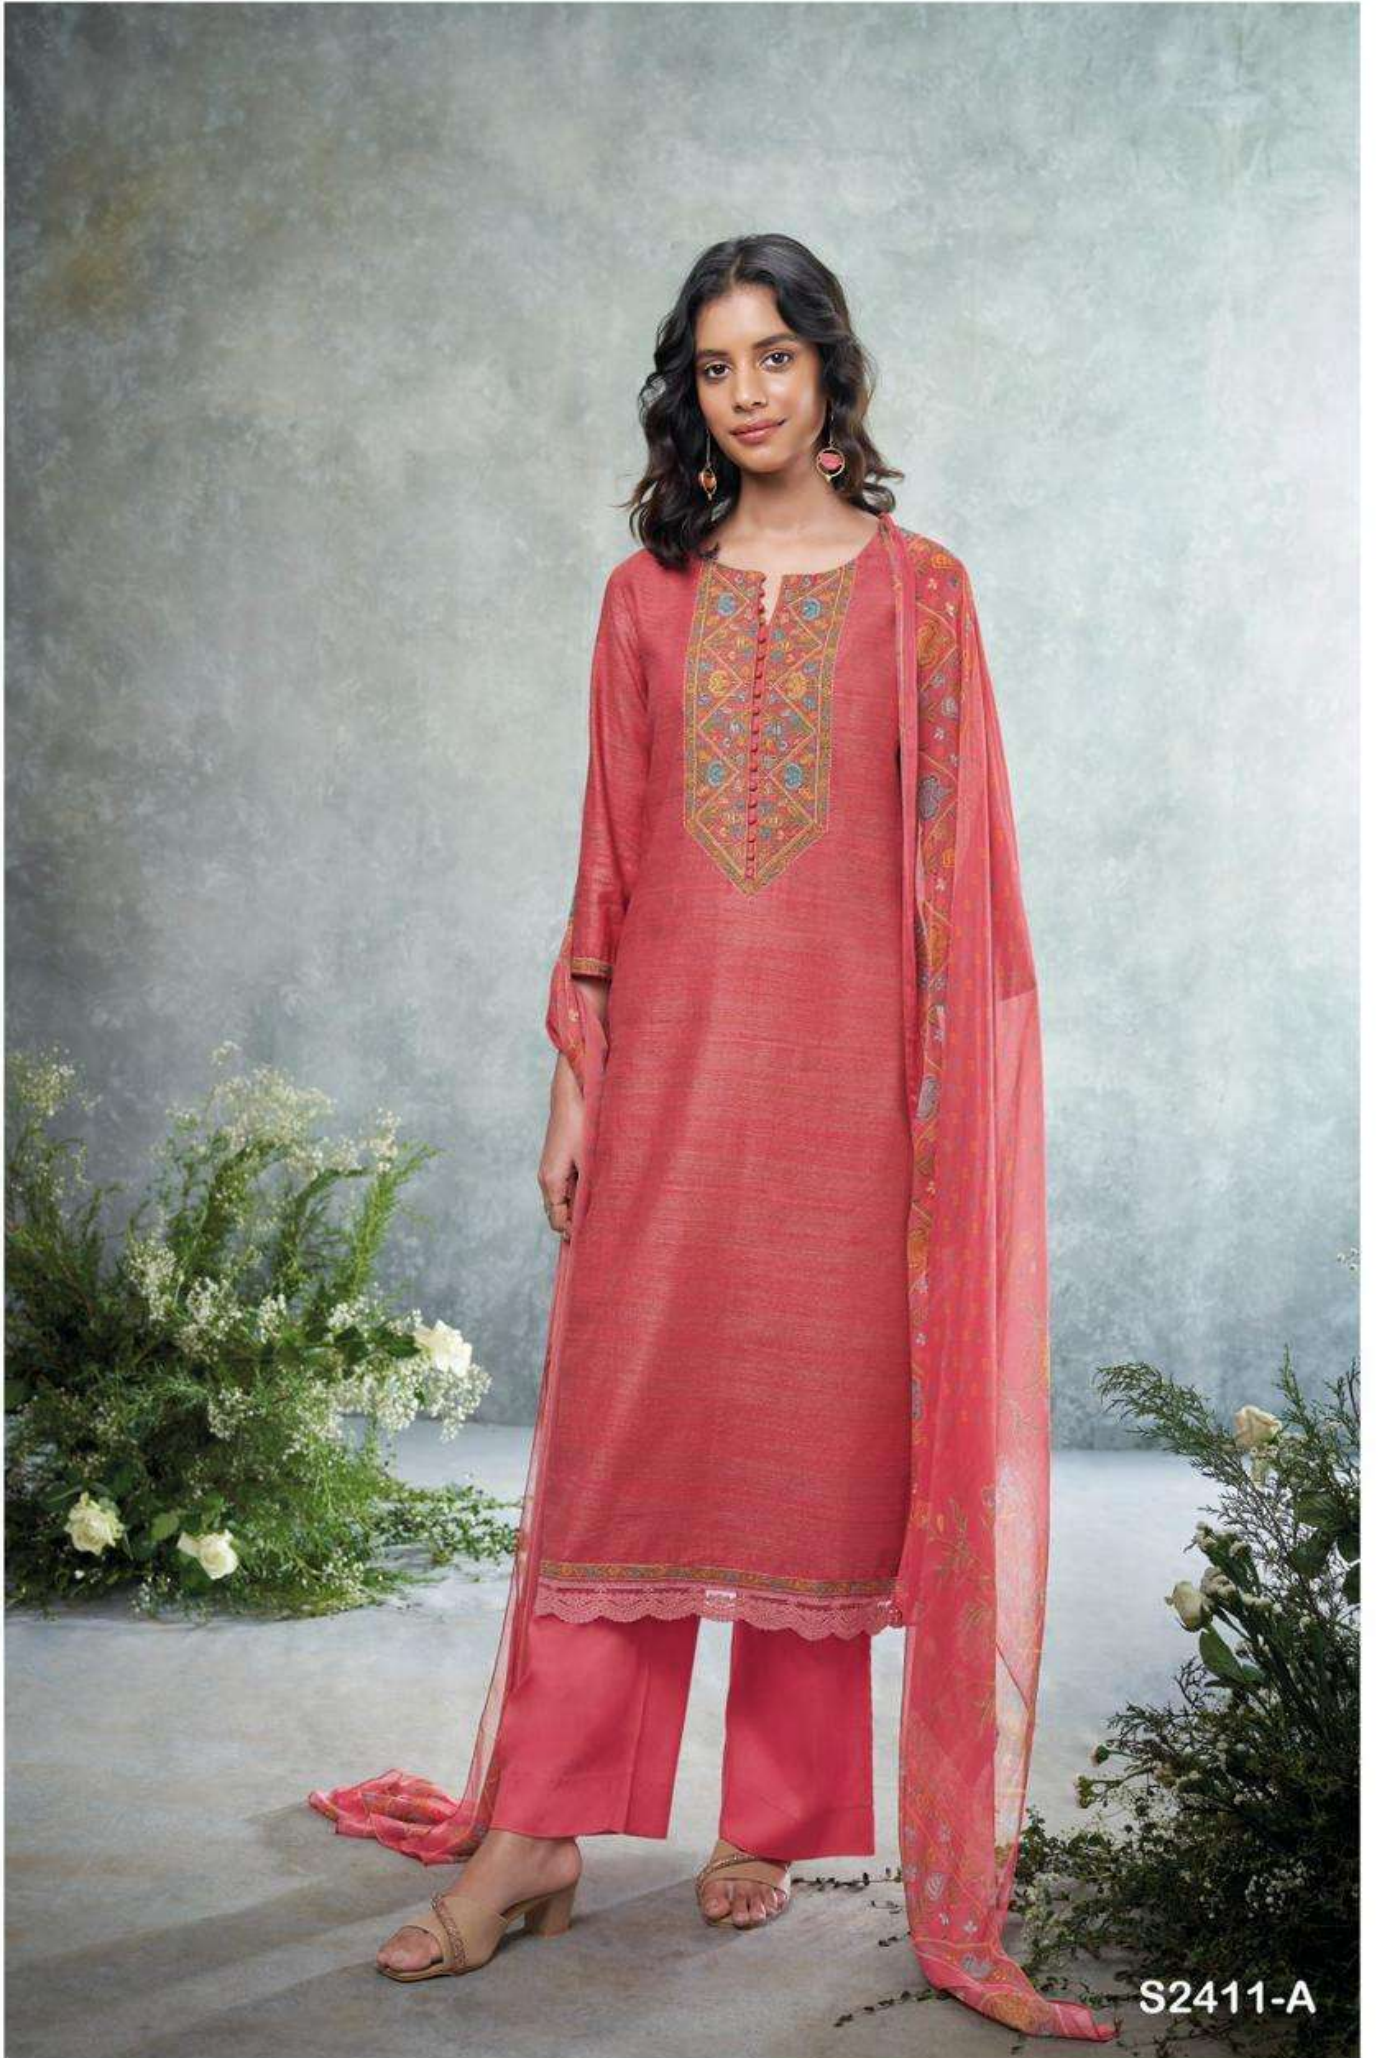

Ganga®
Roplex
S2411

S2411-A

S2411-B

PRODUCT NAME	<i>ROPLEX</i>
D.NO.	S2411
DESCRIPTION	TOP PREMIUM WOVEN SOLID WITH EMBROIDERY AND DAMAN EMBROIDERY LACE BOTTOM PREMIUM COTTON SILK SOLID COLOUR DUPATTA PURE CHIFFON PRINTED
HSN CODE	540834
WHOLESALE PRICE	1725/- EACH+GST(EXTRA)