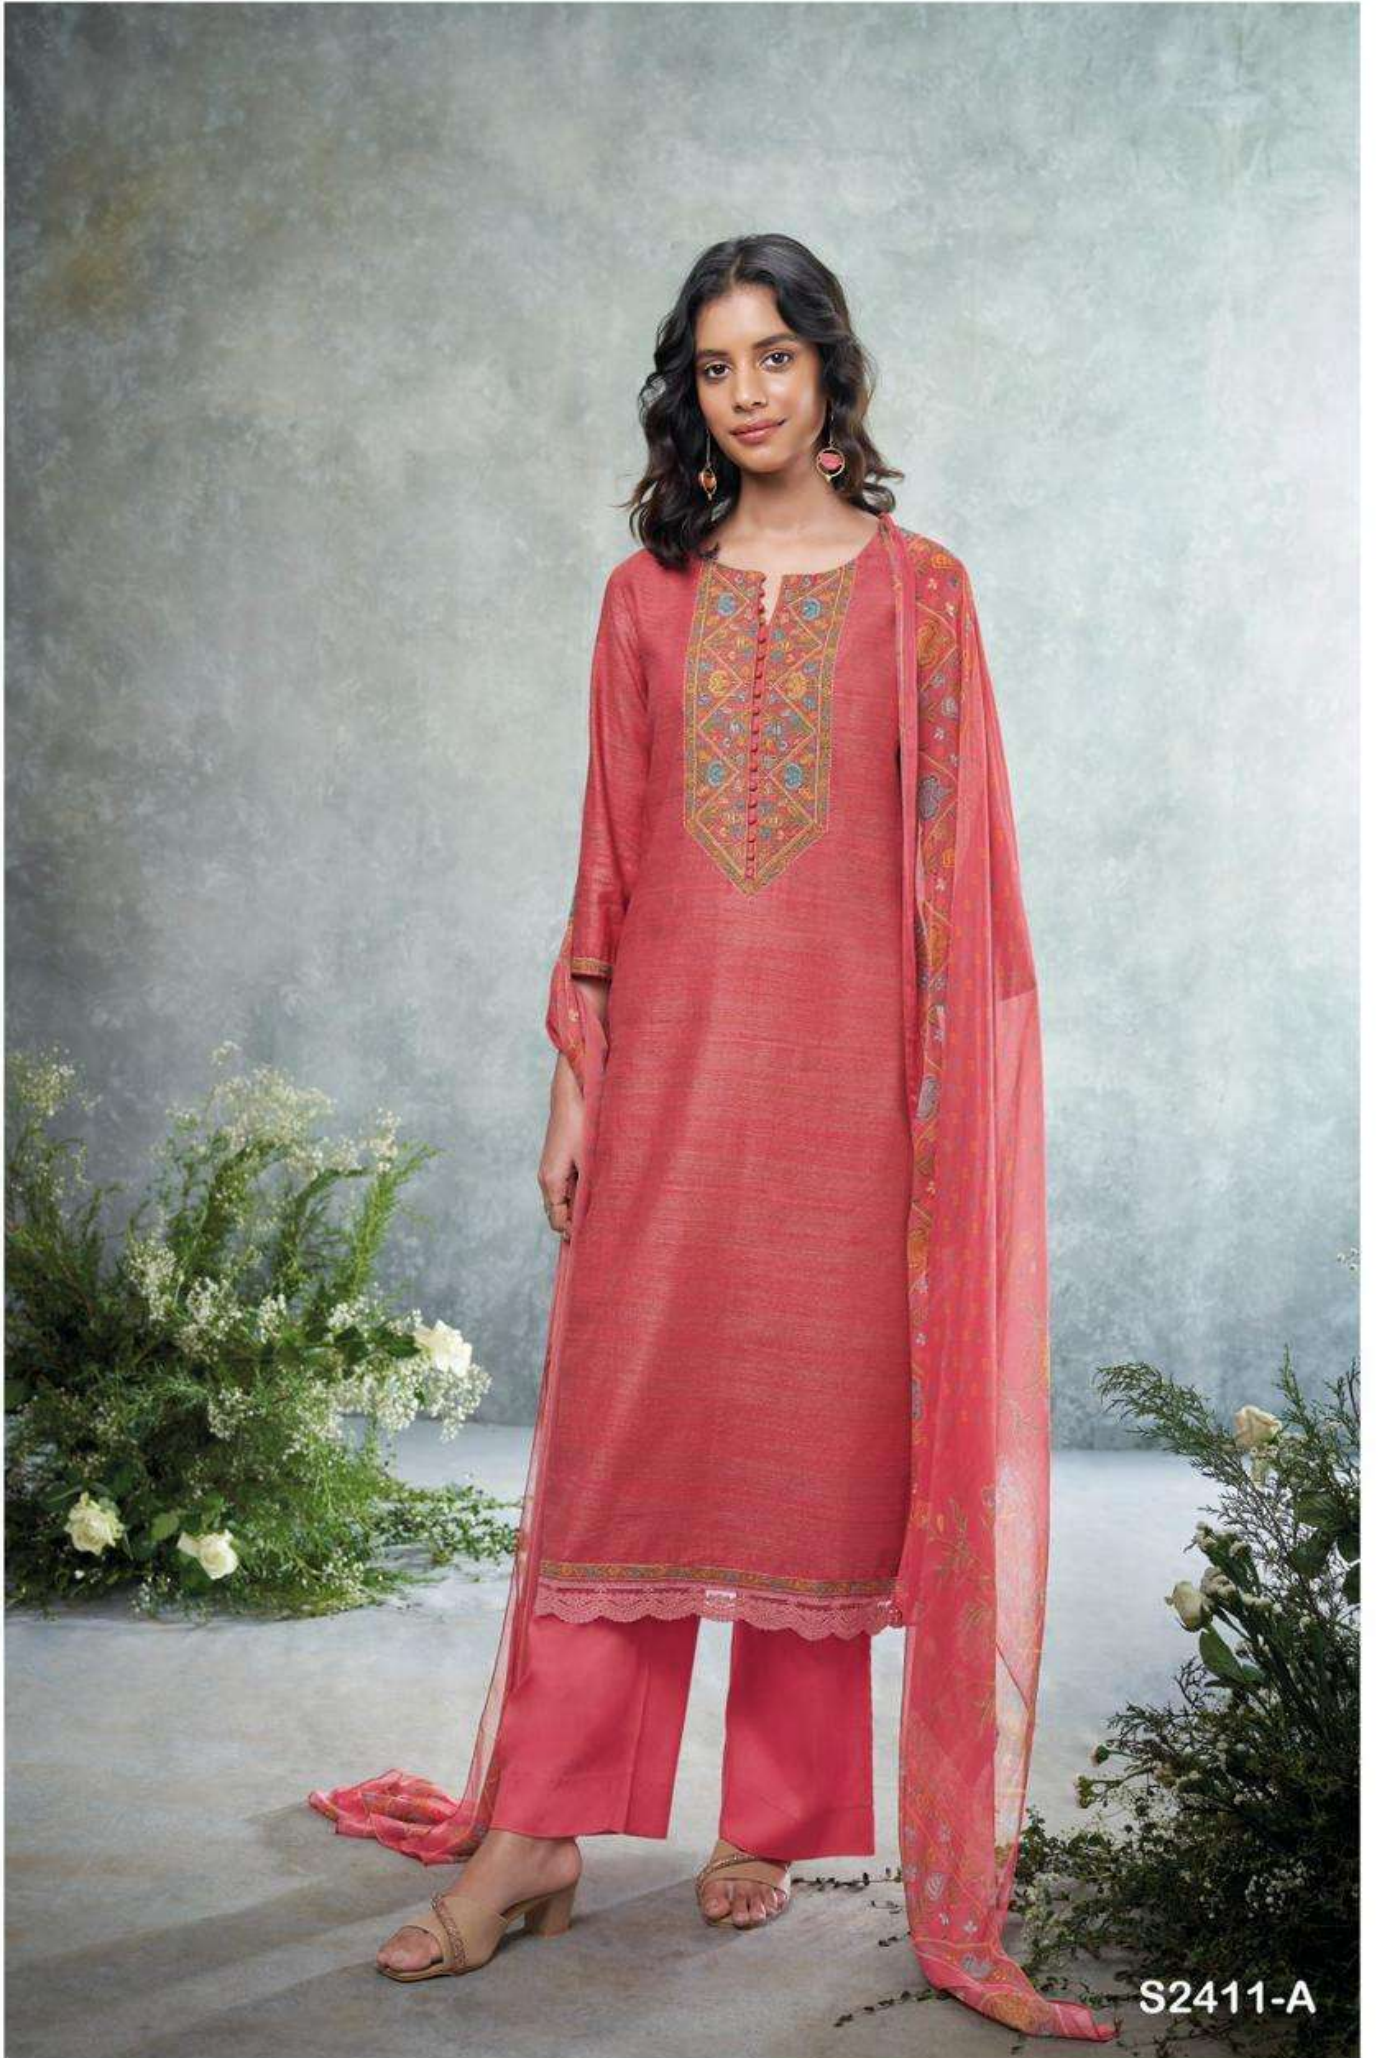

Ganga®
Roplex
S2411

S2411-A

S2411-B

PRODUCT NAME	<i>ROPLEX</i>
D.NO.	S2411
DESCRIPTION	<p>TOP PREMIUM WOVEN SOLID WITH EMBROIDERY AND DAMAN EMBROIDERY LACE</p> <p>BOTTOM PREMIUM COTTON SILK SOLID COLOUR</p> <p>DUPATTA PURE CHIFFON PRINTED</p>
HSN CODE	540834
WHOLESALE PRICE	1725/- EACH+GST(EXTRA)