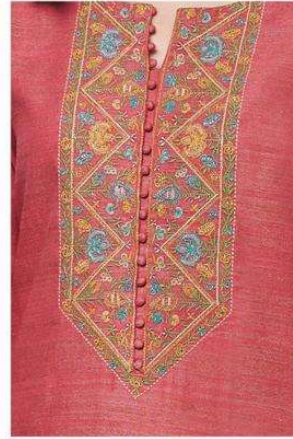

Ganga®
Roplex
S2411

S2411-A

S2411-B

PRODUCT NAME	<i>ROPLEX</i>
D.NO.	S2411
DESCRIPTION	TOP PREMIUM WOVEN SOLID WITH EMBROIDERY AND DAMAN EMBROIDERY LACE BOTTOM PREMIUM COTTON SILK SOLID COLOUR DUPATTA PURE CHIFFON PRINTED
HSN CODE	540834
WHOLESALE PRICE	1725/- EACH+GST(EXTRA)

S2411-A

S2411-B

Ganga®
Roplex
S2411-A/B