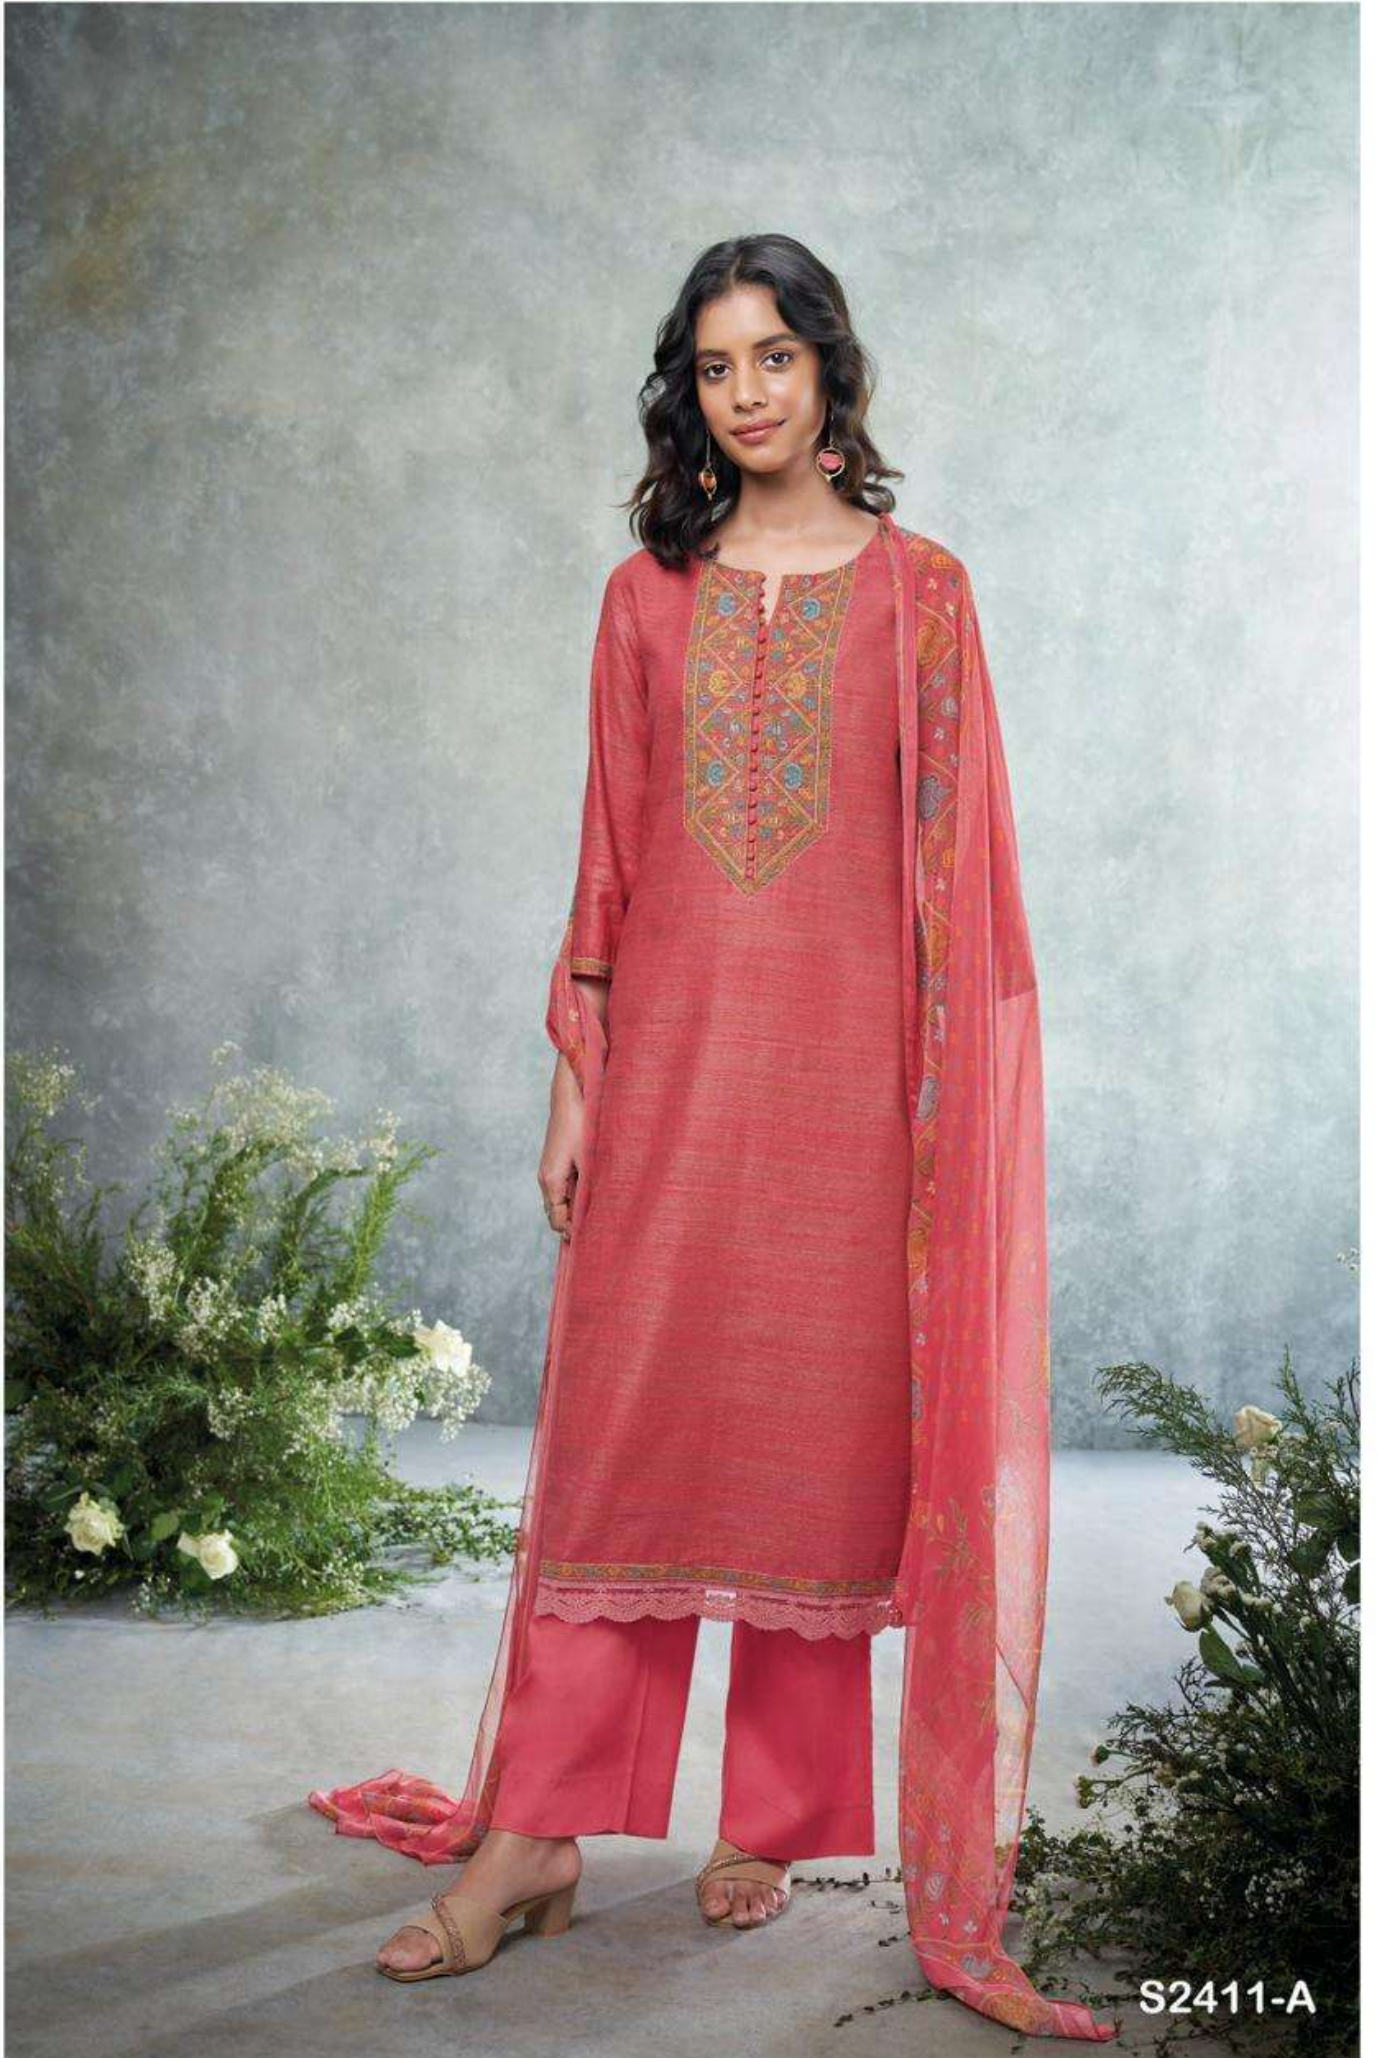

Ganga®  
Roplex  
S2411

S2411-A

S2411-B

PRODUCT NAME	<b>ROPLEX</b>
D.NO.	S2411
DESCRIPTION	<b>TOP</b> PREMIUM WOVEN SOLID WITH EMBROIDERY AND DAMAN EMBROIDERY LACE  <b>BOTTOM</b> PREMIUM COTTON SILK SOLID COLOUR  <b>DUPATTA</b> PURE CHIFFON PRINTED
HSN CODE	<b>540834</b>
WHOLESALE PRICE	<b>1725/- EACH+GST(EXTRA)</b>