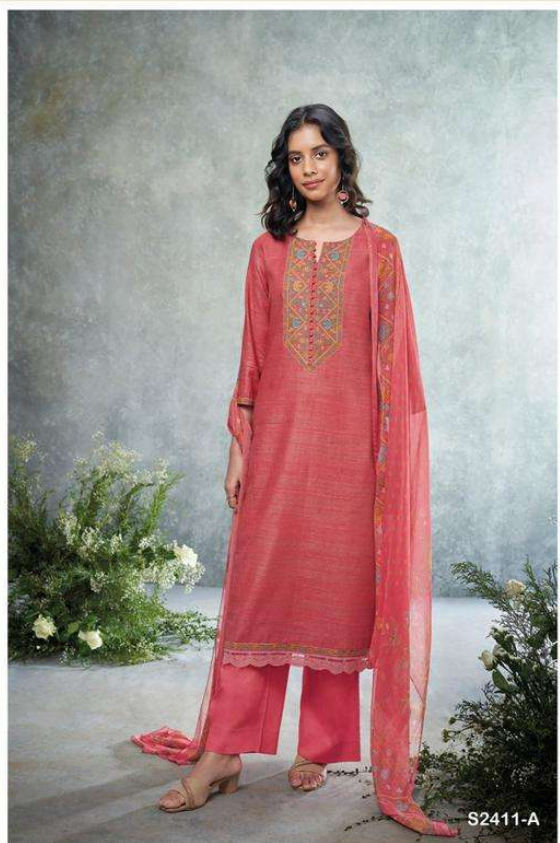

Ganga®
Roplex
S2411

S2411-A

S2411-B

PRODUCT NAME	<i>ROPLEX</i>
D.NO.	S2411
DESCRIPTION	TOP PREMIUM WOVEN SOLID WITH EMBROIDERY AND DAMAN EMBROIDERY LACE BOTTOM PREMIUM COTTON SILK SOLID COLOUR DUPATTA PURE CHIFFON PRINTED
HSN CODE	540834
WHOLESALE PRICE	1725/- EACH+GST(EXTRA)

S2411-A

S2411-B

Ganga®
Roplex
S2411-A/B