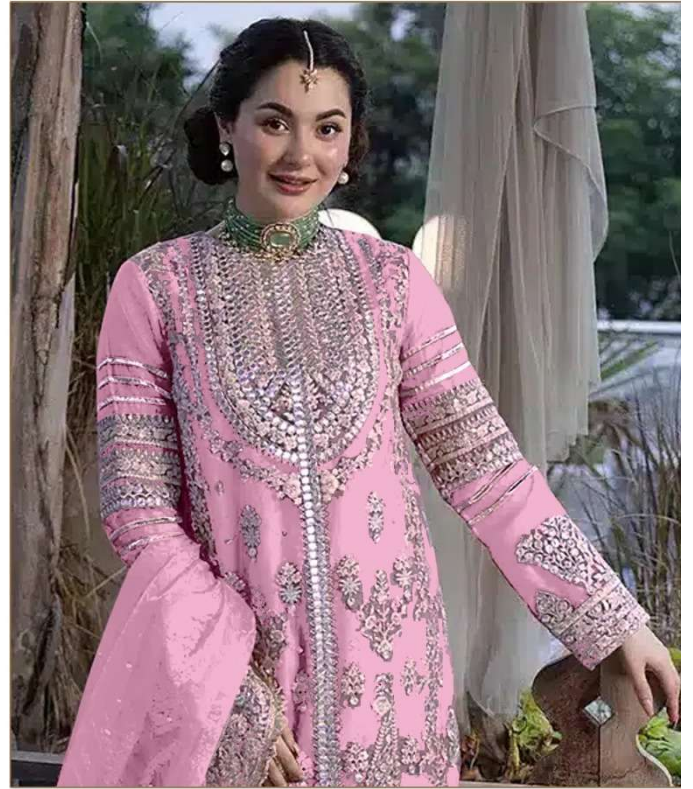

Serene®
Pakistani Suit

A BRAND BY **MEGHA EXPORT**

S - 219 A