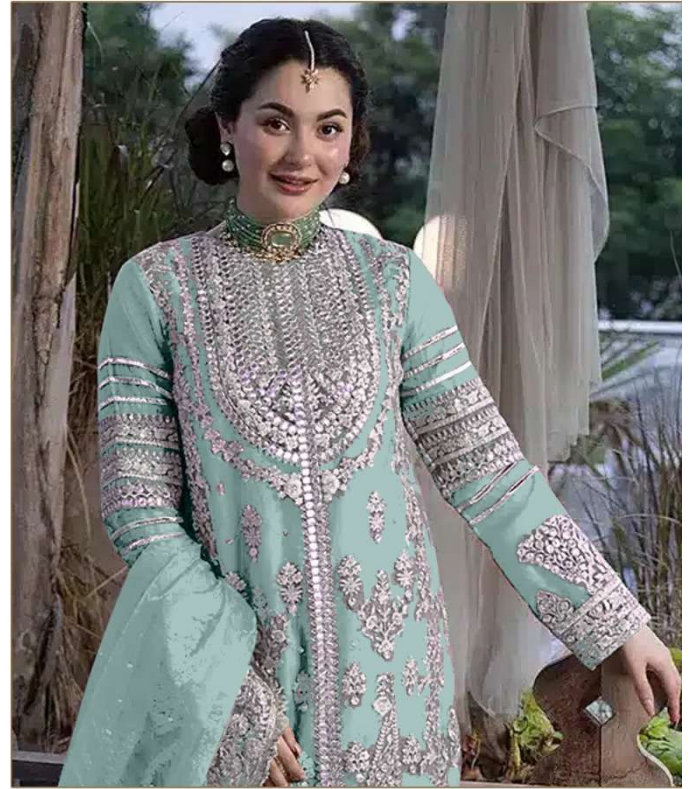

Serene®
Pakistani Suit

A BRAND BY **MEGHA EXPORT**

S - 219 B