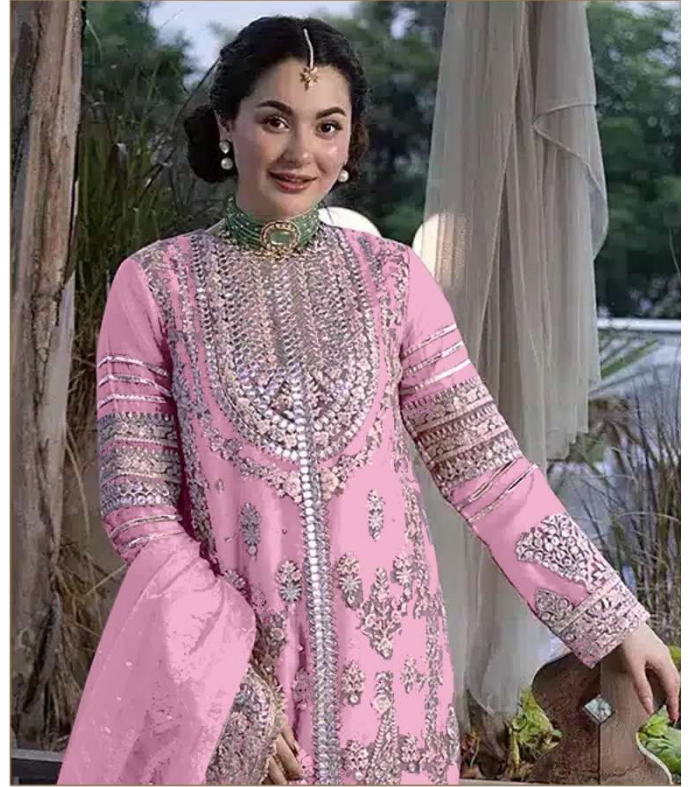

Serene®
Pakistani Suit

A BRAND BY **MEGHA EXPORT**

S - 219 A