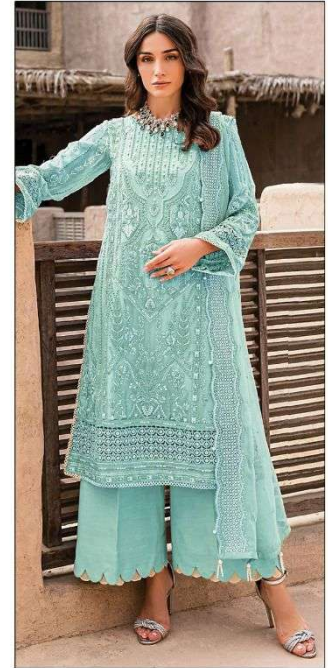

TOP - ORGANZA HEAVY EMBROIDERED
WITH STONE WORK & GPO
INNER BOTTOM - DULL SANTOON
DUPATTA - ORGANZA HEAVY
EMBROIDERED WITH GPO

B 12 - D