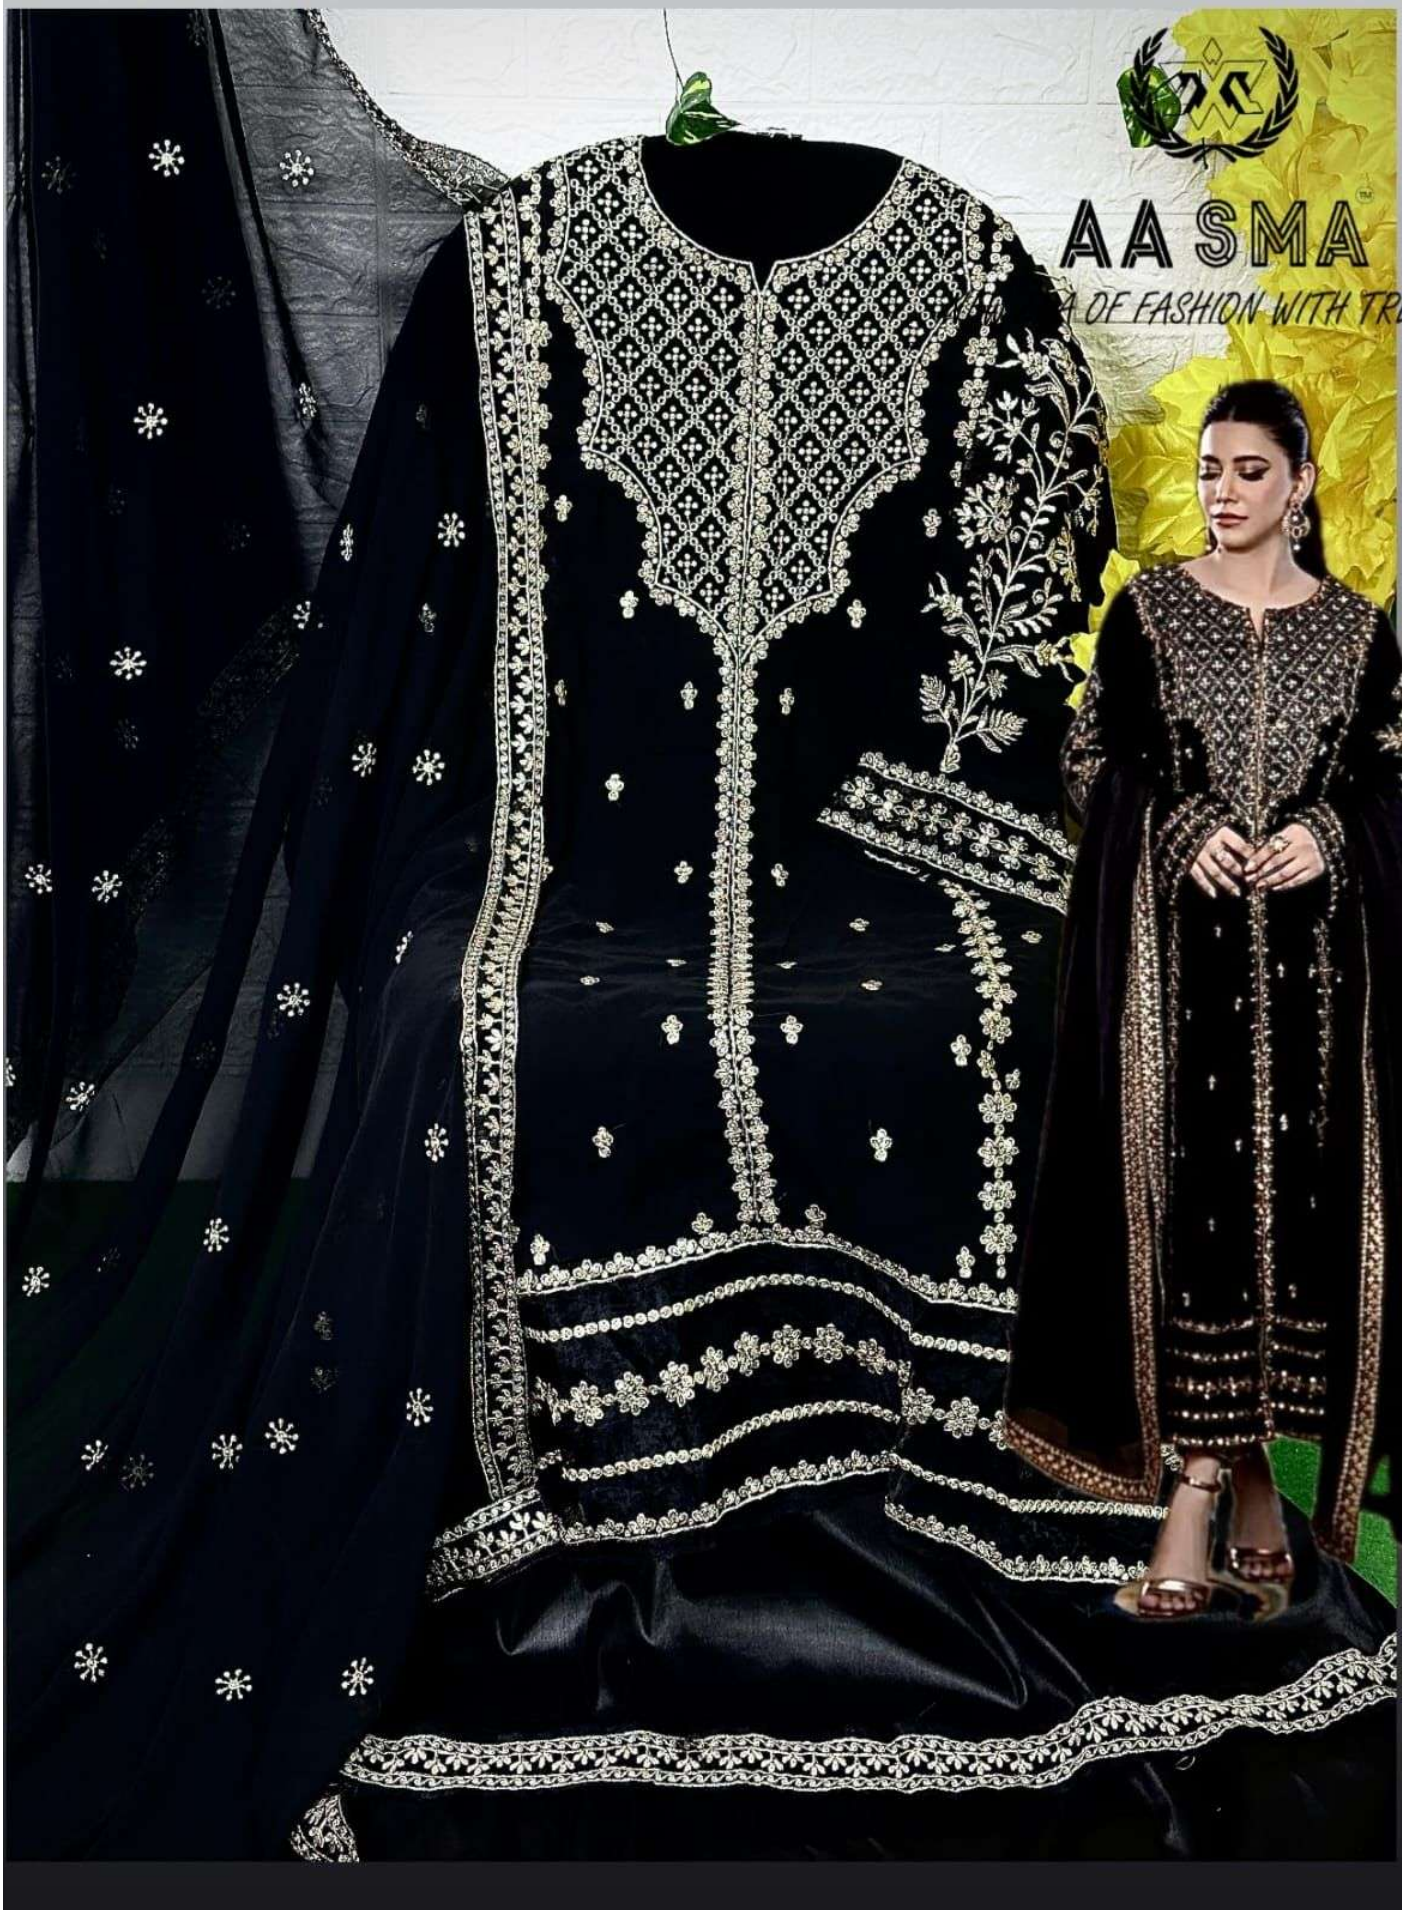

AA SMA

NEW ERA OF FASHION WITH TRENDS

AA SMA

NEW ERA OF FASHION WITH TRENDS

AA S M A

OF FASHION WITH TR

AA SMA

NEW ERA OF FASHION WITH TRENDS

TOP- PURE FOX GEORGETTE WITH HEAVY EMBROIDERY AND SEQUENCE WORK

BOTTOM/INNER- DULL SHANTOON WITH HEAVY EMBROIDERY PATCH

DUPATTA- PURE FOX GEORGETTE FANCY DUPATTA AND HEAVY EMBROIDERY

7773
D.No:-204