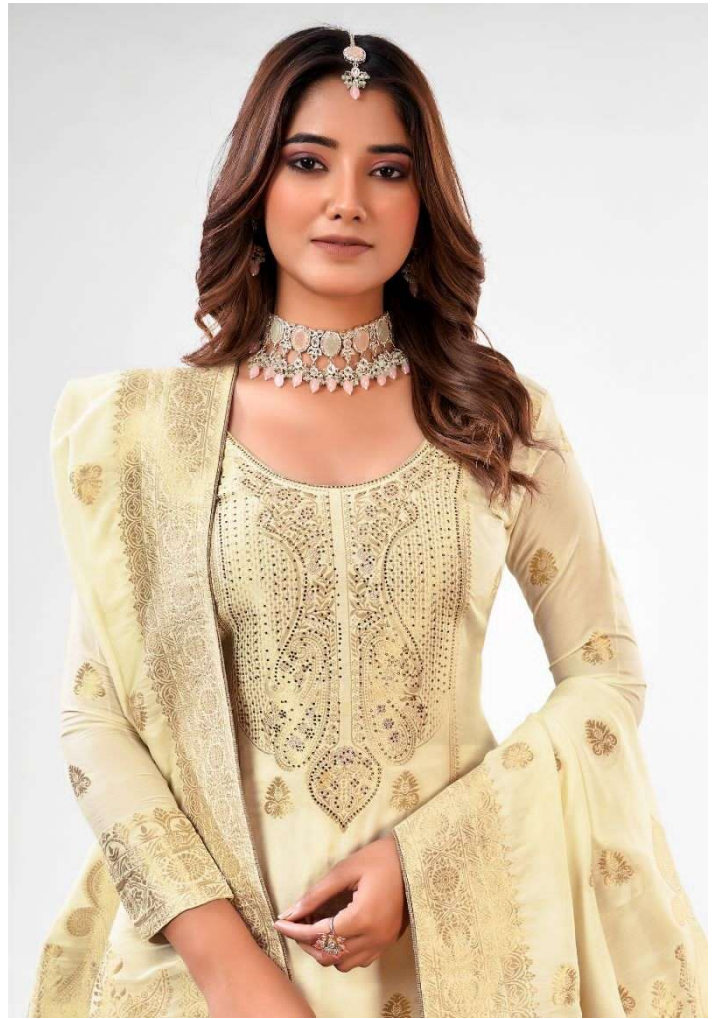

NARI

NYASA

NARI
65002

NARI
65003

Presenting To You Our New Catalogue

NYASA

-: TOP :-

PURE MUSLIN VISCOUS JACARD
WITH SIROSKI WORK

-: BOTTOM :-

PURE VISCOUS REYON

-: DUPATTA :-

PURE VISCOUS MUSLIN JACARD

Follow on  
Rsf_fashion

D-3086 RRTM 3RD FLOOR SAROLI SURAT

NARI

NYASA