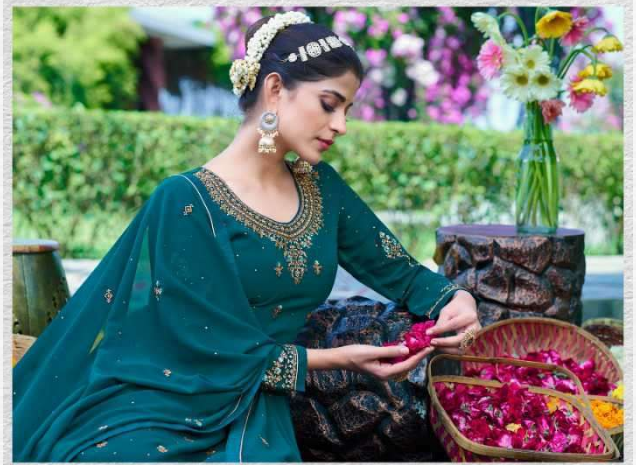

Shree Shalika
FASHION