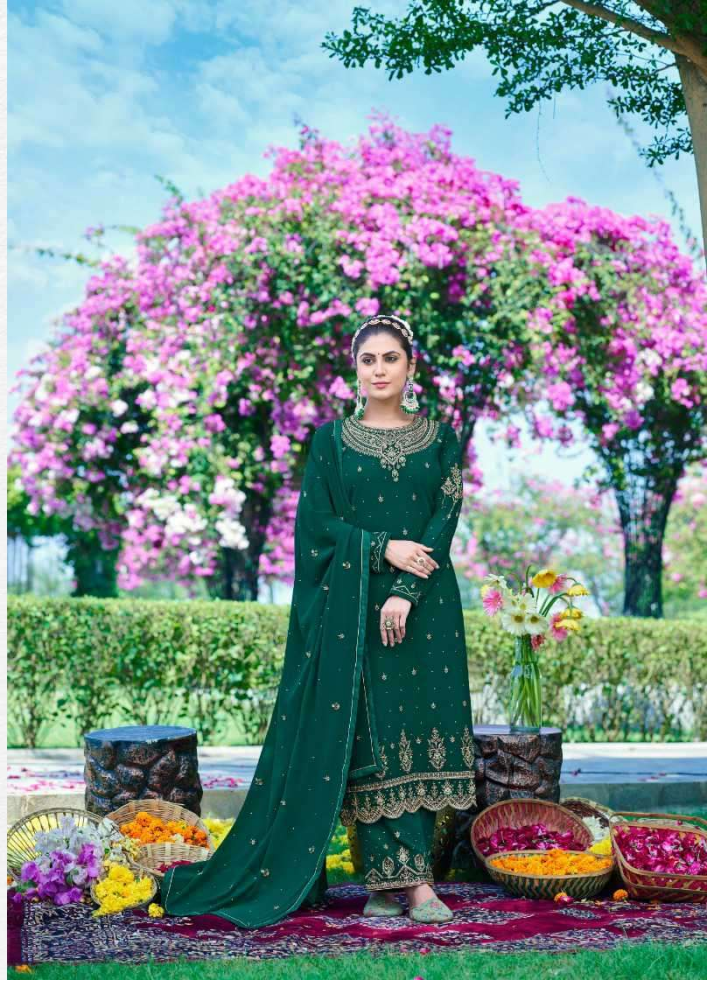

Shree Shalika
FASHION
D.NO / 2003