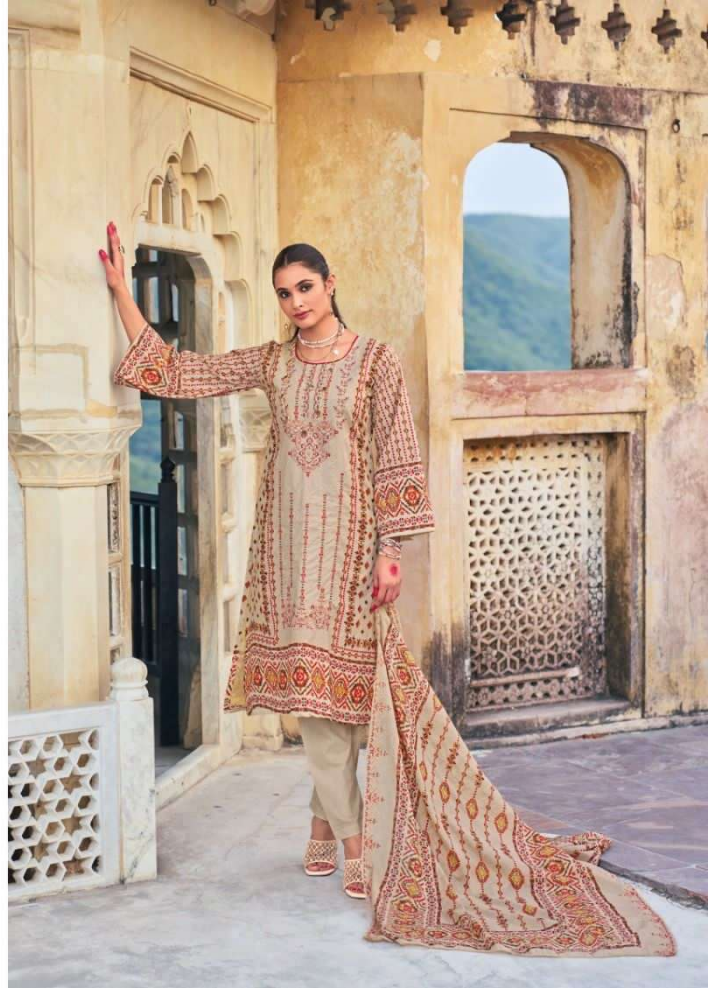

Shree[®]
FABS

**BIN SAEED
LAWN COLLECTION
VOL - 9**

9001

----- DESIGNER IS ONLY AS GOOD AS THE STAR WHO WEARS HER CLOTHES -----

9002 WHEN A PERSON IS IN FASHION, ALL THEY DO IS RIGHT

9003

A GIRL SHOULD BE TWO THINGS CLASSY AND FABULOUS

9001

9002

9003

Shree[®]
FABS

S
BIN SAEED
LAWN COLLECTION
VOL - 9