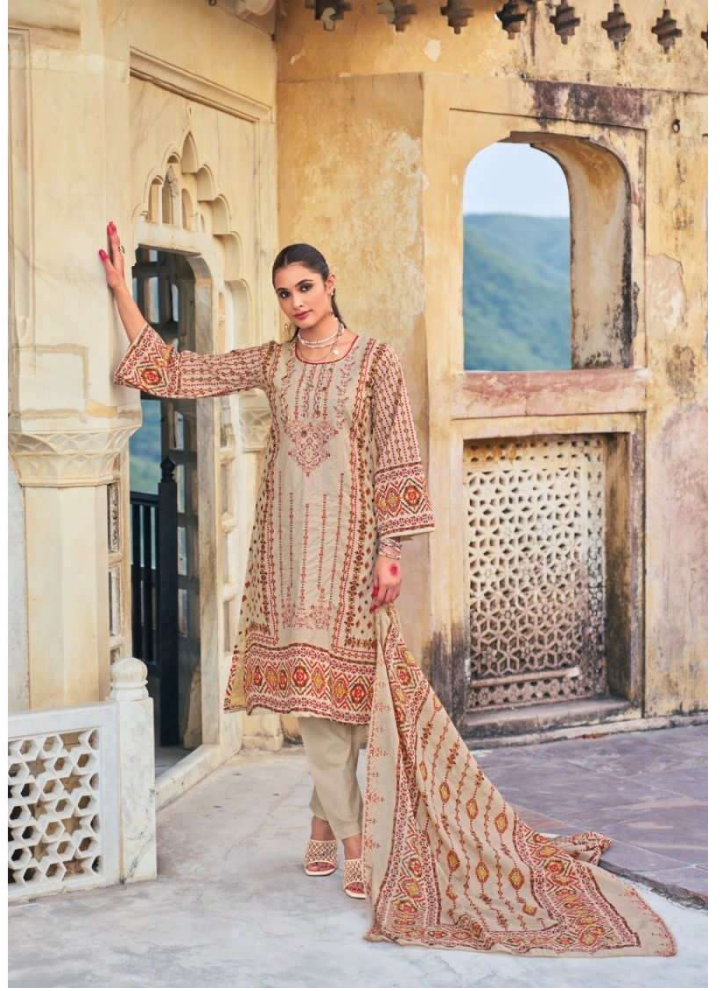

Shree[®]
FABS

**BIN SAEED
LAWN COLLECTION
VOL - 9**

9001

----- DESIGNER IS ONLY AS GOOD AS THE STAR WHO WEARS HER CLOTHES -----

9002 WHEN A PERSON IS IN FASHION, ALL THEY DO IS RIGHT

9003

A GIRL SHOULD BE TWO THINGS CLASSY AND FABULOUS

9001

9002

9003

Shree
FABS

BIN SAEED
LAWN COLLECTION
VOL - 9