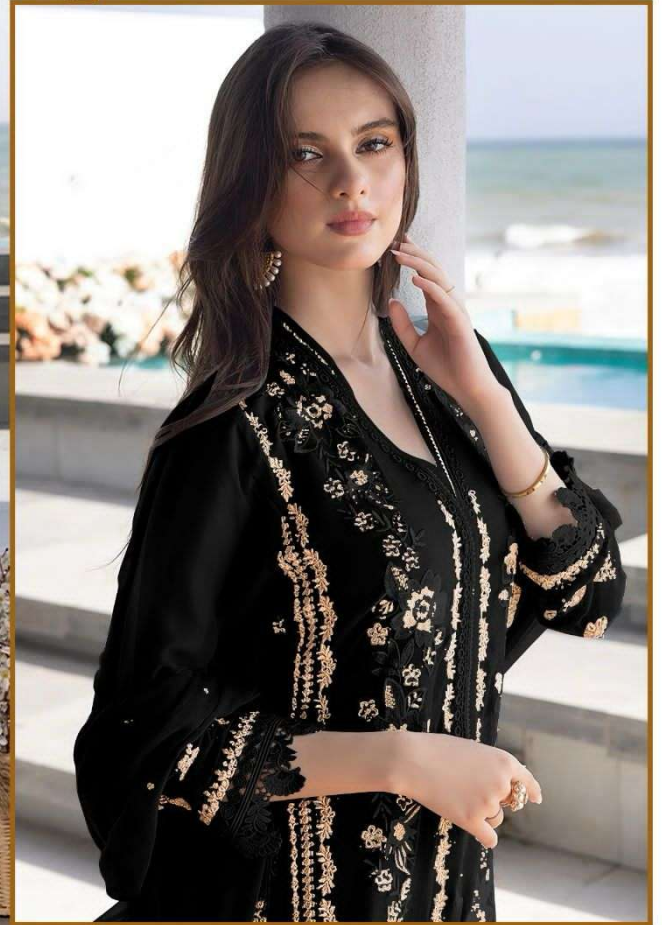

TOP - FOX GEORGETTE HEAVY EMBROIDERED
INNER BOTTOM - DULL SANTOON
DUPATTA - FOX GEORGETTE HEAVY
EMBROIDERED WITH FOUR SIDE EMB LACE

B-03 F

TOP - FOX GEORGETTE HEAVY EMBROIDERED
INNER BOTTOM - DULL SANTOON
DUPATTA - FOX GEORGETTE HEAVY
EMBROIDERED WITH FOUR SIDE EMB LACE