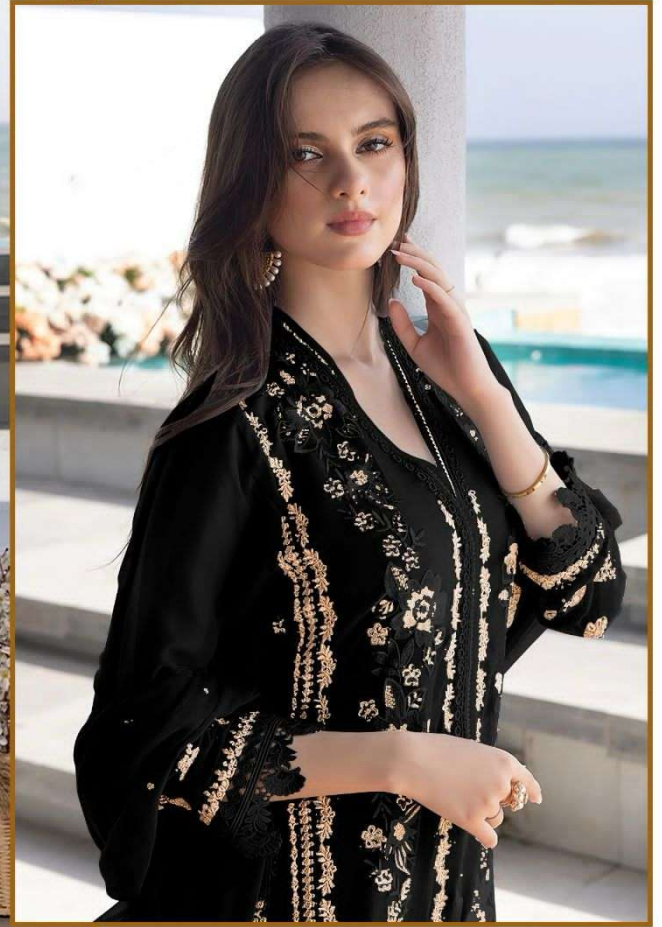

TOP - FOX GEORGETTE HEAVY EMBROIDERED
INNER BOTTOM - DULL SANTOON
DUPATTA - FOX GEORGETTE HEAVY
EMBROIDERED WITH FOUR SIDE EMB LACE

B-03 F

TOP - FOX GEORGETTE HEAVY EMBROIDERED
INNER BOTTOM - DULL SANTOON
DUPATTA - FOX GEORGETTE HEAVY
EMBROIDERED WITH FOUR SIDE EMB LACE