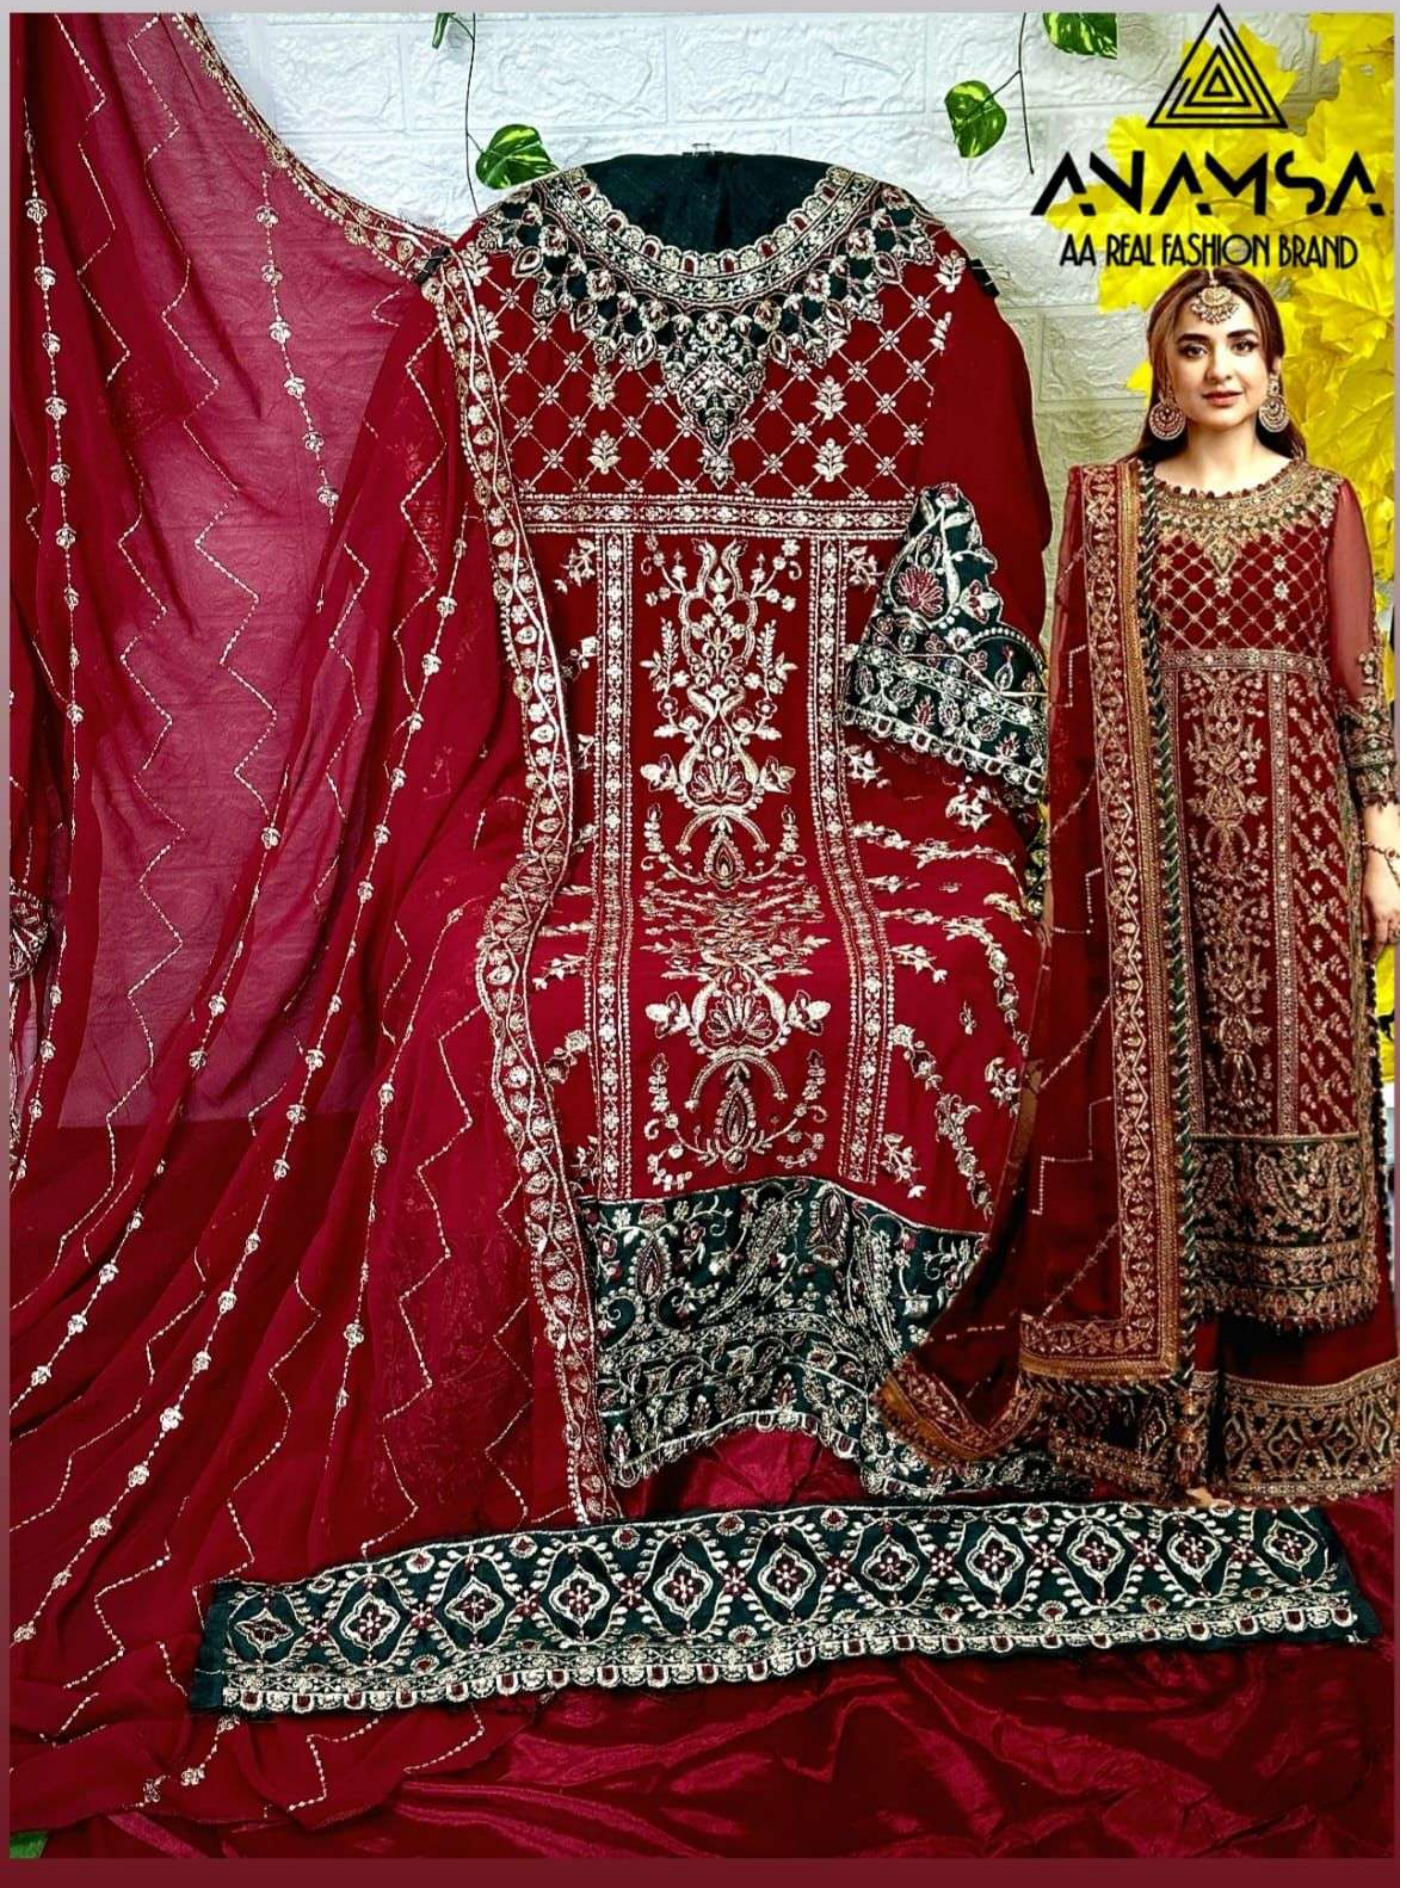

**ANAMSA**

AA REAL FASHION BRAND

**ANAMSA**

AA REAL FASHION BRAND

**ANAMSA**  
AA REAL FASHION BRAND

**TOP-** PURE FOX GEORGETTE WITH HEAVY EMBROIDERY AND SEQUENCE WORK  
**BOTTOM/INNER-** DULL SHANTOON WITH HEAVY EMBROIDERY PATCH  
**DUPATTA-** GEORGETTE FANCY DUPATTA AND HEAVY EMBROIDERY