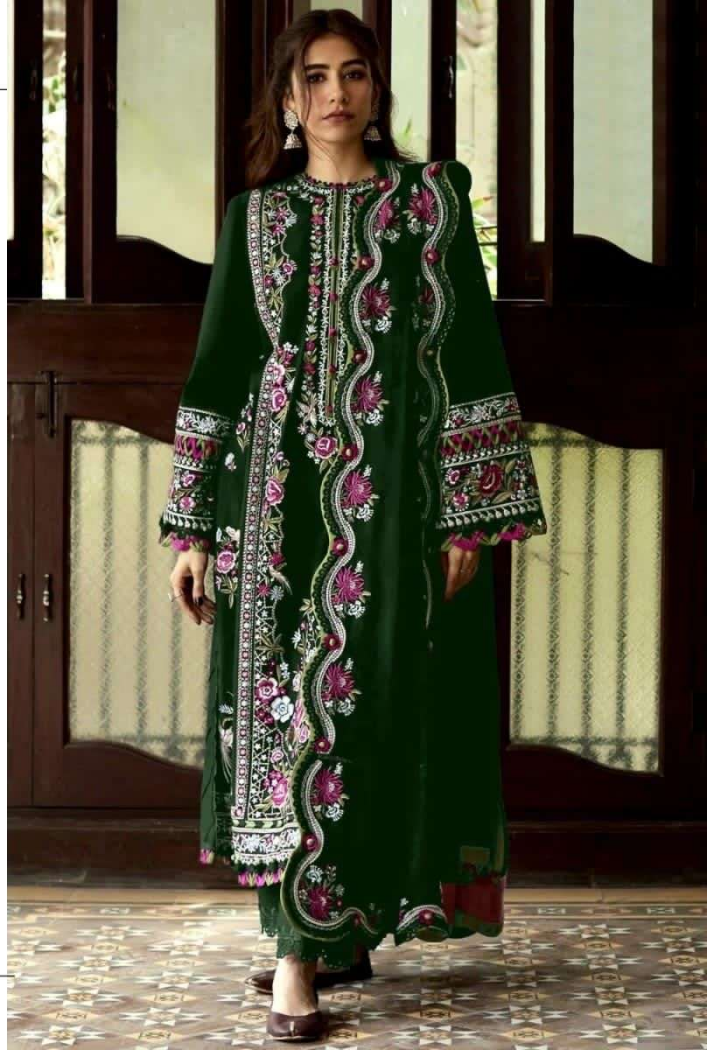

TOP- PURE FOX GEORGETTE WITH HEAVY EMBROIDERY AND SEQUENCE WORK
BOTTOM/INNER- DULL SHANTOON
DUPATTA- PURE GEORGETTE FANCY DUPATTA AND HEAVY EMBROIDERY

7773
D.No:-277 A

TOP- PURE FOX GEORGETTE WITH HEAVY EMBROIDERY AND SEQUENCE WORK
BOTTOM/INNER- DULL SHANTOON
DUPATTA- PURE GEORGETTE FANCY DUPATTA AND HEAVY EMBROIDERY

7773
D.No:-277 A

ANAMSA
AA REAL FASHION BRAND

TOP- PURE FOX GEORGETTE WITH HEAVY EMBROIDERY AND SEQUENCE WORK
BOTTOM/INNER- DULL SHANTOON
DUPATTA- PURE GEORGETTE FANCY DUPATTA AND HEAVY EMBROIDERY

7773
D.No:-277 B

ANAMSA

AA REAL FASHION BRAND

TOP- PURE FOX GEORGETTE WITH HEAVY EMBROIDERY AND SEQUENCE WORK
BOTTOM/INNER- DULL SHANTOON
DUPATTA- PURE GEORGETTE FANCY DUPATTA AND HEAVY EMBROIDERY

7773
D.No:-277 C

ANAMSA

AA REAL FASHION BRAND

TOP- PURE FOX GEORGETTE WITH HEAVY EMBROIDERY AND SEQUENCE WORK
BOTTOM/INNER- DULL SHANTOON
DUPATTA- PURE GEORGETTE FANCY DUPATTA AND HEAVY EMBROIDERY

7773
D.No:-277 D