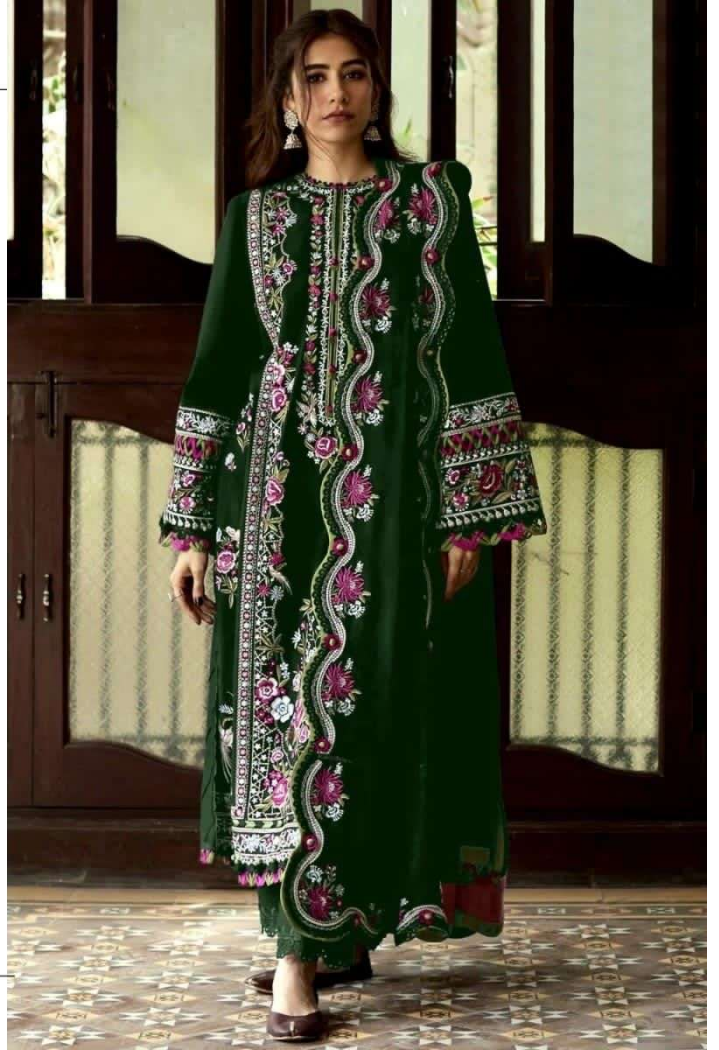

TOP- PURE FOX GEORGETTE WITH HEAVY EMBROIDERY AND SEQUENCE WORK
BOTTOM/INNER- DULL SHANTOON
DUPATTA- PURE GEORGETTE FANCY DUPATTA AND HEAVY EMBROIDERY

7773
D.No:-277 A

TOP- PURE FOX GEORGETTE WITH HEAVY EMBROIDERY AND SEQUENCE WORK
BOTTOM/INNER- DULL SHANTOON
DUPATTA- PURE GEORGETTE FANCY DUPATTA AND HEAVY EMBROIDERY

7773
D.No:-277 A

ANAMSA
AA REAL FASHION BRAND

TOP- PURE FOX GEORGETTE WITH HEAVY EMBROIDERY AND SEQUENCE WORK
BOTTOM/INNER- DULL SHANTOON
DUPATTA- PURE GEORGETTE FANCY DUPATTA AND HEAVY EMBROIDERY

7773
D.No:-277 B

ANAMSA

AA REAL FASHION BRAND

TOP- PURE FOX GEORGETTE WITH HEAVY EMBROIDERY AND SEQUENCE WORK
BOTTOM/INNER- DULL SHANTOON
DUPATTA- PURE GEORGETTE FANCY DUPATTA AND HEAVY EMBROIDERY

7773
D.No:-277 C

ANAMSA

AA REAL FASHION BRAND

TOP- PURE FOX GEORGETTE WITH HEAVY EMBROIDERY AND SEQUENCE WORK
BOTTOM/INNER- DULL SHANTOON
DUPATTA- PURE GEORGETTE FANCY DUPATTA AND HEAVY EMBROIDERY

7773
D.No:-277 D