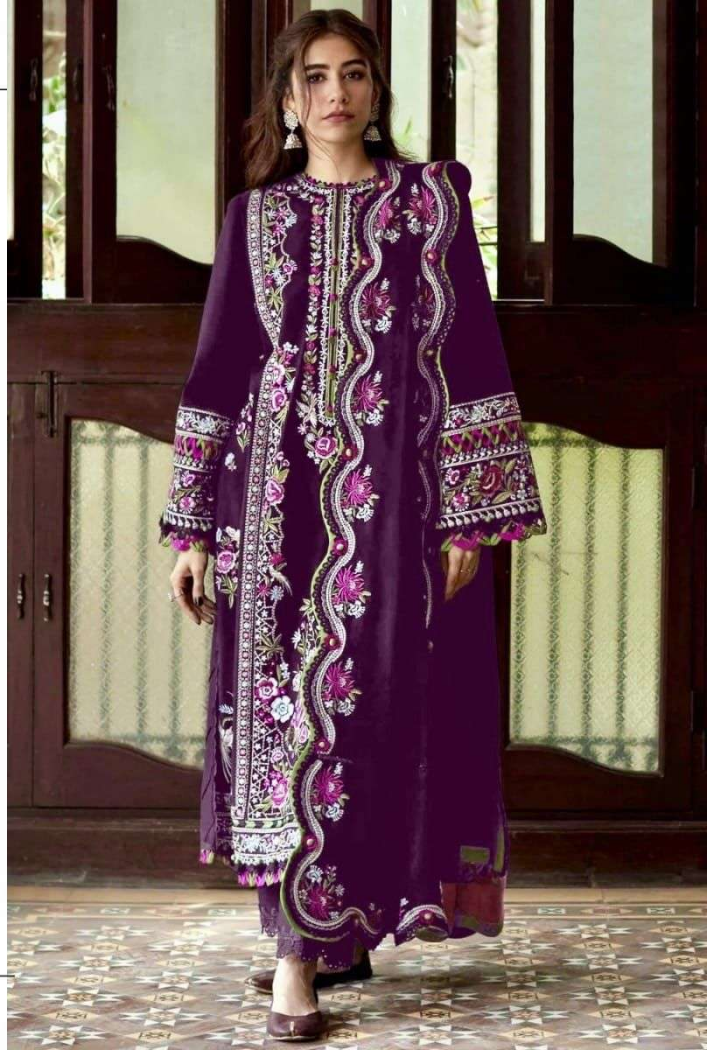

TOP- PURE FOX GEORGETTE WITH HEAVY EMBROIDERY AND SEQUENCE WORK
BOTTOM/INNER- DULL SHANTOON
DUPATTA- PURE GEORGETTE FANCY DUPATTA AND HEAVY EMBROIDERY

7773
D.No:-277 A

TOP- PURE FOX GEORGETTE WITH HEAVY EMBROIDERY AND SEQUENCE WORK
BOTTOM/INNER- DULL SHANTOON
DUPATTA- PURE GEORGETTE FANCY DUPATTA AND HEAVY EMBROIDERY

7773
D.No:-277 A

ANAMSA
AA REAL FASHION BRAND

TOP- PURE FOX GEORGETTE WITH HEAVY EMBROIDERY AND SEQUENCE WORK
BOTTOM/INNER- DULL SHANTOON
DUPATTA- PURE GEORGETTE FANCY DUPATTA AND HEAVY EMBROIDERY

7773
D.No:-277 B

ANAMSA

AA REAL FASHION BRAND

TOP- PURE FOX GEORGETTE WITH HEAVY EMBROIDERY AND SEQUENCE WORK
BOTTOM/INNER- DULL SHANTOON
DUPATTA- PURE GEORGETTE FANCY DUPATTA AND HEAVY EMBROIDERY

7773
D.No:-277 C

ANAMSA

AA REAL FASHION BRAND

TOP- PURE FOX GEORGETTE WITH HEAVY EMBROIDERY AND SEQUENCE WORK
BOTTOM/INNER- DULL SHANTOON
DUPATTA- PURE GEORGETTE FANCY DUPATTA AND HEAVY EMBROIDERY

7773
D.No:-277 D