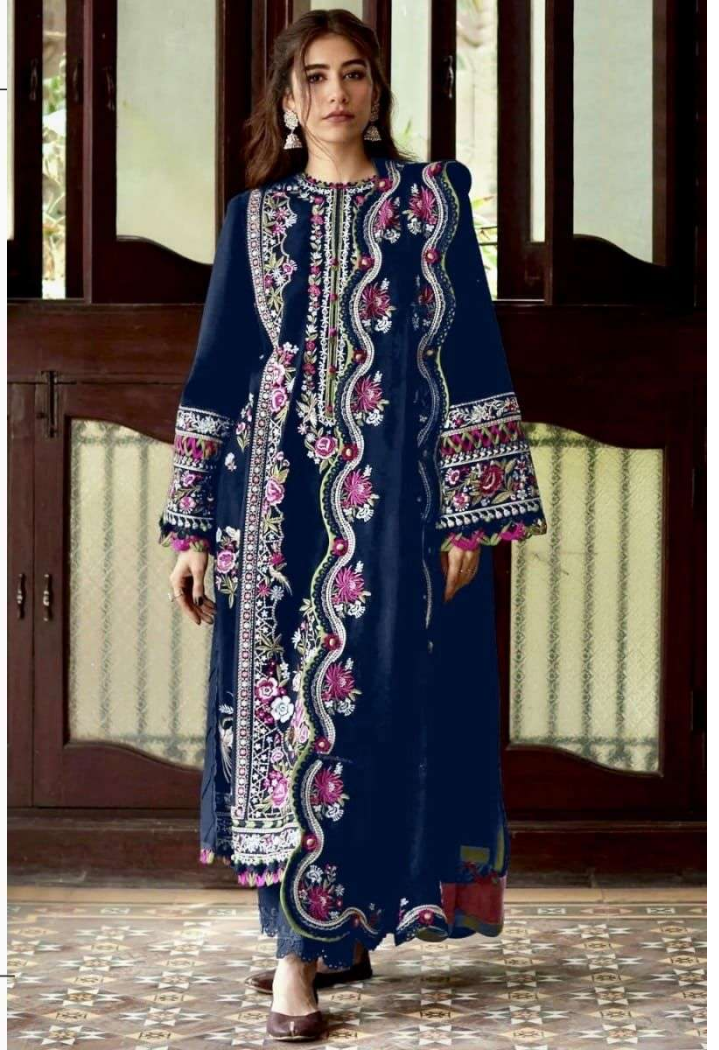

TOP- PURE FOX GEORGETTE WITH HEAVY EMBROIDERY AND SEQUENCE WORK
BOTTOM/INNER- DULL SHANTOON
DUPATTA- PURE GEORGETTE FANCY DUPATTA AND HEAVY EMBROIDERY

7773
D.No:-277 A

TOP- PURE FOX GEORGETTE WITH HEAVY EMBROIDERY AND SEQUENCE WORK
BOTTOM/INNER- DULL SHANTOON
DUPATTA- PURE GEORGETTE FANCY DUPATTA AND HEAVY EMBROIDERY

7773
D.No:-277 A

ANAMSA
AA REAL FASHION BRAND

TOP- PURE FOX GEORGETTE WITH HEAVY EMBROIDERY AND SEQUENCE WORK
BOTTOM/INNER- DULL SHANTOON
DUPATTA- PURE GEORGETTE FANCY DUPATTA AND HEAVY EMBROIDERY

7773
D.No:-277 B

ANAMSA

AA REAL FASHION BRAND

TOP- PURE FOX GEORGETTE WITH HEAVY EMBROIDERY AND SEQUENCE WORK
BOTTOM/INNER- DULL SHANTOON
DUPATTA- PURE GEORGETTE FANCY DUPATTA AND HEAVY EMBROIDERY

7773
D.No:-277 C

ANAMSA

AA REAL FASHION BRAND

TOP- PURE FOX GEORGETTE WITH HEAVY EMBROIDERY AND SEQUENCE WORK
BOTTOM/INNER- DULL SHANTOON
DUPATTA- PURE GEORGETTE FANCY DUPATTA AND HEAVY EMBROIDERY

7773
D.No:-277 D