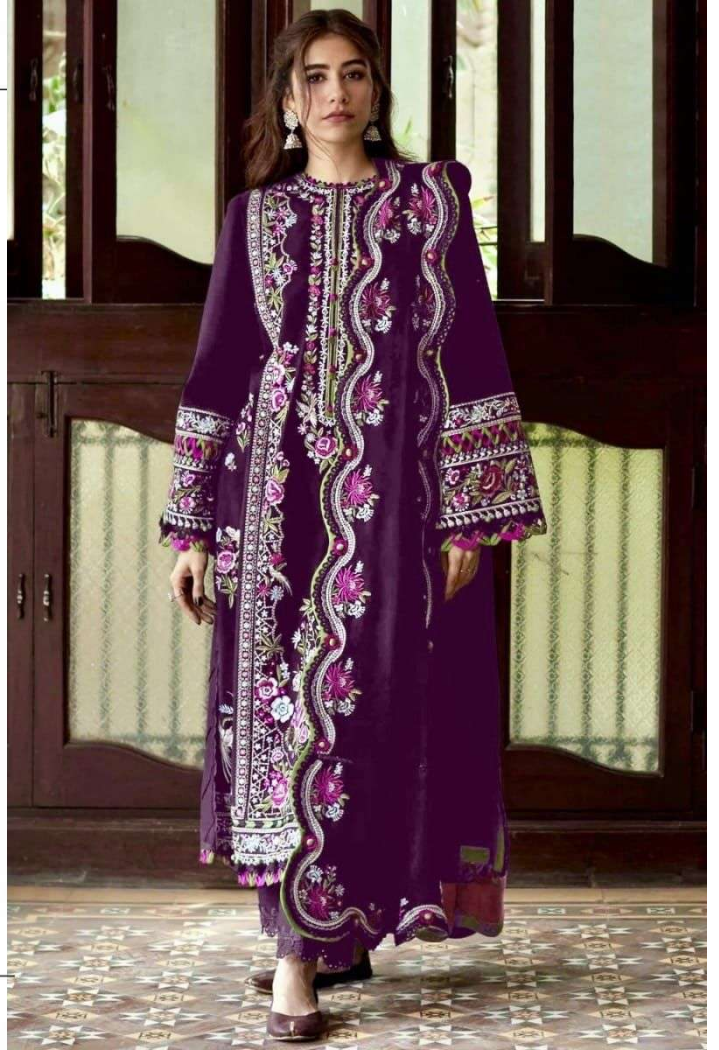

TOP- PURE FOX GEORGETTE WITH HEAVY EMBROIDERY AND SEQUENCE WORK
BOTTOM/INNER- DULL SHANTOON
DUPATTA- PURE GEORGETTE FANCY DUPATTA AND HEAVY EMBROIDERY

7773
D.No:-277 A

TOP- PURE FOX GEORGETTE WITH HEAVY EMBROIDERY AND SEQUENCE WORK
BOTTOM/INNER- DULL SHANTOON
DUPATTA- PURE GEORGETTE FANCY DUPATTA AND HEAVY EMBROIDERY

7773
D.No:-277 A

ANAMSA
AA REAL FASHION BRAND

TOP- PURE FOX GEORGETTE WITH HEAVY EMBROIDERY AND SEQUENCE WORK
BOTTOM/INNER- DULL SHANTOON
DUPATTA- PURE GEORGETTE FANCY DUPATTA AND HEAVY EMBROIDERY

7773
D.No:-277 B

ANAMSA

AA REAL FASHION BRAND

TOP- PURE FOX GEORGETTE WITH HEAVY EMBROIDERY AND SEQUENCE WORK
BOTTOM/INNER- DULL SHANTOON
DUPATTA- PURE GEORGETTE FANCY DUPATTA AND HEAVY EMBROIDERY

7773
D.No:-277 C

ANAMSA

AA REAL FASHION BRAND

TOP- PURE FOX GEORGETTE WITH HEAVY EMBROIDERY AND SEQUENCE WORK
BOTTOM/INNER- DULL SHANTOON
DUPATTA- PURE GEORGETTE FANCY DUPATTA AND HEAVY EMBROIDERY

7773
D.No:-277 D