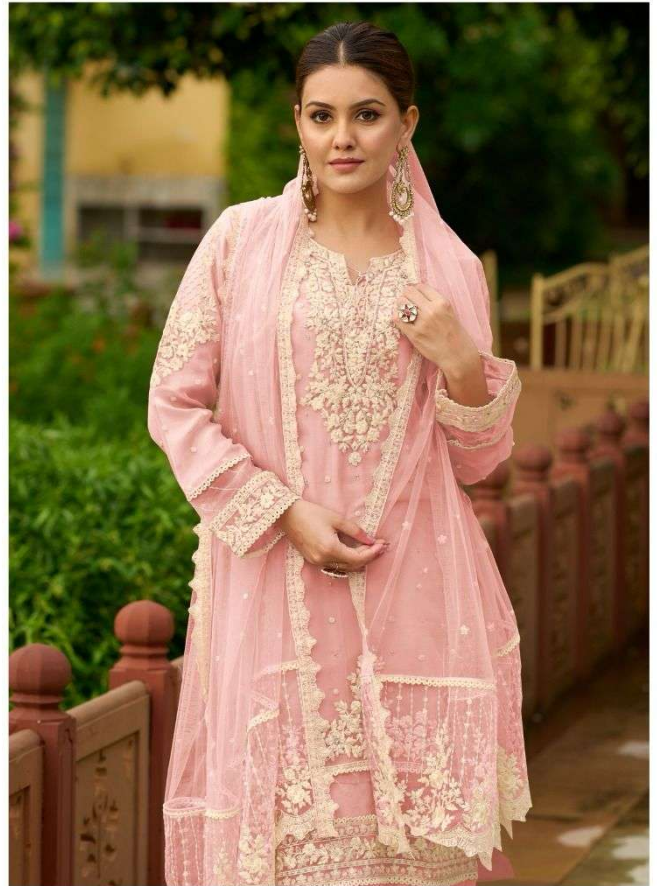

READY MADE
COLLECTION

R-1119 D

CARE INSTRUCTIONS

- DO NOT USE ANY TYPE OF BLEACH OR STAIN REMOVING CHEMICALS
- DO NOT OVER EXPOSE DAMP FABRIC TO STRONG SUNLIGHT
- IRON AT MODERATE TEMPERATURE

READY MADE
COLLECTION