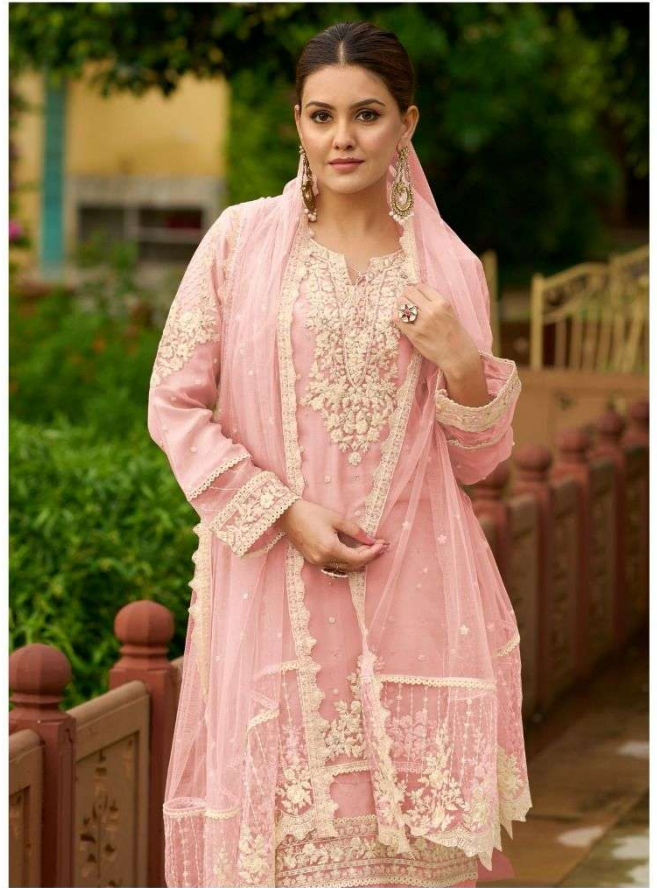

READY MADE
COLLECTION

R-1119 D

CARE INSTRUCTIONS

- DO NOT USE ANY TYPE OF BLEACH OR STAIN REMOVING CHEMICALS
- DO NOT OVER EXPOSE DAMP FABRIC TO STRONG SUNLIGHT
- IRON AT MODERATE TEMPERATURE

READY MADE
COLLECTION